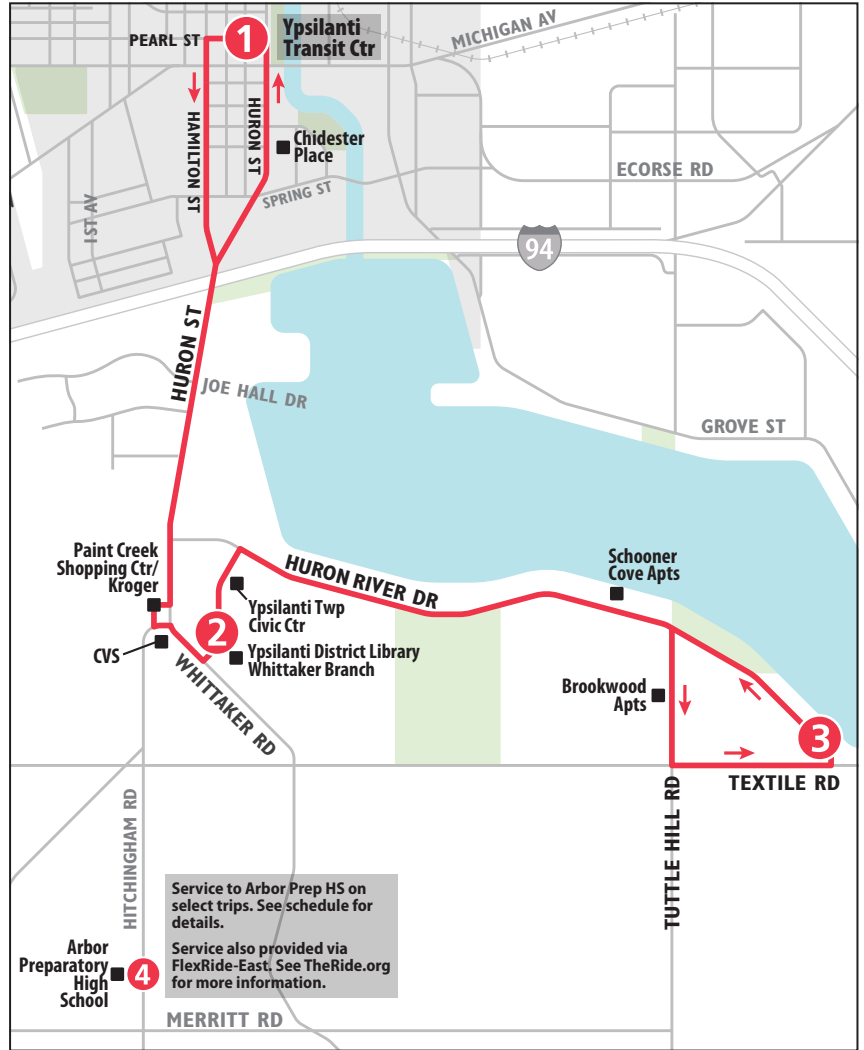

### MONDAY - FRIDAY

Ypsilanti Transit Center	Ypsilanti District Library	Huron River & Textile	Arbor Prep School
1	2	3	4
<b>START</b>			<b>END</b>
6:00a	6:09a	6:19a	—
6:30a	6:39a	6:49a	—
7:00a	7:09a	—	7:19a
7:30a	7:39a	—	7:49a
8:00a	8:09a	8:19a	—
8:30a	8:39a	8:49a	—
9:00a	9:09a	9:19a	—
9:30a	9:39a	9:49a	—
10:00a	10:09a	10:19a	—
10:30a	10:39a	10:49a	—
11:00a	11:09a	11:19a	—
11:30a	11:39a	11:49a	—
12:00p	12:09p	12:19p	—
12:30p	12:39p	12:49p	—
1:00p	1:09p	1:19p	—
1:30p	1:39p	1:49p	—
2:00p	2:09p	2:19p	—
2:30p	2:39p	2:49p	—
3:00p	3:09p	—	3:19p
3:30p	3:39p	3:49p	—
4:00p	4:09p	—	4:19p
4:30p	4:39p	4:49p	—
5:00p	5:09p	5:19p	—
5:30p	5:39p	5:49p	—
6:00p	6:09p	6:19p	—
6:30p	6:39p	6:49p	—
7:00p	7:09p	7:19p	—
8:00p	8:09p	8:19p	—
9:00p	9:09p	9:19p	—
10:00p	10:09p	10:19p	—

Service to Arbor Prep HS on select trips. See schedule for details.  
 Service also provided via FlexRide-East. See TheRide.org for more information.

### SATURDAY

Ypsilanti Transit Center	Ypsilanti District Library	Huron River & Textile
1	2	3
<b>START</b>		<b>END</b>
8:00a	8:09a	8:19a
9:00a	9:09a	9:19a
10:00a	10:09a	10:19a
11:00a	11:09a	11:19a
12:00p	12:09p	12:19p
1:00p	1:09p	1:19p
2:00p	2:09p	2:19p
3:00p	3:09p	3:19p
4:00p	4:09p	4:19p
5:00p	5:09p	5:19p
6:00p	6:09p	6:19p
7:00p	7:09p	7:19p
8:00p	8:09p	8:19p
9:00p	9:09p	9:19p
10:00p	10:09p	10:19p

### SUNDAY

Huron River & Textile	Ypsilanti District Library	Ypsilanti Transit Center
<b>3</b>	<b>2</b>	<b>1</b>
<b>START</b>		<b>END</b>
9:19a	9:27a	9:42a
10:19a	10:27a	10:42a
11:19a	11:27a	11:42a
12:19p	12:27p	12:42p
1:19p	1:27p	1:42p
2:19p	2:27p	2:42p
3:19p	3:27p	3:42p
4:19p	4:27p	4:42p
5:19p	5:27p	5:42p
6:19p	6:27p	6:42p
7:19p	7:27p	7:42p