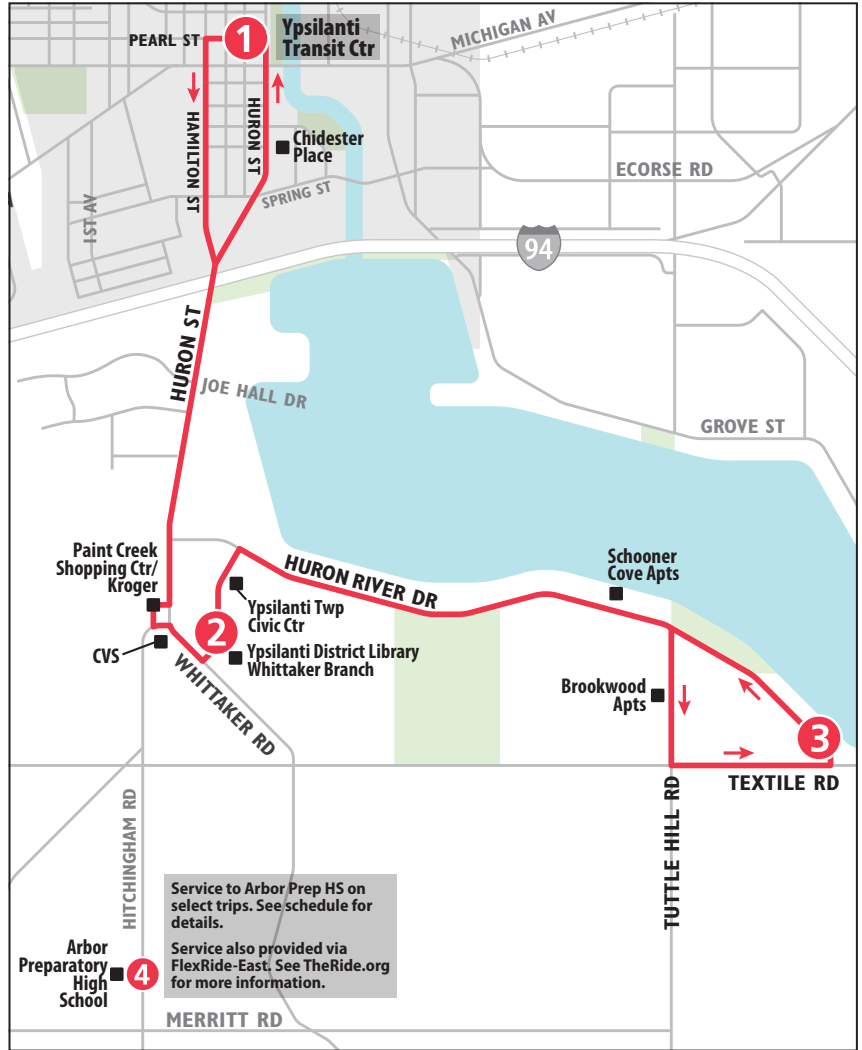

### SATURDAY

Ypsilanti Transit Center	Ypsilanti District Library	Huron River & Textile
1	2	3
<b>START</b>		<b>END</b>
8:00a	8:09a	8:19a
9:00a	9:09a	9:19a
10:00a	10:09a	10:19a
11:00a	11:09a	11:19a
12:00p	12:09p	12:19p
1:00p	1:09p	1:19p
2:00p	2:09p	2:19p
3:00p	3:09p	3:19p
4:00p	4:09p	4:19p
5:00p	5:09p	5:19p
6:00p	6:09p	6:19p
7:00p	7:09p	7:19p
8:00p	8:09p	8:19p
9:00p	9:09p	9:19p
10:00p	10:09p	10:19p

### SUNDAY

Ypsilanti Transit Center	Ypsilanti District Library	Huron River & Textile
1	2	3
<b>START</b>		<b>END</b>
9:00a	9:09a	9:19a
10:00a	10:09a	10:19a
11:00a	11:09a	11:19a
12:00p	12:09p	12:19p
1:00p	1:09p	1:19p
2:00p	2:09p	2:19p
3:00p	3:09p	3:19p
4:00p	4:09p	4:19p
5:00p	5:09p	5:19p
6:00p	6:09p	6:19p
7:00p	7:09p	7:19p

### MONDAY - FRIDAY

Arbor Prep School	Huron River & Textile	Ypsilanti District Library	Ypsilanti Transit Center
<b>4</b>	<b>3</b>	<b>2</b>	<b>1</b>
<b>START</b>			<b>END</b>
—	6:19a	6:27a	6:42a
—	6:49a	6:57a	7:12a
7:22a	7:29a*	—	7:42a
7:52a	7:59a*	—	8:12a
—	8:19a	8:27a	8:42a
—	8:49a	8:57a	9:12a
—	9:19a	9:27a	9:42a
—	9:49a	9:57a	10:12a
—	10:19a	10:27a	10:42a
—	10:49a	10:57a	11:12a
—	11:19a	11:27a	11:42a
—	11:49a	11:57a	12:12p
—	12:19p	12:27p	12:42p
—	12:49p	12:57p	1:12p
—	1:19p	1:27p	1:42p
—	1:49p	1:57p	2:12p
—	2:19p	2:27p	2:42p
—	2:49p	2:57p	3:12p
3:22p	3:29p*	—	3:42p
—	3:49p	3:57p	4:12p
4:22p	4:29p*	—	4:42p
—	4:49p	4:57p	5:12p
—	5:19p	5:27p	5:42p
—	5:49p	5:57p	6:12p
—	6:19p	6:27p	6:42p
—	6:49p	6:57p	7:12p
—	7:19p	7:27p	7:42p
—	8:19p	8:27p	8:42p
—	9:19p	9:27p	9:42p
—	10:19p	10:27p	10:42p

### SUNDAY

Huron River & Textile	Ypsilanti District Library	Ypsilanti Transit Center
<b>3</b>	<b>2</b>	<b>1</b>
<b>START</b>		<b>END</b>
9:19a	9:27a	9:42a
10:19a	10:27a	10:42a
11:19a	11:27a	11:42a
12:19p	12:27p	12:42p
1:19p	1:27p	1:42p
2:19p	2:27p	2:42p
3:19p	3:27p	3:42p
4:19p	4:27p	4:42p
5:19p	5:27p	5:42p
6:19p	6:27p	6:42p
7:19p	7:27p	7:42p