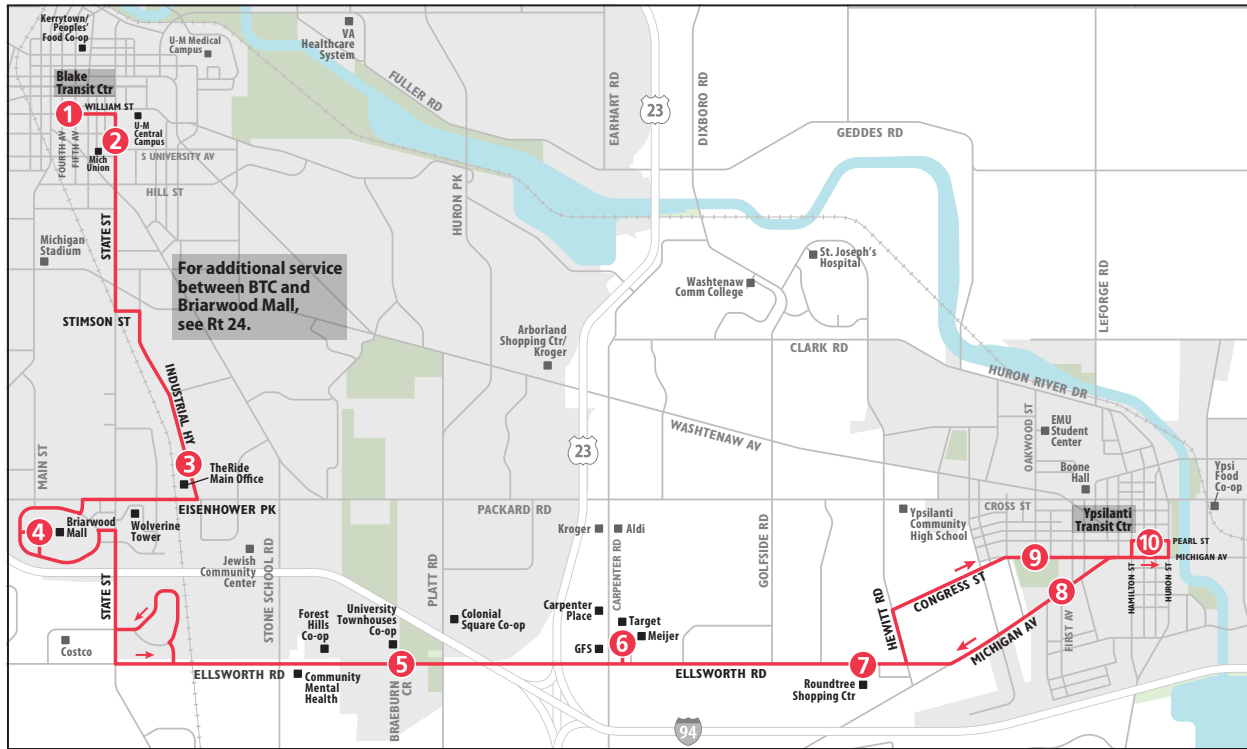

ROUTE 6 ELLSWORTH

To Ypsilanti Transit Center

MONDAY - FRIDAY

Blake Transit Center	Michigan Union	TheRide Main Office	Briarwood Mall	Ellsworth & Braeburn	Meijer (Carpenter Rd)	Roundtree Shopping Center	Recreation Park	Ypsilanti Transit Center
1	2	3	4	5	6	7	9	10
START								END
6:45a	6:50a	6:58a	7:06a	7:18a	7:24a	7:29a	7:33a	7:42a
7:15a	7:20a	7:28a	7:36a	7:48a	7:54a	7:59a	8:03a	8:12a
7:45a	7:50a	7:58a	8:06a	8:18a	8:24a	8:29a	8:33a	8:42a
8:15a	8:20a	8:28a	8:36a	8:48a	8:54a	8:59a	9:03a	9:12a
8:45a	8:50a	8:58a	9:06a	9:18a	9:24a	9:29a	9:33a	9:42a
9:15a	9:20a	9:28a	9:36a	9:48a	9:54a	9:59a	10:03a	10:12a
9:45a	9:50a	9:58a	10:06a	10:18a	10:24a	10:29a	10:33a	10:42a
10:15a	10:20a	10:28a	10:36a	10:48a	10:54a	10:59a	11:03a	11:12a
10:45a	10:50a	10:58a	11:06a	11:18a	11:24a	11:29a	11:33a	11:42a
11:15a	11:20a	11:28a	11:36a	11:48a	11:54a	11:59a	12:03p	12:12p
11:45a	11:50a	11:58a	12:06p	12:18p	12:24p	12:29p	12:33p	12:42p
12:15p	12:20p	12:28p	12:36p	12:48p	12:54p	12:59p	1:03p	1:12p
12:45p	12:50p	12:58p	1:06p	1:18p	1:24p	1:29p	1:33p	1:42p
1:15p	1:20p	1:28p	1:36p	1:48p	1:54p	1:59p	2:03p	2:12p
1:45p	1:50p	1:58p	2:06p	2:18p	2:24p	2:29p	2:33p	2:42p
2:15p	2:20p	2:28p	2:36p	2:48p	2:54p	2:59p	3:03p	3:12p
2:45p	2:50p	2:58p	3:06p	3:18p	3:24p	3:29p	3:33p	3:42p
3:15p	3:20p	3:28p	3:36p	3:48p	3:54p	3:59p	4:03p	4:12p
3:45p	3:50p	3:58p	4:06p	4:18p	4:24p	4:29p	4:33p	4:42p
4:15p	4:20p	4:28p	4:36p	4:48p	4:54p	4:59p	5:03p	5:12p
4:45p	4:50p	4:58p	5:06p	5:18p	5:24p	5:29p	5:33p	5:42p
5:15p	5:20p	5:28p	5:36p	5:48p	5:54p	5:59p	6:03p	6:12p
5:45p	5:50p	5:58p	6:06p	6:18p	6:24p	6:29p	6:33p	6:42p
6:15p	6:20p	6:28p	6:36p	6:48p	6:54p	6:59p	7:03p	7:12p
6:45p	6:50p	6:58p	7:06p	7:18p	7:24p	7:29p	7:33p	7:42p
7:45p	7:50p	7:58p	8:06p	8:18p	8:24p	8:29p	8:33p	8:42p
8:45p	8:50p	8:58p	9:06p	9:18p	9:24p	9:29p	9:33p	9:42p
9:45p	9:50p	9:58p	10:06p	10:18p	10:24p	10:29p	10:33p	10:42p
10:45p	10:50p	10:58p	11:06p	11:18p	11:24p	11:29p	11:33p	11:42p