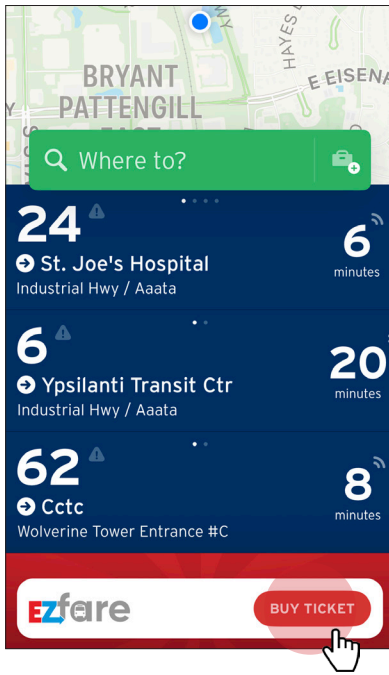

# Ticket Purchase By App

Follow the screens and clicks below to purchase your FootballRide tickets in advance. Log into your account to make a payment. Activate your ticket just before boarding. Apps can connect to other fare payment apps.

1

2

3

4

5