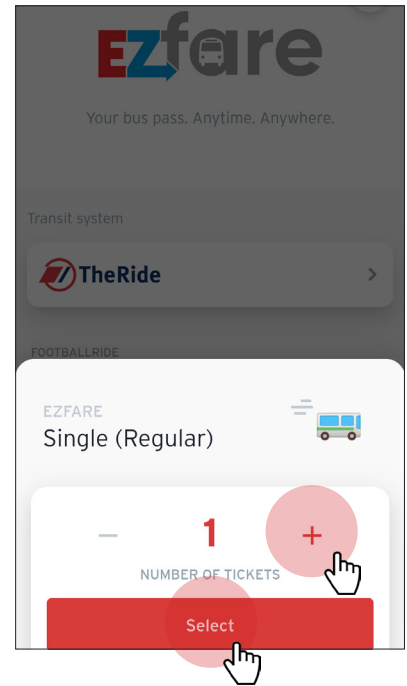

Ticket Purchase By App

Follow the screens and clicks below to purchase your FootballRide tickets in advance. Log into your account to make a payment. Activate your ticket just before boarding. Apps can connect to other fare payment apps.

1

2

3

4

5