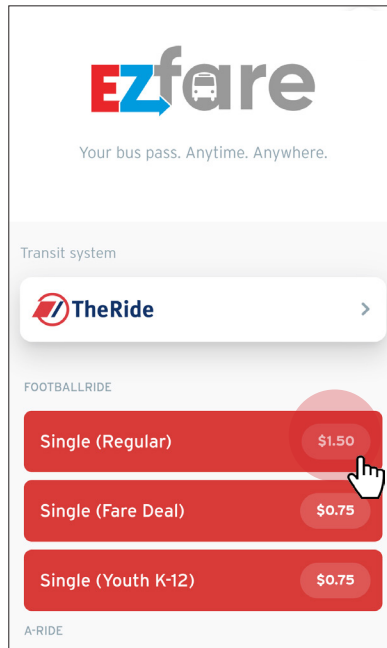

Ticket Purchase By App

Follow the screens and clicks below to purchase your FootballRide tickets in advance. Log into your account to make a payment. Activate your ticket just before boarding. Apps can connect to other fare payment apps.

1

2

3

4

5