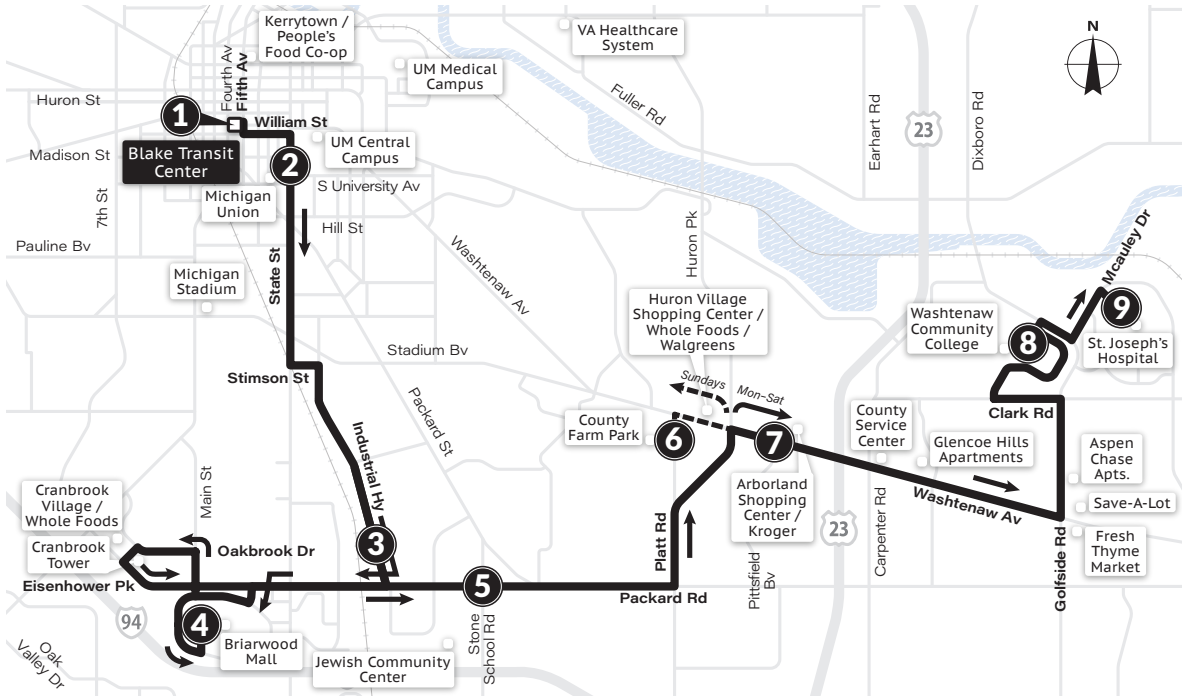

ROUTE 24 Eisenhower-Golfside

To St Joe's Hospital/
County Rec Ctr

MONDAY-FRIDAY

Blake Transit Center 1	Michigan Union 2	TheRide Main Office 3	Briarwood Mall 4	Stone School & Eisenhower 5	Washtenaw & Pittsfield 7	Washtenaw Community College 8	St. Joseph Hospital 9
6:30a	6:35a	6:43a	6:51a	7:02a	7:22a	7:37a	7:40a
7:00a	7:05a	7:13a	7:21a	7:32a	7:52a	8:07a	8:10a
7:30a	7:35a	7:43a	7:51a	8:02a	8:22a	8:37a	8:40a
8:00a	8:05a	8:13a	8:21a	8:32a	8:52a	9:07a	9:10a
8:30a	8:35a	8:43a	8:51a	9:02a	9:22a	9:37a	9:40a
9:00a	9:05a	9:13a	9:21a	9:30a	9:34a	9:43a	9:51a
9:30a	9:35a	9:43a	9:51a	10:00a	10:04a	10:13a	10:21a
10:00a	10:05a	10:13a	10:21a	10:30a	10:34a	10:43a	10:51a
10:30a	10:35a	10:43a	10:51a	11:00a	11:04a	11:13a	11:21a
11:00a	11:05a	11:13a	11:21a	11:30a	11:34a	11:43a	11:51a
11:30a	11:35a	11:43a	11:51a	12:00p	12:04p	12:13p	12:21p
12:00p	12:05p	12:13p	12:21p	12:30p	12:34p	12:43p	12:51p
12:30p	12:35p	12:43p	12:51p	1:00p	1:04p	1:13p	1:21p
1:00p	1:05p	1:13p	1:21p	1:30p	1:34p	1:43p	1:51p
1:30p	1:35p	1:43p	1:51p	2:00p	2:04p	2:13p	2:21p
2:00p	2:05p	2:13p	2:21p	2:30p	2:34p	2:43p	2:51p
2:30p	2:35p	2:43p	2:51p	3:00p	3:04p	3:13p	3:21p
3:00p	3:05p	3:13p	3:21p	3:32p	3:52p	4:07p	4:10p
3:30p	3:35p	3:43p	3:51p	4:02p	4:22p	4:37p	4:40p
4:00p	4:05p	4:13p	4:21p	4:32p	4:52p	5:07p	5:10p
4:30p	4:35p	4:43p	4:51p	5:02p	5:22p	5:37p	5:40p
5:00p	5:05p	5:13p	5:21p	5:32p	5:52p	6:07p	6:10p
5:30p	5:35p	5:43p	5:51p	6:02p	6:22p	6:37p	6:40p
6:00p	6:05p	6:13p	6:21p	6:32p	6:52p	7:07p	7:10p
6:30p	6:35p	6:43p	6:51p	7:00p	7:04p	7:13p	7:21p
7:15p	7:20p	7:28p	7:36p	7:45p	7:49p	7:58p	8:06p
8:15p	8:20p	8:28p	8:36p	8:45p	8:49p	8:58p	9:06p
9:15p	9:20p	9:28p	9:36p	9:45p	9:49p	9:58p	10:06p
10:15p	10:20p	10:28p	10:36p	10:45p	10:49p	10:58p	11:06p