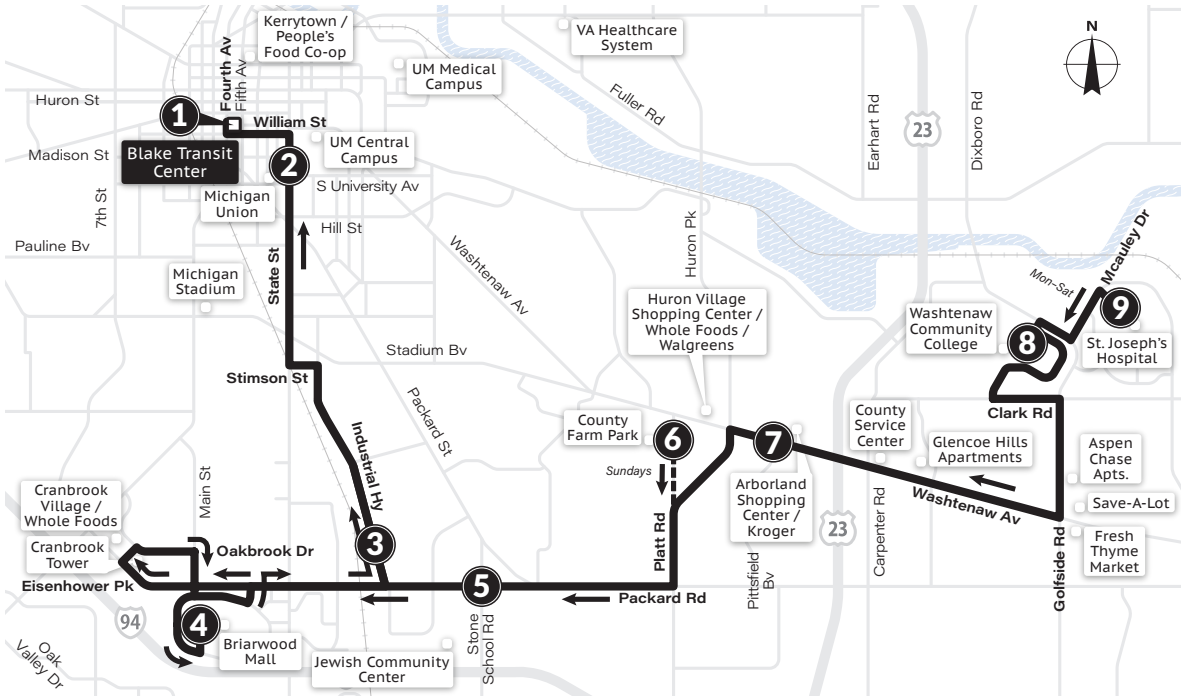

ROUTE 24 Eisenhower-Golfside

To Blake Transit Center

MONDAY-FRIDAY

St Joseph's Hospital 9	Washtenaw Community College 8	Washtenaw & Pittsfield 7	Stone School & Eisenhower 5	Briarwood Mall 4	TheRide Main Office 3	Michigan Union 2	Blake Transit Center 1
6:13a	6:16a	6:26a	6:33a	7:03a	7:11a	7:19a	7:27a
6:43a	6:46a	6:56a	7:03a	7:33a	7:41a	7:49a	7:57a
7:13a	7:16a	7:26a	7:33a	8:03a	8:11a	8:19a	8:27a
7:43a	7:46a	7:56a	8:03a	8:33a	8:41a	8:49a	8:57a
8:13a	8:16a	8:26a	8:33a	9:03a	9:11a	9:19a	9:27a
8:43a	8:46a	8:56a	9:03a	9:33a	9:41a	9:49a	9:57a
9:24a	9:26a	9:35a	9:41a	10:03a	10:11a	10:19a	10:27a
9:54a	9:56a	10:05a	10:11a	10:33a	10:41a	10:49a	10:57a
10:24a	10:26a	10:35a	10:41a	11:03a	11:11a	11:19a	11:27a
10:54a	10:56a	11:05a	11:11a	11:33a	11:41a	11:49a	11:57a
11:24a	11:26a	11:35a	11:41a	12:03p	12:11p	12:19p	12:27p
11:54a	11:56a	12:05p	12:11p	12:33p	12:41p	12:49p	12:57p
12:24p	12:26p	12:35p	12:41p	1:03p	1:11p	1:19p	1:27p
12:54p	12:56p	1:05p	1:11p	1:33p	1:41p	1:49p	1:57p
1:24p	1:26p	1:35p	1:41p	2:03p	2:11p	2:19p	2:27p
1:54p	1:56p	2:05p	2:11p	2:33p	2:41p	2:49p	2:57p
2:24p	2:26p	2:35p	2:41p	3:03p	3:11p	3:19p	3:27p
2:54p	2:56p	3:05p	3:11p	3:33p	3:41p	3:49p	3:57p
3:24p	3:26p	3:35p	3:41p	4:03p	4:11p	4:19p	4:27p
3:43p	3:46p	3:56p	4:03p	4:33p	4:41p	4:49p	4:57p
4:13p	4:16p	4:26p	4:33p	5:03p	5:11p	5:19p	5:27p
4:43p	4:46p	4:56p	5:03p	5:33p	5:41p	5:49p	5:57p
5:13p	5:16p	5:26p	5:33p	6:03p	6:11p	6:19p	6:27p
5:43p	5:46p	5:56p	6:03p	6:33p	6:41p	6:49p	6:57p
6:13p	6:16p	6:26p	6:33p	7:03p	7:11p	7:19p	7:27p
7:10p	7:12p	7:21p	7:27p	7:49p	7:57p	8:05p	8:13p
8:09p	8:11p	8:20p	8:26p	8:48p	8:56p	9:04p	9:12p
9:09p	9:11p	9:20p	9:26p	9:48p	9:56p	10:04p	10:12p
10:09p	10:11p	10:20p	10:26p	10:48p	10:56p	11:04p	11:12p