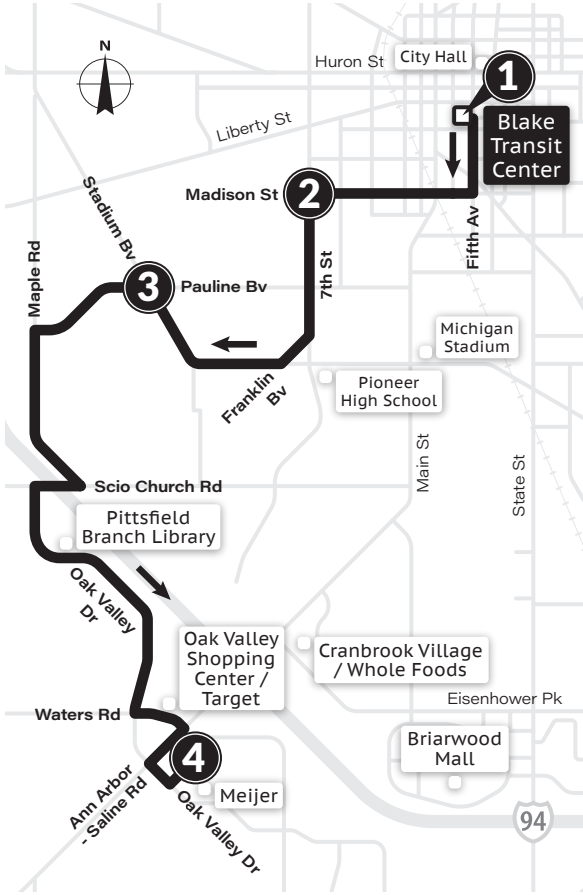

MONDAY-FRIDAY

Blake Transit Center ①	Madison & Seventh ②	Pauline & Stadium ③	Meijer (Ann Arbor - Saline Rd) ④
6:15a	6:19a	6:25a	6:36a
6:45a	6:49a	6:55a	7:06a
7:15a	7:19a	7:25a	7:36a
7:45a	7:49a	7:55a	8:06a
8:15a	8:19a	8:25a	8:36a
8:45a	8:49a	8:55a	9:06a
9:15a	9:19a	9:25a	9:36a
9:45a	9:49a	9:55a	10:06a
10:15a	10:19a	10:25a	10:36a
10:45a	10:49a	10:55a	11:06a
11:15a	11:19a	11:25a	11:36a
11:45a	11:49a	11:55a	12:06p
12:15p	12:19p	12:25p	12:36p
12:45p	12:49p	12:55p	1:06p
1:15p	1:19p	1:25p	1:36p
1:45p	1:49p	1:55p	2:06p
2:15p	2:19p	2:25p	2:36p
2:45p	2:49p	2:55p	3:06p
3:15p	3:19p	3:25p	3:36p
3:45p	3:49p	3:55p	4:06p
4:15p	4:19p	4:25p	4:36p
4:45p	4:49p	4:55p	5:06p
5:15p	5:19p	5:25p	5:36p
5:45p	5:49p	5:55p	6:06p
6:15p	6:19p	6:25p	6:36p
6:45p	6:49p	6:55p	7:06p
7:45p	7:49p	7:55p	8:06p
8:45p	8:49p	8:55p	9:06p
9:45p	9:49p	9:55p	10:06p
10:45p	10:49p	10:55p	11:06p

SATURDAY & SUNDAY

Blake Transit Center ①	Madison & Seventh ②	Pauline & Stadium ③	Meijer (Ann Arbor - Saline Rd) ④
8:45a	8:49a	8:55a	9:06a
9:45a	9:49a	9:55a	10:06a
10:45a	10:49a	10:55a	11:06a
11:45a	11:49a	11:55a	12:06p
12:45p	12:49p	12:55p	1:06p
1:45p	1:49p	1:55p	2:06p
2:45p	2:49p	2:55p	3:06p
3:45p	3:49p	3:55p	4:06p
4:45p	4:49p	4:55p	5:06p
5:45p	5:49p	5:55p	6:06p
6:45p	6:49p	6:55p	7:06p
▼ SATURDAY ONLY ▼			
7:45p	7:49p	7:55p	8:06p
8:45p	8:49p	8:55p	9:06p
9:45p	9:49p	9:55p	10:06p
10:45p	10:49p	10:55p	11:06p