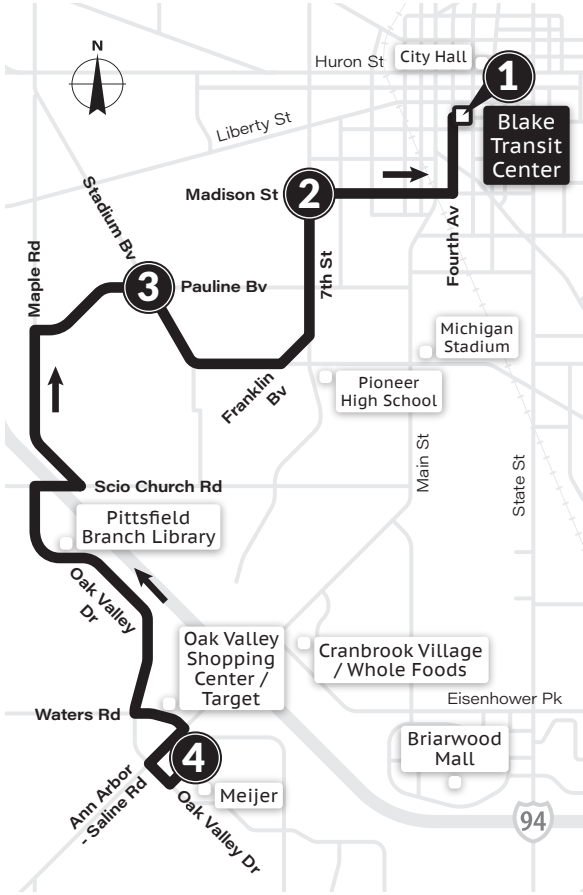

# ROUTE 27 W. Stadium-Oak Valley

To Blake  
Transit Center

## SATURDAY & SUNDAY

Blake Transit Center ①	Madison & Seventh ②	Pauline & Stadium ③	Meijer (Ann Arbor - Saline Rd) ④
8:45a	8:49a	8:55a	9:06a
9:45a	9:49a	9:55a	10:06a
10:45a	10:49a	10:55a	11:06a
11:45a	11:49a	11:55a	<b>12:06p</b>
<b>12:45p</b>	<b>12:49p</b>	<b>12:55p</b>	<b>1:06p</b>
<b>1:45p</b>	<b>1:49p</b>	<b>1:55p</b>	<b>2:06p</b>
<b>2:45p</b>	<b>2:49p</b>	<b>2:55p</b>	<b>3:06p</b>
<b>3:45p</b>	<b>3:49p</b>	<b>3:55p</b>	<b>4:06p</b>
<b>4:45p</b>	<b>4:49p</b>	<b>4:55p</b>	<b>5:06p</b>
<b>5:45p</b>	<b>5:49p</b>	<b>5:55p</b>	<b>6:06p</b>
<b>6:45p</b>	<b>6:49p</b>	<b>6:55p</b>	<b>7:06p</b>
▼ SATURDAY ONLY ▼			
<b>7:45p</b>	<b>7:49p</b>	<b>7:55p</b>	<b>8:06p</b>
<b>8:45p</b>	<b>8:49p</b>	<b>8:55p</b>	<b>9:06p</b>
<b>9:45p</b>	<b>9:49p</b>	<b>9:55p</b>	<b>10:06p</b>
<b>10:45p</b>	<b>10:49p</b>	<b>10:55p</b>	<b>11:06p</b>