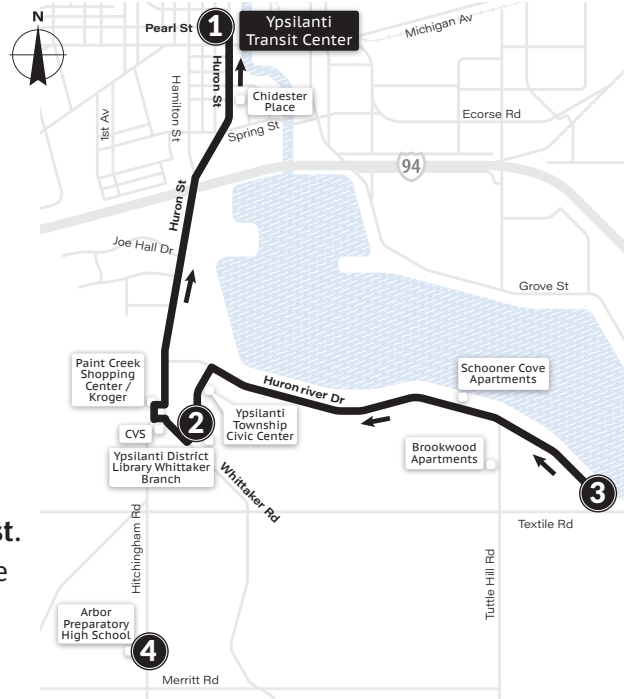

46 Huron-Paint Creek

To Huron River & Textile

Weekday service to Arbor Prep HS on select trips. See schedule for details.

Service also provided via **FlexRide-East**. See the FlexRide Service page for more information.

MONDAY-FRIDAY			
Ypsilanti Transit Center ①	Ypsilanti District Library ②	Huron River & Textile ③	Arbor Prep School ④
6:00a	6:09a	6:19a	—
6:30a	6:39a	6:49a	—
7:00a	7:09a	—	7:19a
7:30a	7:39a	—	7:49a
8:00a	8:09a	8:19a	—
8:30a	8:39a	8:49a	—
9:00a	9:09a	9:19a	—
9:30a	9:39a	9:49a	—
10:00a	10:09a	10:19a	—
10:30a	10:39a	10:49a	—
11:00a	11:09a	11:19a	—
11:30a	11:39a	11:49a	—
12:00p	12:09p	12:19p	—
12:30p	12:39p	12:49p	—
1:00p	1:09p	1:19p	—
1:30p	1:39p	1:49p	—
2:00p	2:09p	2:19p	—
2:30p	2:39p	2:49p	—
3:00p	3:09p	—	3:19p
3:30p	3:39p	3:49p	—
4:00p	4:09p	—	4:19p
4:30p	4:39p	4:49p	—
5:00p	5:09p	5:19p	—
5:30p	5:39p	5:49p	—
6:00p	6:09p	6:19p	—
6:30p	6:39p	6:49p	—
7:00p	7:09p	7:19p	—
8:00p	8:09p	8:19p	—
9:00p	9:09p	9:19p	—
10:00p	10:09p	10:19p	—

SATURDAY		
Ypsilanti Transit Center ①	Ypsilanti District Library ②	Huron River & Textile ③
8:00a	8:09a	8:19a
9:00a	9:09a	9:19a
10:00a	10:09a	10:19a
11:00a	11:09a	11:19a
12:00p	12:09p	12:19p
1:00p	1:09p	1:19p
2:00p	2:09p	2:19p
3:00p	3:09p	3:19p
4:00p	4:09p	4:19p
5:00p	5:09p	5:19p
6:00p	6:09p	6:19p
7:00p	7:09p	7:19p
8:00p	8:09p	8:19p
9:00p	9:09p	9:19p
10:00p	10:09p	10:19p
SUNDAY		
9:00a	9:09a	9:19a
10:00a	10:09a	10:19a
11:00a	11:09a	11:19a
12:00p	12:09p	12:19p
1:00p	1:09p	1:19p
2:00p	2:09p	2:19p
3:00p	3:09p	3:19p
4:00p	4:09p	4:19p
5:00p	5:09p	5:19p
6:00p	6:09p	6:19p
7:00p	7:09p	7:19p