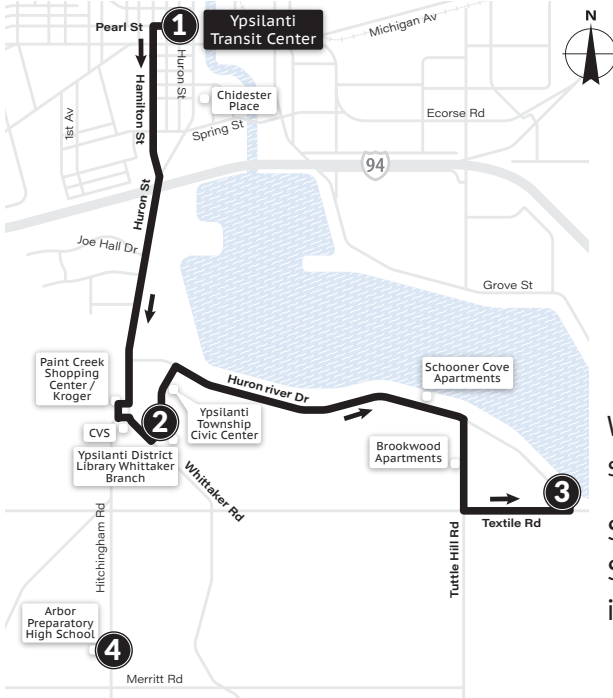

46 Huron-Paint Creek

To Huron River & Textile

Weekday service to Arbor Prep HS on select trips. See schedule for details.

Service also provided via **FlexRide-East**. See the FlexRide Service page for more information.

MONDAY-FRIDAY			
Ypsilanti Transit Center ①	Ypsilanti District Library ②	Huron River & Textile ③	Arbor Prep School ④
6:00a	6:09a	6:19a	—
6:30a	6:39a	6:49a	—
7:00a	7:09a	—	7:19a
7:30a	7:39a	—	7:49a
8:00a	8:09a	8:19a	—
8:30a	8:39a	8:49a	—
9:00a	9:09a	9:19a	—
9:30a	9:39a	9:49a	—
10:00a	10:09a	10:19a	—
10:30a	10:39a	10:49a	—
11:00a	11:09a	11:19a	—
11:30a	11:39a	11:49a	—
12:00p	12:09p	12:19p	—
12:30p	12:39p	12:49p	—
1:00p	1:09p	1:19p	—
1:30p	1:39p	1:49p	—
2:00p	2:09p	2:19p	—
2:30p	2:39p	2:49p	—
3:00p	3:09p	—	3:19p
3:30p	3:39p	3:49p	—
4:00p	4:09p	—	4:19p
4:30p	4:39p	4:49p	—
5:00p	5:09p	5:19p	—
5:30p	5:39p	5:49p	—
6:00p	6:09p	6:19p	—
6:30p	6:39p	6:49p	—
7:00p	7:09p	7:19p	—
8:00p	8:09p	8:19p	—
9:00p	9:09p	9:19p	—
10:00p	10:09p	10:19p	—

SATURDAY		
Ypsilanti Transit Center ①	Ypsilanti District Library ②	Huron River & Textile ③
8:00a	8:09a	8:19a
9:00a	9:09a	9:19a
10:00a	10:09a	10:19a
11:00a	11:09a	11:19a
12:00p	12:09p	12:19p
1:00p	1:09p	1:19p
2:00p	2:09p	2:19p
3:00p	3:09p	3:19p
4:00p	4:09p	4:19p
5:00p	5:09p	5:19p
6:00p	6:09p	6:19p
7:00p	7:09p	7:19p
8:00p	8:09p	8:19p
9:00p	9:09p	9:19p
10:00p	10:09p	10:19p
SUNDAY		
9:00a	9:09a	9:19a
10:00a	10:09a	10:19a
11:00a	11:09a	11:19a
12:00p	12:09p	12:19p
1:00p	1:09p	1:19p
2:00p	2:09p	2:19p
3:00p	3:09p	3:19p
4:00p	4:09p	4:19p
5:00p	5:09p	5:19p
6:00p	6:09p	6:19p
7:00p	7:09p	7:19p