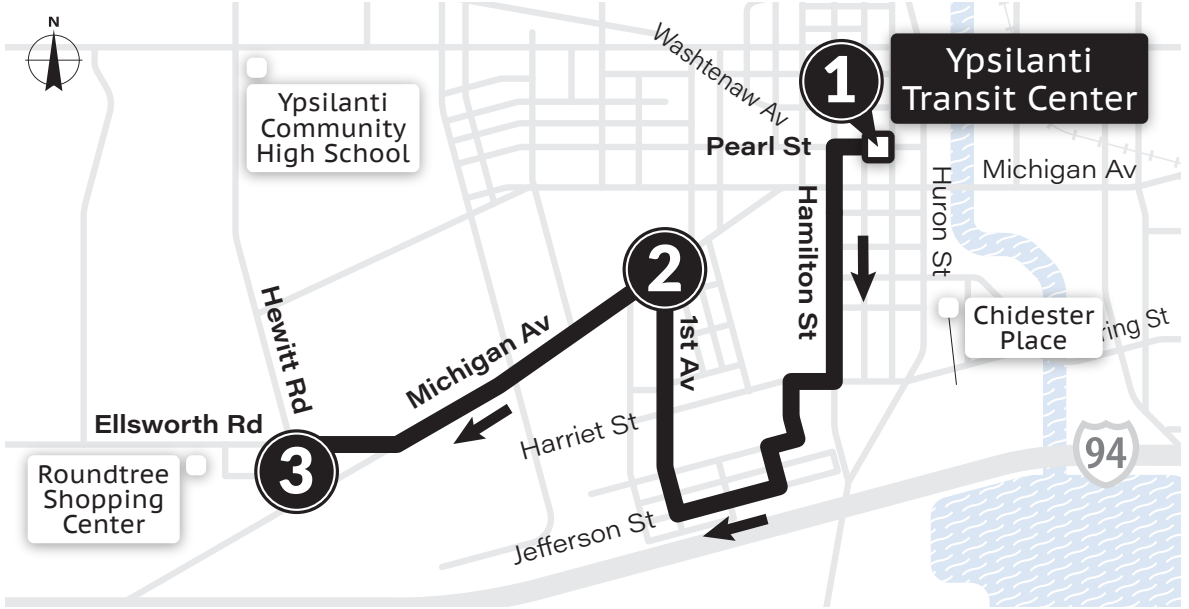

ROUTE **47 Harriet-Michigan Ave**

To Hewitt & Ellsworth

MONDAY-FRIDAY		
Ypsilanti Transit Center ①	First & Michigan ②	Hewitt & Ellsworth ③
6:00a	6:08a	6:15a
6:30a	6:38a	6:45a
7:00a	7:08a	7:15a
7:30a	7:38a	7:45a
8:00a	8:08a	8:15a
8:30a	8:38a	8:45a
9:00a	9:08a	9:15a
9:30a	9:38a	9:45a
10:00a	10:08a	10:15a
10:30a	10:38a	10:45a
11:00a	11:08a	11:15a
11:30a	11:38a	11:45a
12:00p	12:08p	12:15p
12:30p	12:38p	12:45p
1:00p	1:08p	1:15p
1:30p	1:38p	1:45p
2:00p	2:08p	2:15p
2:30p	2:38p	2:45p
3:00p	3:08p	3:15p
3:30p	3:38p	3:45p
4:00p	4:08p	4:15p
4:30p	4:38p	4:45p
5:00p	5:08p	5:15p
5:30p	5:38p	5:45p
6:00p	6:08p	6:15p
6:30p	6:38p	6:45p
7:30p	7:38p	7:45p
8:30p	8:38p	8:45p
9:30p	9:38p	9:45p
10:30p	10:38p	10:45p

SATURDAY & SUNDAY		
Ypsilanti Transit Center ①	First & Michigan ②	Hewitt & Ellsworth ③
8:30a	8:38a	8:45a
9:30a	9:38a	9:45a
10:30a	10:38a	10:45a
11:30a	11:38a	11:45a
12:30p	12:38p	12:45p
1:30p	1:38p	1:45p
2:30p	2:38p	2:45p
3:30p	3:38p	3:45p
4:30p	4:38p	4:45p
5:30p	5:38p	5:45p
6:30p	6:38p	6:45p
▼ SATURDAY ONLY ▼		
7:30p	7:38p	7:45p
8:30p	8:38p	8:45p
9:30p	9:38p	9:45p

SATURDAY		
Hewitt & Ellsworth 3	First & Michigan 2	Ypsilanti Transit Center 1
8:45a	8:50a	8:57a
9:45a	9:50a	9:57a
10:45a	10:50a	10:57a
11:45a	11:50a	11:57a
12:45p	12:50p	12:57p
1:45p	1:50p	1:57p
2:45p	2:50p	2:57p
3:45p	3:50p	3:57p
4:45p	4:50p	4:57p
5:45p	5:50p	5:57p
6:45p	6:50p	6:57p
▼ SATURDAY ONLY ▼		
7:45p	7:50p	7:57p
8:45p	8:50p	8:57p
9:45p	9:50p	9:57p