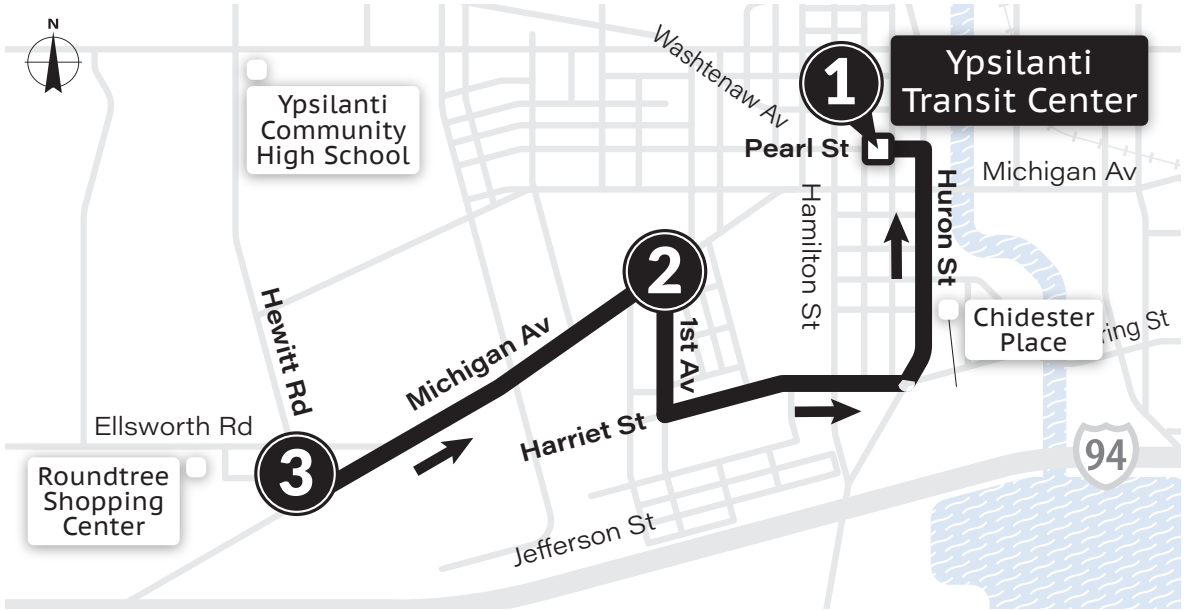

ROUTE **47 Harriet-Michigan Ave**

To Hewitt & Ellsworth

MONDAY-FRIDAY		
Ypsilanti Transit Center ①	First & Michigan ②	Hewitt & Ellsworth ③
6:00a	6:08a	6:15a
6:30a	6:38a	6:45a
7:00a	7:08a	7:15a
7:30a	7:38a	7:45a
8:00a	8:08a	8:15a
8:30a	8:38a	8:45a
9:00a	9:08a	9:15a
9:30a	9:38a	9:45a
10:00a	10:08a	10:15a
10:30a	10:38a	10:45a
11:00a	11:08a	11:15a
11:30a	11:38a	11:45a
12:00p	12:08p	12:15p
12:30p	12:38p	12:45p
1:00p	1:08p	1:15p
1:30p	1:38p	1:45p
2:00p	2:08p	2:15p
2:30p	2:38p	2:45p
3:00p	3:08p	3:15p
3:30p	3:38p	3:45p
4:00p	4:08p	4:15p
4:30p	4:38p	4:45p
5:00p	5:08p	5:15p
5:30p	5:38p	5:45p
6:00p	6:08p	6:15p
6:30p	6:38p	6:45p
7:30p	7:38p	7:45p
8:30p	8:38p	8:45p
9:30p	9:38p	9:45p
10:30p	10:38p	10:45p

SATURDAY & SUNDAY		
Ypsilanti Transit Center ①	First & Michigan ②	Hewitt & Ellsworth ③
8:30a	8:38a	8:45a
9:30a	9:38a	9:45a
10:30a	10:38a	10:45a
11:30a	11:38a	11:45a
12:30p	12:38p	12:45p
1:30p	1:38p	1:45p
2:30p	2:38p	2:45p
3:30p	3:38p	3:45p
4:30p	4:38p	4:45p
5:30p	5:38p	5:45p
6:30p	6:38p	6:45p
▼ SATURDAY ONLY ▼		
7:30p	7:38p	7:45p
8:30p	8:38p	8:45p
9:30p	9:38p	9:45p

SATURDAY		
Hewitt & Ellsworth 3	First & Michigan 2	Ypsilanti Transit Center 1
8:45a	8:50a	8:57a
9:45a	9:50a	9:57a
10:45a	10:50a	10:57a
11:45a	11:50a	11:57a
12:45p	12:50p	12:57p
1:45p	1:50p	1:57p
2:45p	2:50p	2:57p
3:45p	3:50p	3:57p
4:45p	4:50p	4:57p
5:45p	5:50p	5:57p
6:45p	6:50p	6:57p
▼ SATURDAY ONLY ▼		
7:45p	7:50p	7:57p
8:45p	8:50p	8:57p
9:45p	9:50p	9:57p