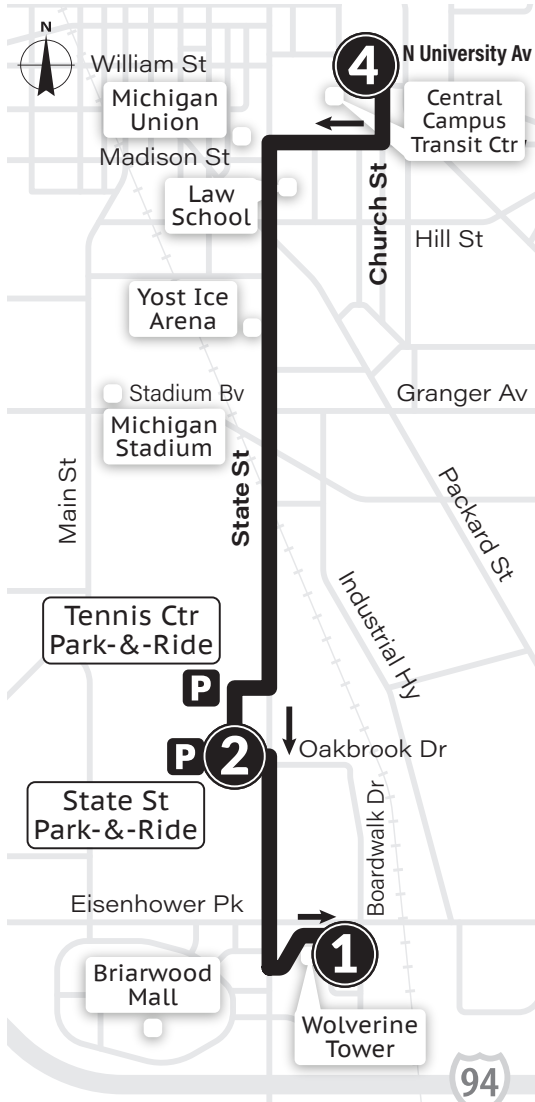

MONDAY-FRIDAY (Continued)

Central Campus Trans Ctr 4	State St Park & Ride Lot 2	Wolverine Tower 1
9:05a	9:16a	9:19a
9:14a	9:25a	9:28a
9:23a	9:34a	9:37a
9:32a	9:43a	9:46a
9:41a	9:52a	9:55a
9:50a	10:01a	10:04a
9:59a	10:12a	10:18a
10:08a	10:21a	10:27a
10:17a	10:30a	10:36a
10:32a	10:45a	10:51a
10:46a	10:59a	11:05a
11:00a	11:13a	11:19a
11:14a	11:27a	11:33a
11:28a	11:41a	11:47a
11:42a	11:55a	12:01p
11:56a	12:09p	12:15p
12:10p	12:23p	12:29p
12:24p	12:37p	12:43p
12:38p	12:51p	12:57p
12:52p	1:05p	1:11p
1:06p	1:19p	1:25p
1:20p	1:33p	1:39p
1:34p	1:47p	1:53p
1:48p	2:01p	2:07p
2:02p	2:15p	2:21p
2:16p	2:29p	2:35p
2:25p	2:40p	2:46p
2:39p	2:54p	3:00p
2:53p	3:08p	3:14p
3:06p	3:21p	3:27p
3:19p	3:34p	3:40p
3:32p	3:47p	3:53p
3:45p	4:00p	4:06p
3:58p	4:13p	4:19p
4:11p	4:26p	4:32p
4:24p	4:39p	4:45p
4:37p	4:52p	4:58p
4:50p	5:05p	5:11p
5:03p	5:18p	5:24p
5:16p	5:31p	5:37p
5:29p	5:44p	5:50p
5:42p	5:57p	6:03p
5:55p	6:10p	6:16p
6:08p	6:23p	6:29p
6:21p	6:36p	6:42p
6:47p	7:02p	—
7:17p	7:32p	—
7:47p	8:02p	—
8:17p	8:32p	—
8:47p	9:02p	—
9:17p	9:32p	—
9:47p	10:02p	—

MONDAY-FRIDAY

Central Campus Trans Ctr 4	State St Park & Ride Lot 2	Wolverine Tower 1
6:59a	7:10a	7:13a
7:08a	7:19a	7:22a
7:17a	7:28a	7:31a
7:26a	7:37a	7:40a
7:35a	7:46a	7:49a
7:44a	7:55a	7:58a
7:53a	8:04a	8:07a
8:02a	8:13a	8:16a
8:11a	8:22a	8:25a
8:20a	8:31a	8:34a
8:29a	8:40a	8:43a
8:38a	8:49a	8:52a
8:47a	8:58a	9:01a
8:56a	9:07a	9:10a

No Saturday or Sunday Service