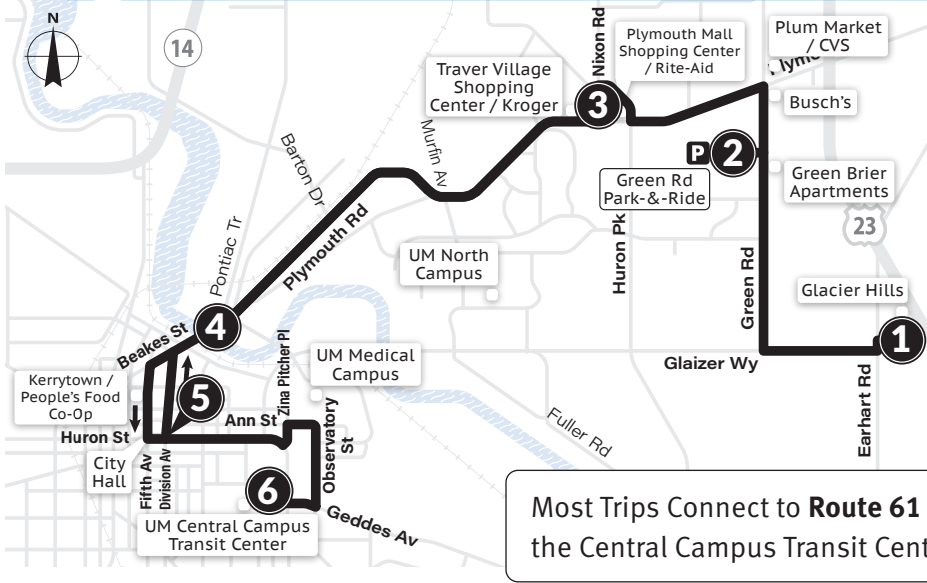

UM-Downtown-Green ROUTE 65

Most Trips Connect to **Route 61** at the Central Campus Transit Center.

To Glacier Hills

To Central Campus Transit Center

MONDAY-FRIDAY				
Central Campus Transit Ctr 6	Division & Huron 5	Plymouth Mall 3	Green Rd Park & Ride 2	Glacier Hills 1
7:05a	7:11a	7:23a	7:28a	7:42a
7:35a	7:41a	7:53a	7:58a	8:12a
8:05a	8:11a	8:23a	8:28a	8:42a
8:35a	8:41a	8:53a	8:58a	9:12a
9:05a	9:11a	9:23a	9:28a	9:42a
9:35a	9:41a	9:53a	9:58a	10:12a
10:05a	10:11a	10:23a	10:28a	10:42a
10:35a	10:41a	10:53a	10:58a	11:12a
11:05a	11:11a	11:23a	11:28a	11:42a
11:35a	11:41a	11:53a	11:58a	12:12p
12:05p	12:11p	12:23p	12:28p	12:42p
12:35p	12:41p	12:53p	12:58p	1:12p
1:05p	1:11p	1:23p	1:28p	1:42p
1:35p	1:41p	1:53p	1:58p	2:12p
2:05p	2:11p	2:23p	2:28p	2:42p
2:35p	2:41p	2:53p	2:58p	3:12p
3:05p	3:11p	3:23p	3:28p	3:42p
3:35p	3:41p	3:53p	3:58p	4:12p
4:05p	4:11p	4:23p	4:28p	4:42p
4:35p	4:41p	4:53p	4:58p	5:12p
5:05p	5:11p	5:23p	5:28p	5:42p
5:35p	5:41p	5:53p	5:58p	6:12p
6:05p	6:11p	6:23p	6:28p	6:42p
6:35p	6:41p	6:53p	6:58p	7:12p
7:05p	7:11p	7:23p	7:28p	7:42p
7:35p*	7:41p	7:53p	7:58p	8:12p
8:05p*	8:11p	8:23p	8:28p	8:42p
8:35p*	8:41p	8:53p	8:58p	9:12p

*Trip does NOT connect to Route 61

No Saturday or Sunday Service