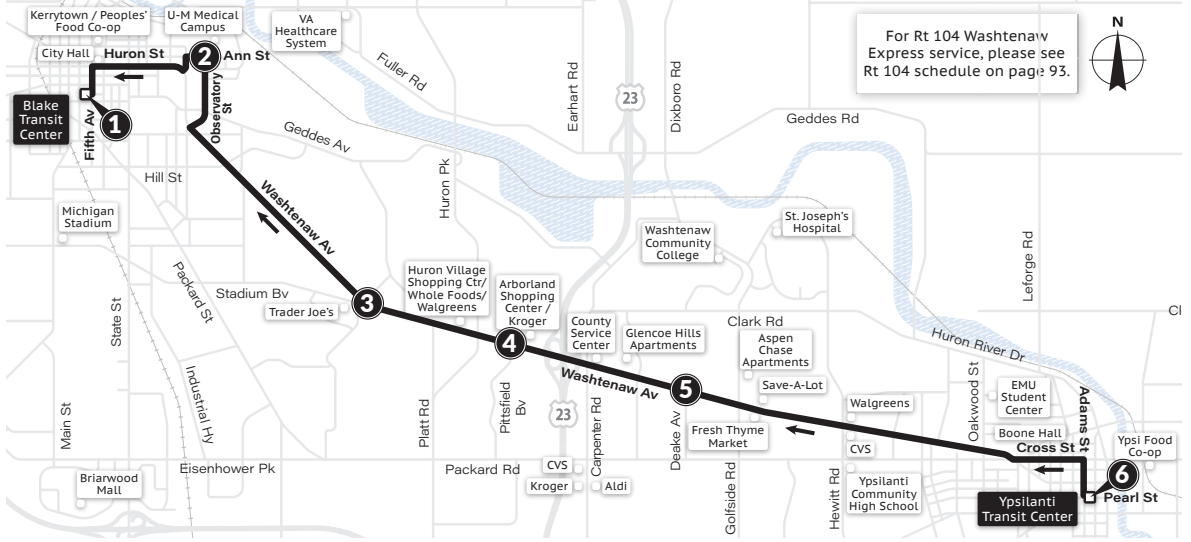

# 4 Washtenaw Local

To Blake Transit Center

## MONDAY-FRIDAY

Ypsilanti Transit Center 6	Glencoe Crossing 5	Washt. & Pittsfield 4	Washt. & Sheridan 3	UM Hospital 2	Blake Transit Center 1
6:00a	6:14a	6:18a	6:22a	6:31a	6:42a
6:15a	6:29a	6:33a	6:37a	6:46a	6:57a
6:30a	6:44a	6:48a	6:52a	7:01a	7:12a
6:45a	6:59a	7:03a	7:07a	7:16a	7:27a
7:00a	7:14a	7:18a	7:22a	7:31a	7:42a
7:15a	7:29a	7:33a	7:37a	7:46a	7:57a
7:30a	7:44a	7:48a	7:52a	8:01a	8:12a
7:45a	7:59a	8:03a	8:07a	8:16a	8:27a
8:00a	8:14a	8:18a	8:22a	8:31a	8:42a
8:15a	8:29a	8:33a	8:37a	8:46a	8:57a
8:30a	8:44a	8:48a	8:52a	9:01a	9:12a
8:45a	8:59a	9:03a	9:07a	9:16a	9:27a
9:00a	9:14a	9:18a	9:22a	9:31a	9:42a
9:15a	9:29a	9:33a	9:37a	9:46a	9:57a
9:30a	9:44a	9:48a	9:52a	10:01a	10:12a
9:45a	9:59a	10:03a	10:07a	10:16a	10:27a
10:00a	10:14a	10:18a	10:22a	10:31a	10:42a
10:15a	10:29a	10:33a	10:37a	10:46a	10:57a
10:30a	10:44a	10:48a	10:52a	11:01a	11:12a
10:45a	10:59a	11:03a	11:07a	11:16a	11:27a
11:00a	11:14a	11:18a	11:22a	11:31a	11:42a
11:15a	11:29a	11:33a	11:37a	11:46a	11:57a
11:30a	11:44a	11:48a	11:52a	12:01p	12:12p
11:45a	11:59a	12:03p	12:07p	12:16p	12:27p
12:00p	12:14p	12:18p	12:22p	12:31p	12:42p
12:15p	12:29p	12:33p	12:37p	12:46p	12:57p
12:30p	12:44p	12:48p	12:52p	1:01p	1:12p
12:45p	12:59p	1:03p	1:07p	1:16p	1:27p
1:00p	1:14p	1:18p	1:22p	1:31p	1:42p
1:15p	1:29p	1:33p	1:37p	1:46p	1:57p
1:30p	1:44p	1:48p	1:52p	2:01p	2:12p

# 4 Washtenaw Local

To Ypsilanti Transit Center