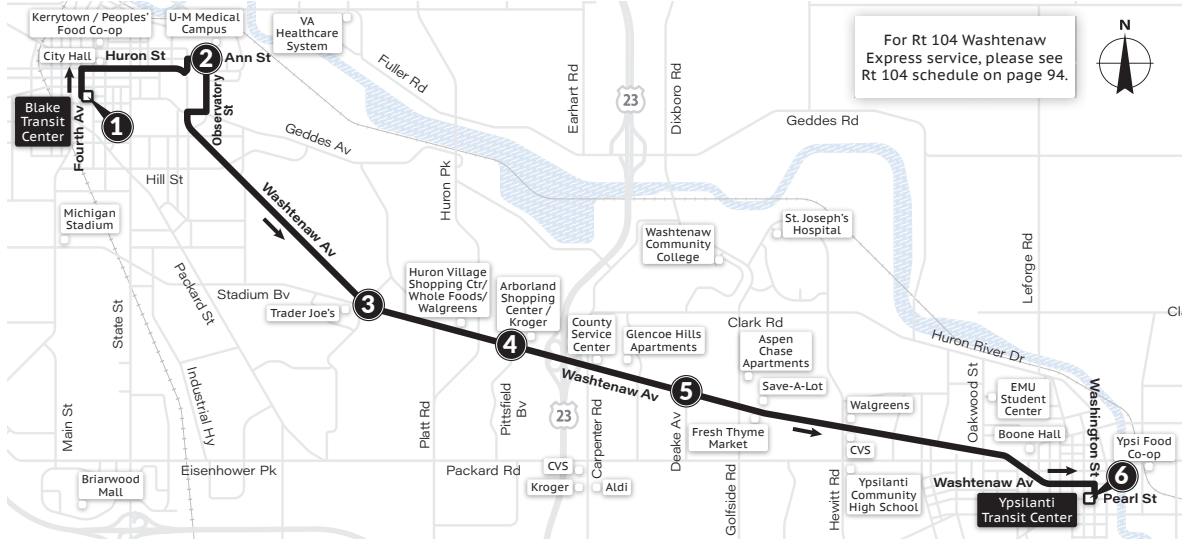

4 Washtenaw Local

To Ypsilanti Transit Center

MONDAY-FRIDAY

Blake Transit Center 1	UM Hospital 2	Washt. & Sheridan 3	Washt. & Pittsfield 4	Glencoe Crossing 5	Ypsilanti Transit Center 6
6:45a	6:50a	6:57a	7:12a	7:15a	7:27a
7:00a	7:05a	7:12a	7:27a	7:30a	7:42a
7:15a	7:20a	7:27a	7:42a	7:45a	7:57a
7:30a	7:35a	7:42a	7:57a	8:00a	8:12a
7:45a	7:50a	7:57a	8:12a	8:15a	8:27a
8:00a	8:05a	8:12a	8:27a	8:30a	8:42a
8:15a	8:20a	8:27a	8:42a	8:45a	8:57a
8:30a	8:35a	8:42a	8:57a	9:00a	9:12a
8:45a	8:50a	8:57a	9:12a	9:15a	9:27a
9:00a	9:05a	9:12a	9:27a	9:30a	9:42a
9:15a	9:20a	9:27a	9:42a	9:45a	9:57a
9:30a	9:35a	9:42a	9:57a	10:00a	10:12a
9:45a	9:50a	9:57a	10:12a	10:15a	10:27a
10:00a	10:05a	10:12a	10:27a	10:30a	10:42a
10:15a	10:20a	10:27a	10:42a	10:45a	10:57a
10:30a	10:35a	10:42a	10:57a	11:00a	11:12a
10:45a	10:50a	10:57a	11:12a	11:15a	11:27a
11:00a	11:05a	11:12a	11:27a	11:30a	11:42a
11:15a	11:20a	11:27a	11:42a	11:45a	11:57a
11:30a	11:35a	11:42a	11:57a	12:00p	12:12p
11:45a	11:50a	11:57a	12:12p	12:15p	12:27p
12:00p	12:05p	12:12p	12:27p	12:30p	12:42p
12:15p	12:20p	12:27p	12:42p	12:45p	12:57p
12:30p	12:35p	12:42p	12:57p	1:00p	1:12p
12:45p	12:50p	12:57p	1:12p	1:15p	1:27p
1:00p	1:05p	1:12p	1:27p	1:30p	1:42p
1:15p	1:20p	1:27p	1:42p	1:45p	1:57p
1:30p	1:35p	1:42p	1:57p	2:00p	2:12p
1:45p	1:50p	1:57p	2:12p	2:15p	2:27p

MONDAY-FRIDAY (Continued)

Blake Transit Center 1	UM Hospital 2	Washt. & Sheridan 3	Washt. & Pittsfield 4	Glencoe Crossing 5	Ypsilanti Transit Center 6
2:00p	2:05p	2:12p	2:27p	2:30p	2:42p
2:15p	2:20p	2:27p	2:42p	2:45p	2:57p
2:30p	2:35p	2:42p	2:57p	3:00p	3:12p
2:45p	2:50p	2:57p	3:12p	3:15p	3:27p
3:00p	3:05p	3:13p	3:31p	3:34p	3:48p
3:16p	3:21p	3:29p	3:47p	3:50p	4:04p
3:32p	3:37p	3:45p	4:03p	4:06p	4:20p
3:48p	3:53p	4:01p	4:19p	4:22p	4:36p
4:04p	4:09p	4:17p	4:35p	4:38p	4:52p
4:20p	4:25p	4:33p	4:51p	4:54p	5:08p
4:36p	4:41p	4:49p	5:07p	5:10p	5:24p
4:52p	4:57p	5:05p	5:23p	5:26p	5:40p
5:08p	5:13p	5:21p	5:39p	5:42p	5:56p
5:24p	5:29p	5:37p	5:55p	5:58p	6:12p
5:40p	5:45p	5:53p	6:11p	6:14p	6:28p
5:56p	6:01p	6:09p	6:27p	6:30p	6:44p
6:12p	6:17p	6:25p	6:43p	6:46p	7:00p
6:28p	6:33p	6:41p	6:59p	7:02p	7:16p
6:45p	6:50p	6:57p	7:12p	7:15p	7:27p
7:15p	7:20p	7:27p	7:42p	7:45p	7:57p
7:45p	7:50p	7:57p	8:12p	8:15p	8:27p
8:15p	8:20p	8:27p	8:42p	8:45p	8:57p
8:45p	8:50p	8:57p	9:12p	9:15p	9:27p
9:15p	9:20p	9:27p	9:42p	9:45p	9:57p
9:45p	9:50p	9:57p	10:12p	10:15p	10:27p
10:15p	10:20p	10:27p	10:42p	10:45p	10:57p
10:45p	10:50p	10:57p	11:12p	11:15p	11:27p
11:15p	11:20p	11:27p	11:42p	11:45p	11:57p
11:45p	11:50p	11:57p	12:12a	12:15a	12:27a