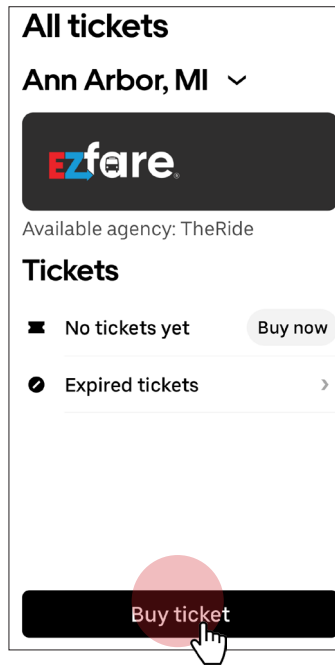

Follow the screens and clicks below to purchase your FootballRide tickets in advance. Log into your account to make a payment. Activate your ticket just before boarding. Apps can connect to other fare payment apps.

1

2

3

4

5

6

7