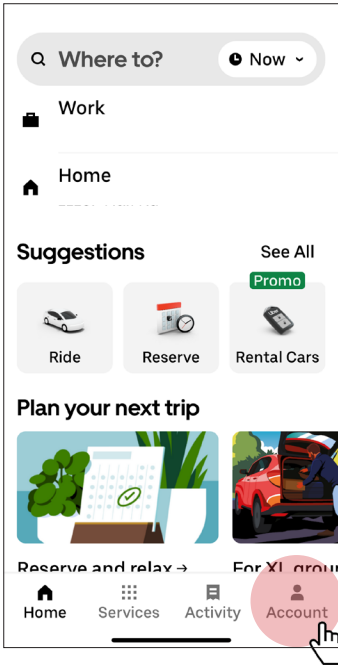

Follow the screens and clicks below to purchase your FootballRide tickets in advance. Log into your account to make a payment. Activate your ticket just before boarding. Apps can connect to other fare payment apps.

1