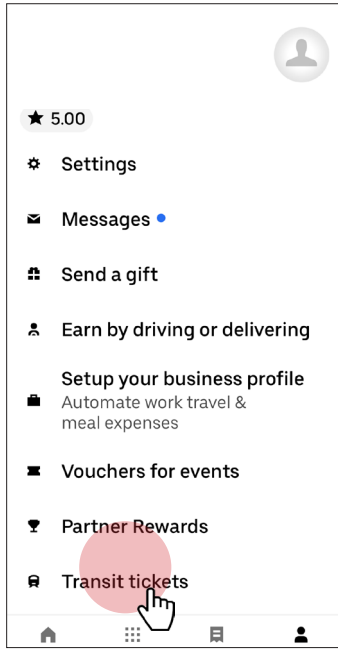

Follow the screens and clicks below to purchase your FootballRide tickets in advance. Log into your account to make a payment. Activate your ticket just before boarding. Apps can connect to other fare payment apps.

1

2

3

4

5

6

7