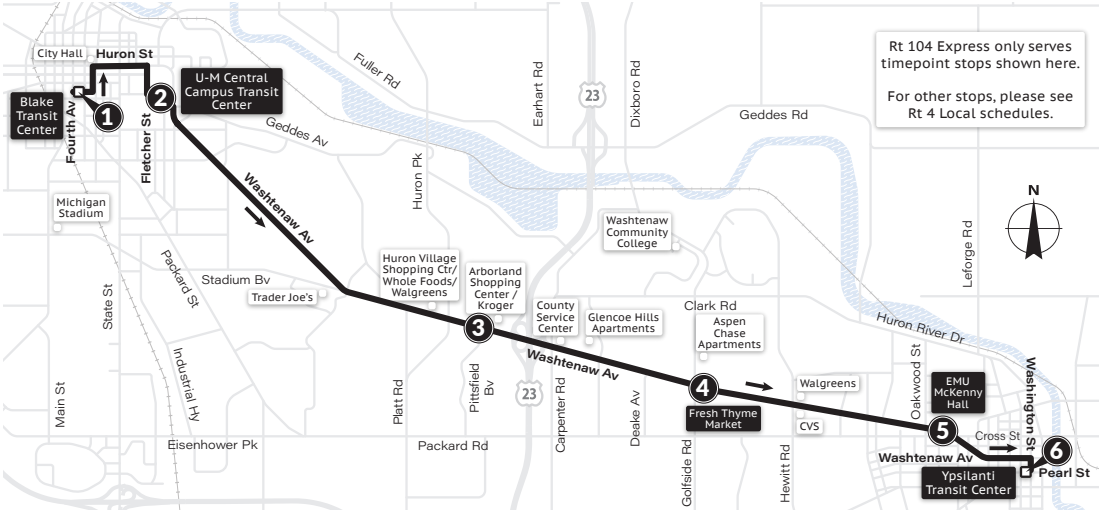

No Saturday or Sunday Service

Rt 104 Express only serves timepoint stops shown here.
For other stops, please see Rt 4 Local schedules.

MONDAY-FRIDAY

Blake Transit Center 1	U-M Central Campus Transit Ctr 2	Washt. & Pittsfield 3	Washt. & Golfside 4	Washt. - EMU 5	Ypsilanti Transit Center 6
6:30a	6:35a	6:47a	6:52a	6:57a	7:00a
7:00a	7:05a	7:17a	7:22a	7:27a	7:30a
7:30a	7:35a	7:47a	7:52a	7:57a	8:00a
8:00a	8:05a	8:17a	8:22a	8:27a	8:30a
8:30a	8:35a	8:47a	8:52a	8:57a	9:00a
9:00a	9:05a	9:17a	9:22a	9:27a	9:30a
9:30a	9:35a	9:47a	9:52a	9:57a	10:00a
10:00a	10:05a	10:17a	10:22a	10:27a	10:30a
10:30a	10:35a	10:47a	10:52a	10:57a	11:00a
11:00a	11:05a	11:17a	11:22a	11:27a	11:30a
11:30a	11:35a	11:47a	11:52a	11:57a	12:00p
12:00p	12:05p	12:17p	12:22p	12:27p	12:30p
12:30p	12:35p	12:47p	12:52p	12:57p	1:00p
1:00p	1:05p	1:17p	1:22p	1:27p	1:30p
1:30p	1:35p	1:47p	1:52p	1:57p	2:00p
2:00p	2:05p	2:17p	2:22p	2:27p	2:30p
2:30p	2:35p	2:47p	2:52p	2:57p	3:00p
3:00p	3:05p	3:17p	3:22p	3:27p	3:30p
3:30p	3:35p	3:52p	3:57p	4:02p	4:07p
4:00p	4:05p	4:22p	4:27p	4:32p	4:37p
4:30p	4:35p	4:52p	4:57p	5:02p	5:07p
5:00p	5:05p	5:22p	5:27p	5:32p	5:37p
5:30p	5:35p	5:52p	5:57p	6:02p	6:07p
6:00p	6:05p	6:22p	6:27p	6:32p	6:37p