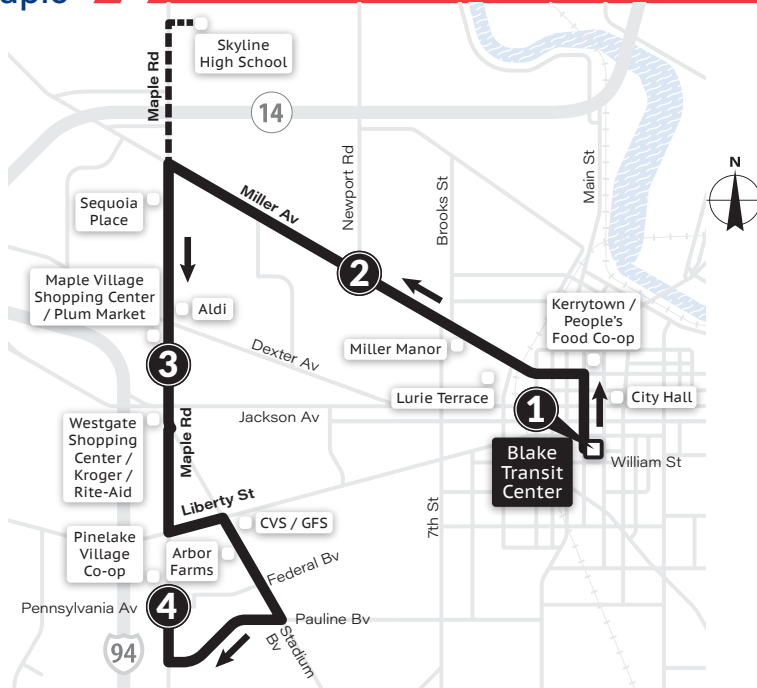

MONDAY-FRIDAY

Blake Transit Center ①	Miller & Newport ②	Maple Village ③	Pennsylvania & Maple ④
6:15a	6:20a	6:28a	6:42a
6:45a	6:50a	6:58a	7:12a
7:15a	7:20a*	7:30a	7:42a
7:45a	7:50a*	8:00a	8:12a
8:15a	8:20a	8:28a	8:42a
8:45a	8:50a	8:58a	9:12a
9:15a	9:20a	9:28a	9:42a
9:45a	9:50a	9:58a	10:12a
10:15a	10:20a	10:28a	10:42a
10:45a	10:50a	10:58a	11:12a
11:15a	11:20a	11:28a	11:42a
11:45a	11:50a	11:58a	12:12p
12:15p	12:20p	12:28p	12:42p
12:45p	12:50p	12:58p	1:12p
1:15p	1:20p	1:28p	1:42p
1:45p	1:50p	1:58p	2:12p
2:15p	2:20p	2:28p	2:42p
2:45p	2:50p*	3:00p	3:12p
3:15p	3:20p*	3:30p	3:42p
3:45p	3:50p	3:58p	4:12p
4:15p	4:20p	4:28p	4:42p
4:45p	4:50p	4:58p	5:12p
5:15p	5:20p	5:28p	5:42p
5:45p	5:50p	5:58p	6:12p
6:15p	6:20p	6:28p	6:42p
7:15p	7:20p	7:28p	7:42p
8:15p	8:20p	8:28p	8:42p
9:15p	9:20p	9:28p	9:42p
10:15p	10:20p	10:28p	10:42p
11:15p	11:20p	11:28p	11:42p

SATURDAY & SUNDAY

Blake Transit Center ①	Miller & Newport ②	Maple Village ③	Pennsylvania & Maple ④
7:15a	7:20a	7:28a	7:42a
7:45a	7:50a	7:58a	8:12a
▲ SATURDAY ONLY ▲			
8:15a	8:20a	8:28a	8:42a
8:45a	8:50a	8:58a	9:12a
9:15a	9:20a	9:28a	9:42a
9:45a	9:50a	9:58a	10:12a
10:15a	10:20a	10:28a	10:42a
10:45a	10:50a	10:58a	11:12a
11:15a	11:20a	11:28a	11:42a
11:45a	11:50a	11:58a	12:12p
12:15p	12:20p	12:28p	12:42p
12:45p	12:50p	12:58p	1:12p
1:15p	1:20p	1:28p	1:42p
1:45p	1:50p	1:58p	2:12p
2:15p	2:20p	2:28p	2:42p
2:45p	2:50p	2:58p	3:12p
3:15p	3:20p	3:28p	3:42p
3:45p	3:50p	3:58p	4:12p
4:15p	4:20p	4:28p	4:42p
4:45p	4:50p	4:58p	5:12p
5:15p	5:20p	5:28p	5:42p
5:45p	5:50p	5:58p	6:12p
6:15p	6:20p	6:28p	6:42p
7:15p	7:20p	7:28p	7:42p
8:15p	8:20p	8:28p	8:42p
9:15p	9:20p	9:28p	9:42p
▼ SATURDAY ONLY ▼			
10:15p	10:20p	10:28p	10:42p
11:15p	11:20p	11:28p	11:42p

*Trip serves Skyline High School.