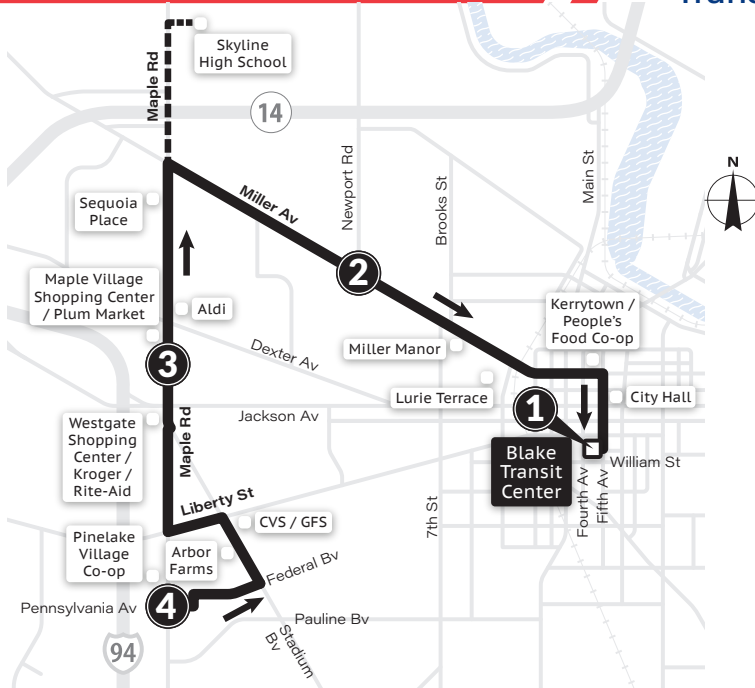

# ROUTE 32 Miller-Maple

To Blake Transit Center

MONDAY-FRIDAY			
Pennsylvania & Maple ④	Maple Village ③	Miller & Newport ②	Blake Transit Center ①
6:12a	6:19a	6:23a	6:42a
6:42a	6:49a	6:53a	7:12a
7:12a	7:18a*	7:28a	7:42a
7:42a	7:48a*	7:58a	8:12a
8:12a	8:19a	8:23a	8:42a
8:42a	8:49a	8:53a	9:12a
9:12a	9:19a	9:23a	9:42a
9:42a	9:49a	9:53a	10:12a
10:12a	10:19a	10:23a	10:42a
10:42a	10:49a	10:53a	11:12a
11:12a	11:19a	11:23a	11:42a
11:42a	11:49a	11:53a	12:12p
12:12p	12:19p	12:23p	12:42p
12:42p	12:49p	12:53p	1:12p
1:12p	1:19p	1:23p	1:42p
1:42p	1:49p	1:53p	2:12p
2:12p	2:19p	2:23p	2:42p
2:42p	2:48p*	2:58p	3:12p
3:12p	3:18p*	3:28p	3:42p
3:42p	3:49p	3:53p	4:12p
4:12p	4:19p	4:23p	4:42p
4:42p	4:49p	4:53p	5:12p
5:12p	5:19p	5:23p	5:42p
5:42p	5:49p	5:53p	6:12p
6:12p	6:19p	6:23p	6:42p
6:42p	6:49p	6:53p	7:12p
7:42p	7:49p	7:53p	8:12p
8:42p	8:49p	8:53p	9:12p
9:42p	9:49p	9:53p	10:12p
10:42p	10:49p	10:53p	11:12p
11:42p	11:49p	11:53p	12:12a

SATURDAY & SUNDAY			
Pennsylvania & Maple ④	Maple Village ③	Miller & Newport ②	Blake Transit Center ①
7:12a	7:19a	7:23a	7:42a
7:42a	7:49a	7:53a	8:12a
▲ SATURDAY ONLY ▲			
8:12a	8:19a	8:23a	8:42a
8:42a	8:49a	8:53a	9:12a
9:12a	9:19a	9:23a	9:42a
9:42a	9:49a	9:53a	10:12a
10:12a	10:19a	10:23a	10:42a
10:42a	10:49a	10:53a	11:12a
11:12a	11:19a	11:23a	11:42a
11:42a	11:49a	11:53a	12:12p
12:12p	12:19p	12:23p	12:42p
12:42p	12:49p	12:53p	1:12p
1:12p	1:19p	1:23p	1:42p
1:42p	1:49p	1:53p	2:12p
2:12p	2:19p	2:23p	2:42p
2:42p	2:49p	2:53p	3:12p
3:12p	3:19p	3:23p	3:42p
3:42p	3:49p	3:53p	4:12p
4:12p	4:19p	4:23p	4:42p
4:42p	4:49p	4:53p	5:12p
5:12p	5:19p	5:23p	5:42p
5:42p	5:49p	5:53p	6:12p
6:12p	6:19p	6:23p	6:42p
6:42p	6:49p	6:53p	7:12p
7:42p	7:49p	7:53p	8:12p
8:42p	8:49p	8:53p	9:12p
▼ SATURDAY ONLY ▼			
9:42p	9:49p	9:53p	10:12p
10:42p	10:49p	10:53p	11:12p
11:42p	11:49p	11:53p	12:12a