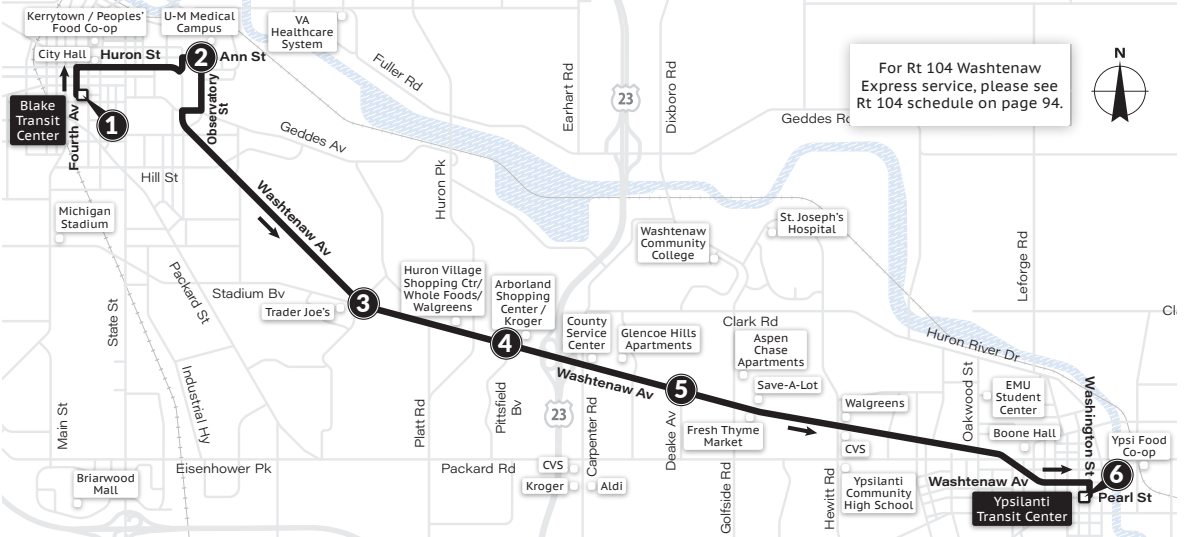

4 Washtenaw Local

To Ypsilanti
Transit Center

MONDAY-FRIDAY

Blake Transit Center ①	UM Hospital ②	Washt. & Sheridan ③	Washt. & Pittsfield ④	Glencoe Crossing ⑤	Ypsilanti Transit Center ⑥
6:14a	6:22a	6:31a	6:37a	6:40a	6:54a
6:30a	6:38a	6:47a	6:53a	6:56a	7:10a
6:46a	6:54a	7:03a	7:09a	7:12a	7:26a
6:54a	7:02a	7:11a	7:17a	7:20a	7:34a
7:02a	7:10a	7:19a	7:25a	7:28a	7:42a
7:10a	7:18a	7:27a	7:33a	7:36a	7:50a
7:18a	7:26a	7:35a	7:41a	7:44a	7:58a
7:26a	7:34a	7:43a	7:49a	7:52a	8:06a
7:34a	7:42a	7:51a	7:57a	8:00a	8:14a
7:42a	7:50a	7:59a	8:05a	8:08a	8:22a
7:50a	7:58a	8:07a	8:13a	8:16a	8:30a
7:58a	8:06a	8:15a	8:21a	8:24a	8:38a
8:06a	8:14a	8:23a	8:29a	8:32a	8:46a
8:14a	8:22a	8:31a	8:37a	8:40a	8:54a
8:22a	8:30a	8:39a	8:45a	8:48a	9:02a
8:30a	8:38a	8:47a	8:53a	8:56a	9:10a
8:38a	8:46a	8:55a	9:01a	9:04a	9:18a
8:46a	8:54a	9:03a	9:09a	9:12a	9:26a
8:54a	9:02a	9:11a	9:17a	9:20a	9:34a
9:02a	9:10a	9:19a	9:25a	9:28a	9:42a
9:10a	9:18a	9:27a	9:33a	9:36a	9:50a
9:18a	9:26a	9:35a	9:41a	9:44a	9:58a
9:26a	9:34a	9:43a	9:49a	9:52a	10:06a
9:34a	9:42a	9:51a	9:57a	10:00a	10:14a
9:42a	9:50a	9:59a	10:05a	10:08a	10:22a
9:50a	9:58a	10:07a	10:13a	10:16a	10:30a
10:00a	10:08a	10:18a	10:26a	10:29a	10:41a
10:15a	10:23a	10:33a	10:41a	10:44a	10:56a
10:30a	10:38a	10:48a	10:56a	10:59a	11:11a
10:45a	10:53a	11:03a	11:11a	11:14a	11:26a
11:00a	11:08a	11:18a	11:26a	11:29a	11:41a
11:15a	11:23a	11:33a	11:41a	11:44a	11:56a
11:30a	11:38a	11:48a	11:56a	11:59a	12:11p
11:45a	11:53a	12:03p	12:11p	12:14p	12:26p

MONDAY-FRIDAY (Continued)

Blake Transit Center ①	UM Hospital ②	Washt. & Sheridan ③	Washt. & Pittsfield ④	Glencoe Crossing ⑤	Ypsilanti Transit Center ⑥
12:00p	12:08p	12:18p	12:26p	12:29p	12:41p
12:15p	12:23p	12:33p	12:41p	12:44p	12:56p
12:30p	12:38p	12:48p	12:56p	12:59p	1:11p
12:45p	12:53p	1:03p	1:11p	1:14p	1:26p
1:00p	1:08p	1:18p	1:26p	1:29p	1:41p
1:15p	1:23p	1:33p	1:41p	1:44p	1:56p
1:30p	1:38p	1:48p	1:56p	1:59p	2:11p
1:45p	1:53p	2:03p	2:11p	2:14p	2:26p
2:00p	2:08p	2:18p	2:26p	2:29p	2:41p
2:15p	2:23p	2:33p	2:41p	2:44p	2:56p
2:30p	2:38p	2:48p	2:56p	2:59p	3:11p
2:45p	2:53p	3:03p	3:11p	3:14p	3:26p
3:00p	3:06p	3:14p	3:22p	3:25p	3:36p
3:08p	3:14p	3:22p	3:30p	3:43p	3:58p
3:16p	3:22p	3:30p	3:38p	3:51p	4:06p
3:24p	3:30p	3:38p	3:46p	3:59p	4:14p
3:32p	3:38p	3:46p	3:54p	4:07p	4:22p
3:40p	3:46p	3:54p	4:02p	4:15p	4:30p
3:48p	3:54p	4:02p	4:10p	4:23p	4:38p
3:56p	4:02p	4:10p	4:18p	4:31p	4:46p
4:04p	4:10p	4:18p	4:26p	4:39p	4:54p
4:12p	4:18p	4:26p	4:34p	4:47p	5:02p
4:20p	4:26p	4:34p	4:42p	4:55p	5:10p
4:28p	4:34p	4:42p	4:50p	5:03p	5:18p
4:36p	4:42p	4:50p	4:58p	5:11p	5:26p
4:44p	4:50p	4:58p	5:06p	5:19p	5:34p
4:52p	4:58p	5:06p	5:14p	5:27p	5:42p
5:00p	5:06p	5:14p	5:22p	5:35p	5:50p
5:08p	5:14p	5:22p	5:30p	5:43p	5:58p
5:16p	5:22p	5:30p	5:38p	5:51p	6:06p
5:24p	5:30p	5:38p	5:46p	5:59p	6:14p
5:32p	5:38p	5:46p	5:54p	6:07p	6:22p
5:40p	5:46p	5:54p	6:02p	6:15p	6:30p
5:48p	5:54p	6:02p	6:10p	6:23p	6:38p