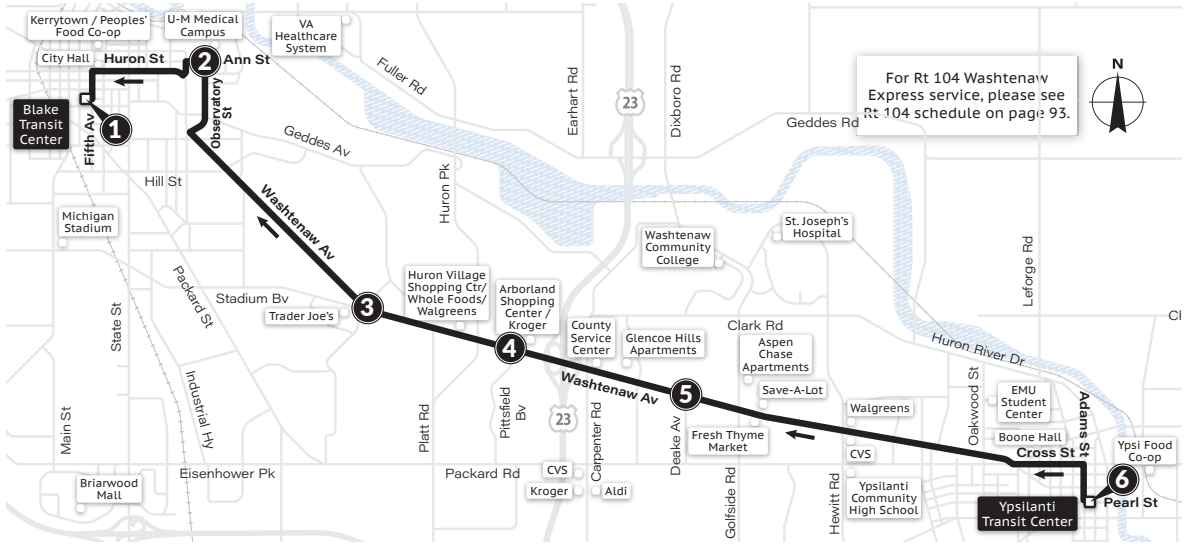

4 Washtenaw Local

To Blake Transit Center

MONDAY-FRIDAY

Ypsilanti Transit Center 6	Glencoe Crossing 5	Washt. & Pittsfield 4	Washt. & Sheridan 3	UM Hospital 2	Blake Transit Center 1
6:02a	6:13a	6:17a	6:23a	6:33a	6:44a
6:10a	6:21a	6:25a	6:31a	6:41a	6:52a
6:18a	6:29a	6:33a	6:39a	6:49a	7:00a
6:26a	6:37a	6:41a	6:47a	6:57a	7:08a
6:34a	6:45a	6:49a	6:55a	7:05a	7:16a
6:42a	6:53a	6:57a	7:03a	7:13a	7:24a
6:50a	7:01a	7:05a	7:11a	7:21a	7:32a
6:58a	7:09a	7:13a	7:19a	7:29a	7:40a
7:06a	7:17a	7:21a	7:27a	7:37a	7:48a
7:14a	7:25a	7:29a	7:35a	7:45a	7:56a
7:22a	7:33a	7:37a	7:43a	7:53a	8:04a
7:30a	7:41a	7:45a	7:51a	8:01a	8:12a
7:38a	7:49a	7:53a	7:59a	8:09a	8:20a
7:46a	7:57a	8:01a	8:07a	8:17a	8:28a
7:54a	8:05a	8:09a	8:15a	8:25a	8:36a
8:02a	8:13a	8:17a	8:23a	8:33a	8:44a
8:10a	8:21a	8:25a	8:31a	8:41a	8:52a
8:18a	8:29a	8:33a	8:39a	8:49a	9:00a
8:26a	8:37a	8:41a	8:47a	8:57a	9:08a
8:34a	8:45a	8:49a	8:55a	9:05a	9:16a
8:42a	8:53a	8:57a	9:03a	9:13a	9:24a
8:50a	9:01a	9:05a	9:11a	9:21a	9:32a
8:58a	9:09a	9:13a	9:19a	9:29a	9:40a
9:06a	9:17a	9:21a	9:27a	9:37a	9:48a
9:14a	9:25a	9:29a	9:35a	9:45a	9:56a
9:22a	9:33a	9:37a	9:43a	9:53a	10:04a
9:30a	9:41a	9:45a	9:51a	10:01a	10:12a
9:38a	9:49a	9:53a	9:59a	10:09a	10:20a
9:46a	9:57a	10:01a	10:07a	10:17a	10:28a
9:54a	10:05a	10:09a	10:15a	10:25a	10:36a
10:10a	10:21a	10:25a	10:31a	10:41a	10:51a
10:26a	10:37a	10:41a	10:47a	10:57a	11:07a
10:45a	10:56a	11:00a	11:06a	11:16a	11:26a
11:00a	11:11a	11:15a	11:21a	11:31a	11:41a