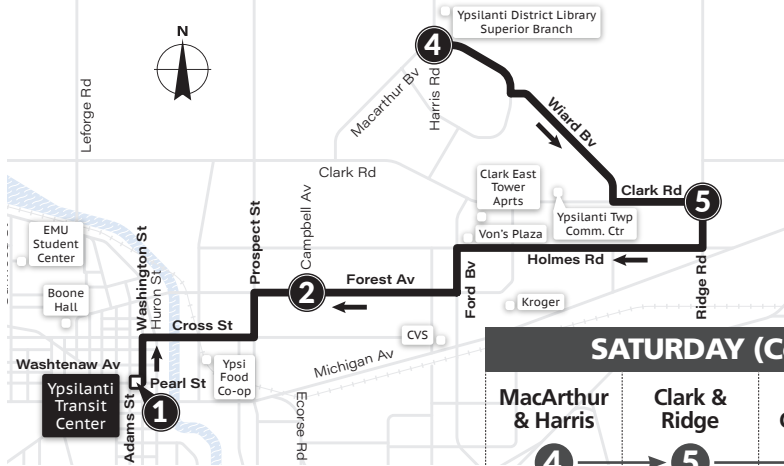

SATURDAY

Ypsilanti Transit Center 1	Forest & Campbell 2	Clark East Tower 3	MacArthur & Harris 4
7:15a	7:21a	7:26a	7:30a
7:45a	7:51a	7:56a	8:00a
8:15a	8:21a	8:26a	8:30a
8:45a	8:51a	8:56a	9:00a
9:15a	9:21a	9:26a	9:30a
9:45a	9:51a	9:56a	10:00a
10:15a	10:21a	10:26a	10:30a

*Trip begins at
Clark East Tower.

SATURDAY (Continued)

MacArthur & Harris 4	Clark & Ridge 5	Forest & Campbell 2	Ypsilanti Transit Center 1
10:30a	10:35a	10:45a	10:57a
11:00a	11:05a	11:15a	11:27a
11:30a	11:35a	11:45a	11:57a
12:00p	12:05p	12:15p	12:27p
12:30p	12:35p	12:45p	12:57p
1:00p	1:05p	1:15p	1:27p
1:30p	1:35p	1:45p	1:57p
2:00p	2:05p	2:15p	2:27p
2:30p	2:35p	2:45p	2:57p
3:00p	3:05p	3:15p	3:27p
3:30p	3:35p	3:45p	3:57p
4:00p	4:05p	4:15p	4:27p
4:30p	4:35p	4:45p	4:57p
5:00p	5:05p	5:15p	5:27p
5:30p	5:35p	5:45p	5:57p
6:00p	6:05p	6:15p	6:27p
6:30p	6:35p	6:45p	6:57p
7:30p	7:35p	7:45p	7:57p
8:30p	8:35p	8:45p	8:57p
9:30p	9:35p	9:45p	9:57p
10:30p	10:35p	10:45p	10:57p
11:30p	11:35p	11:45p	11:57p

SATURDAY

MacArthur & Harris 4	Clark & Ridge 5	Forest & Campbell 2	Ypsilanti Transit Center 1
7:00a*	7:05a	7:15a	7:27a
7:30a	7:35a	7:45a	7:57a
8:00a	8:05a	8:15a	8:27a
8:30a	8:35a	8:45a	8:57a
9:00a	9:05a	9:15a	9:27a
9:30a	9:35a	9:45a	9:57a
10:00a	10:05a	10:15a	10:27a