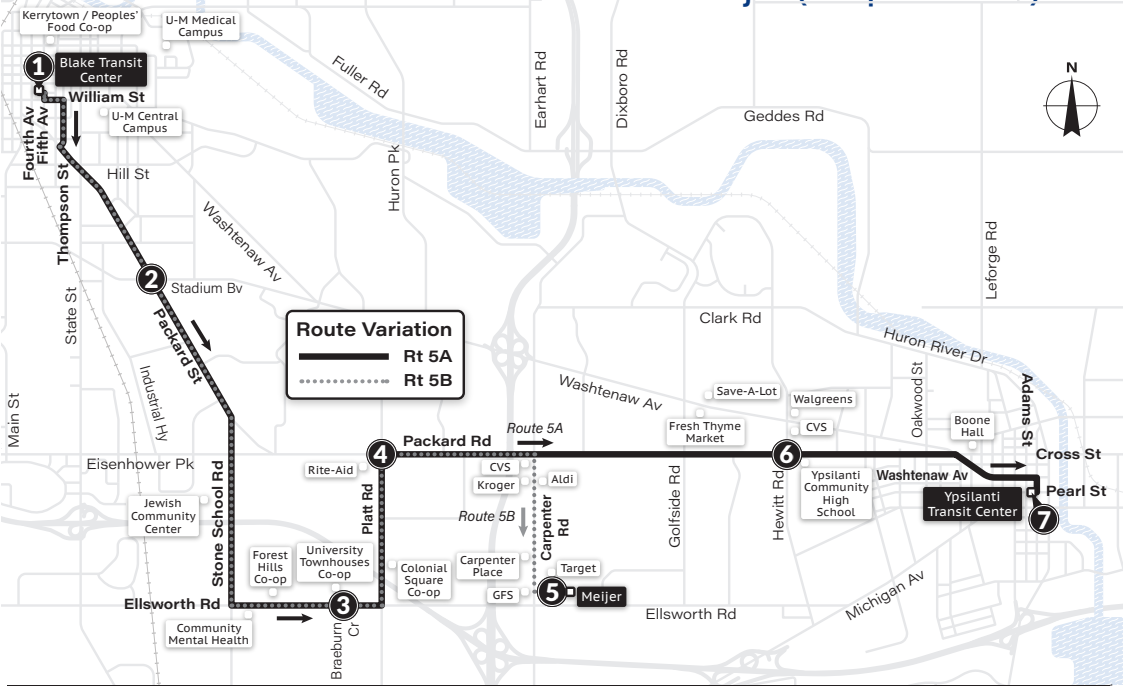

**SUNDAY**

Rt var.	Meijer (Carp Rd) <b>5</b>	Packard & Platt <b>4</b>	Ellsworth & Braeburn <b>3</b>	Packard & Stadium <b>2</b>	Blake Transit Center <b>1</b>
5B	8:00a	8:10a	8:18a	8:30a	8:42a
5B	8:30a	8:40a	8:48a	9:00a	9:12a
5B	9:00a	9:10a	9:18a	9:30a	9:42a
5B	9:30a	9:40a	9:48a	10:00a	10:12a
5B	10:00a	10:10a	10:18a	10:30a	10:42a
5B	10:30a	10:40a	10:48a	11:00a	11:12a
5B	11:00a	11:10a	11:18a	11:30a	11:42a
5B	11:30a	11:40a	11:48a	12:00p	12:12p
5B	12:00p	12:10p	12:18p	12:30p	12:42p
5B	12:30p	12:40p	12:48p	1:00p	1:12p
5B	1:00p	1:10p	1:18p	1:30p	1:42p
5B	1:30p	1:40p	1:48p	2:00p	2:12p
5B	2:00p	2:10p	2:18p	2:30p	2:42p
5B	2:30p	2:40p	2:48p	3:00p	3:12p
5B	3:00p	3:10p	3:18p	3:30p	3:42p
5B	3:30p	3:40p	3:48p	4:00p	4:12p
5B	4:00p	4:10p	4:18p	4:30p	4:42p
5B	4:30p	4:40p	4:48p	5:00p	5:12p
5B	5:00p	5:10p	5:18p	5:30p	5:42p
5B	5:30p	5:40p	5:48p	6:00p	6:12p
5B	6:00p	6:10p	6:18p	6:30p	6:42p
5B	7:00p	7:10p	7:18p	7:30p	7:42p
5B	8:00p	8:10p	8:18p	8:30p	8:42p
5B	9:00p	9:10p	9:18p	9:30p	9:42p

**SUNDAY**

Rt var.	Blake Transit Center <b>①</b>	Packard & Stadium <b>②</b>	Ellsworth & Braeburn <b>③</b>	Packard & Platt <b>④</b>	Meijer (Carp Rd) <b>⑤</b>
5B	8:15a	8:25a	8:40a	8:48a	9:00a
5B	8:45a	8:55a	9:10a	9:18a	9:30a
5B	9:15a	9:25a	9:40a	9:48a	10:00a
5B	9:45a	9:55a	10:10a	10:18a	10:30a
5B	10:15a	10:25a	10:40a	10:48a	11:00a
5B	10:45a	10:55a	11:10a	11:18a	11:30a
5B	11:15a	11:25a	11:40a	11:48a	12:00p
5B	11:45a	11:55a	12:10p	12:18p	12:30p
5B	12:15p	12:25p	12:40p	12:48p	1:00p
5B	12:45p	12:55p	1:10p	1:18p	1:30p
5B	1:15p	1:25p	1:40p	1:48p	2:00p
5B	1:45p	1:55p	2:10p	2:18p	2:30p
5B	2:15p	2:25p	2:40p	2:48p	3:00p
5B	2:45p	2:55p	3:10p	3:18p	3:30p
5B	3:15p	3:25p	3:40p	3:48p	4:00p
5B	3:45p	3:55p	4:10p	4:18p	4:30p
5B	4:15p	4:25p	4:40p	4:48p	5:00p
5B	4:45p	4:55p	5:10p	5:18p	5:30p
5B	5:15p	5:25p	5:40p	5:48p	6:00p
5B	5:45p	5:55p	6:10p	6:18p	6:30p
5B	6:15p	6:25p	6:40p	6:48p	7:00p
5B	7:15p	7:25p	7:40p	7:48p	8:00p
5B	8:15p	8:25p	8:40p	8:48p	9:00p
5B	9:15p	9:25p	9:40p	9:48p	10:00p