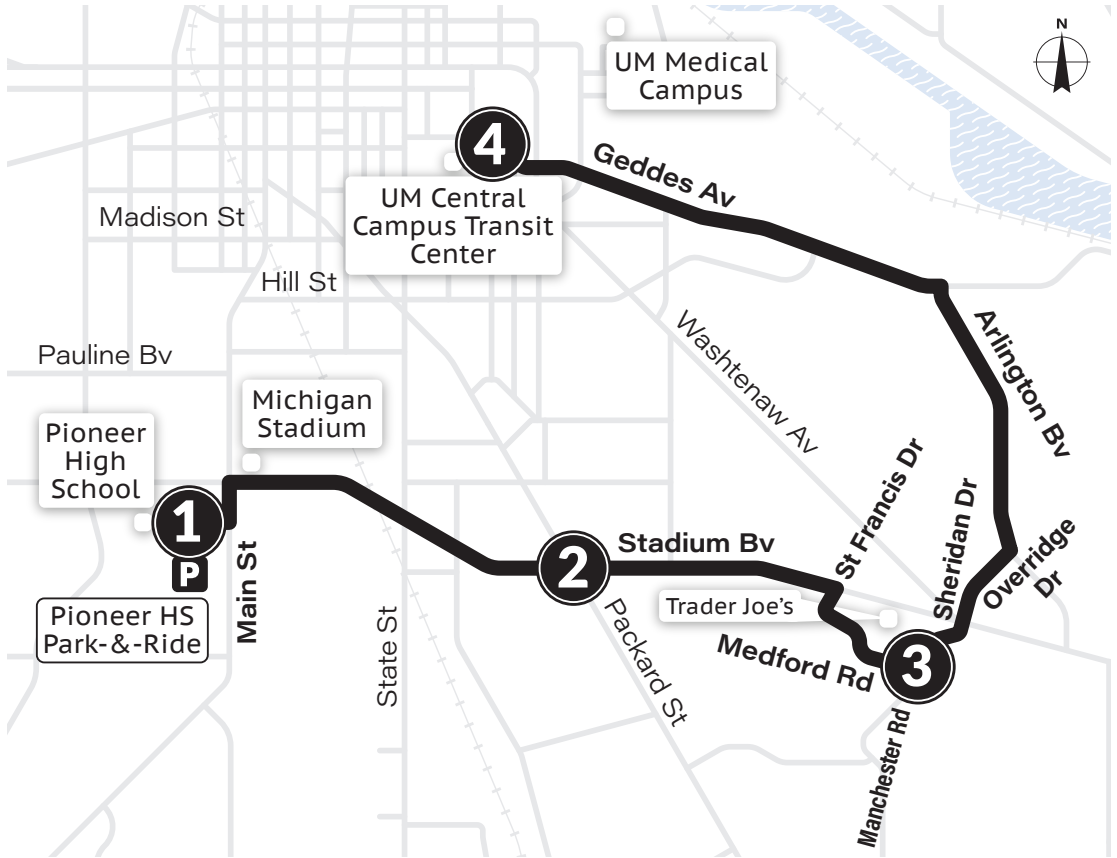

# 64 Geddes-E. Stadium

All Trips Connect to **Route 63** at the Central Campus Transit Center. Remain on the bus to reach the UM Medical Campus

## To Central Campus Transit Center

MONDAY-FRIDAY			
Pioneer HS Park-&-Ride	Stadium & Packard	Medford & Manchester	Central Campus Transit Ctr
<b>1</b>	<b>2</b>	<b>3</b>	<b>4</b>
6:30a	6:35a	6:40a	6:51a
7:00a	7:05a	7:10a	7:21a
7:30a	7:35a	7:40a	7:51a
8:00a	8:05a	8:10a	8:21a
8:30a	8:35a	8:40a	8:51a
—	—	—	—
<b>3:30p</b>	<b>3:35p</b>	<b>3:40p</b>	<b>3:51p</b>
<b>4:00p</b>	<b>4:05p</b>	<b>4:10p</b>	<b>4:21p</b>
<b>4:30p</b>	<b>4:35p</b>	<b>4:40p</b>	<b>4:51p</b>
<b>5:00p</b>	<b>5:05p</b>	<b>5:10p</b>	<b>5:21p</b>
<b>5:30p</b>	<b>5:35p</b>	<b>5:40p</b>	<b>5:51p</b>
<b>6:00p</b>	<b>6:05p</b>	<b>6:10p</b>	<b>6:21p</b>

## To Pioneer High School Park & Ride

MONDAY-FRIDAY			
Central Campus Transit Ctr	Medford & Manchester	Stadium & Packard	Pioneer HS Park-&-Ride
<b>4</b>	<b>3</b>	<b>2</b>	<b>1</b>
7:06a	7:17a	7:23a	7:27a
7:36a	7:47a	7:53a	7:57a
8:06a	8:17a	8:23a	8:27a
8:36a	8:47a	8:53a	8:57a
9:06a	9:17a	9:23a	9:27a
—	—	—	—
<b>4:06p</b>	<b>4:17p</b>	<b>4:23p</b>	<b>4:27p</b>
<b>4:36p</b>	<b>4:47p</b>	<b>4:53p</b>	<b>4:57p</b>
<b>5:06p</b>	<b>5:17p</b>	<b>5:23p</b>	<b>5:27p</b>
<b>5:36p</b>	<b>5:47p</b>	<b>5:53p</b>	<b>5:57p</b>
<b>6:06p</b>	<b>6:17p</b>	<b>6:23p</b>	<b>6:27p</b>

**No Saturday or Sunday Service**