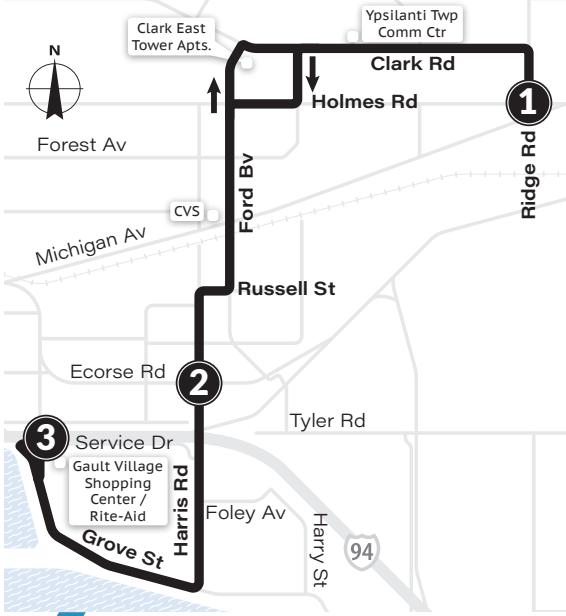

# ROUTE 68 Harris-Ford

Most Trips Connect to **Route 43** at Holmes & Ridge

## To Gault Village

\*Trip does NOT connect to Route 43