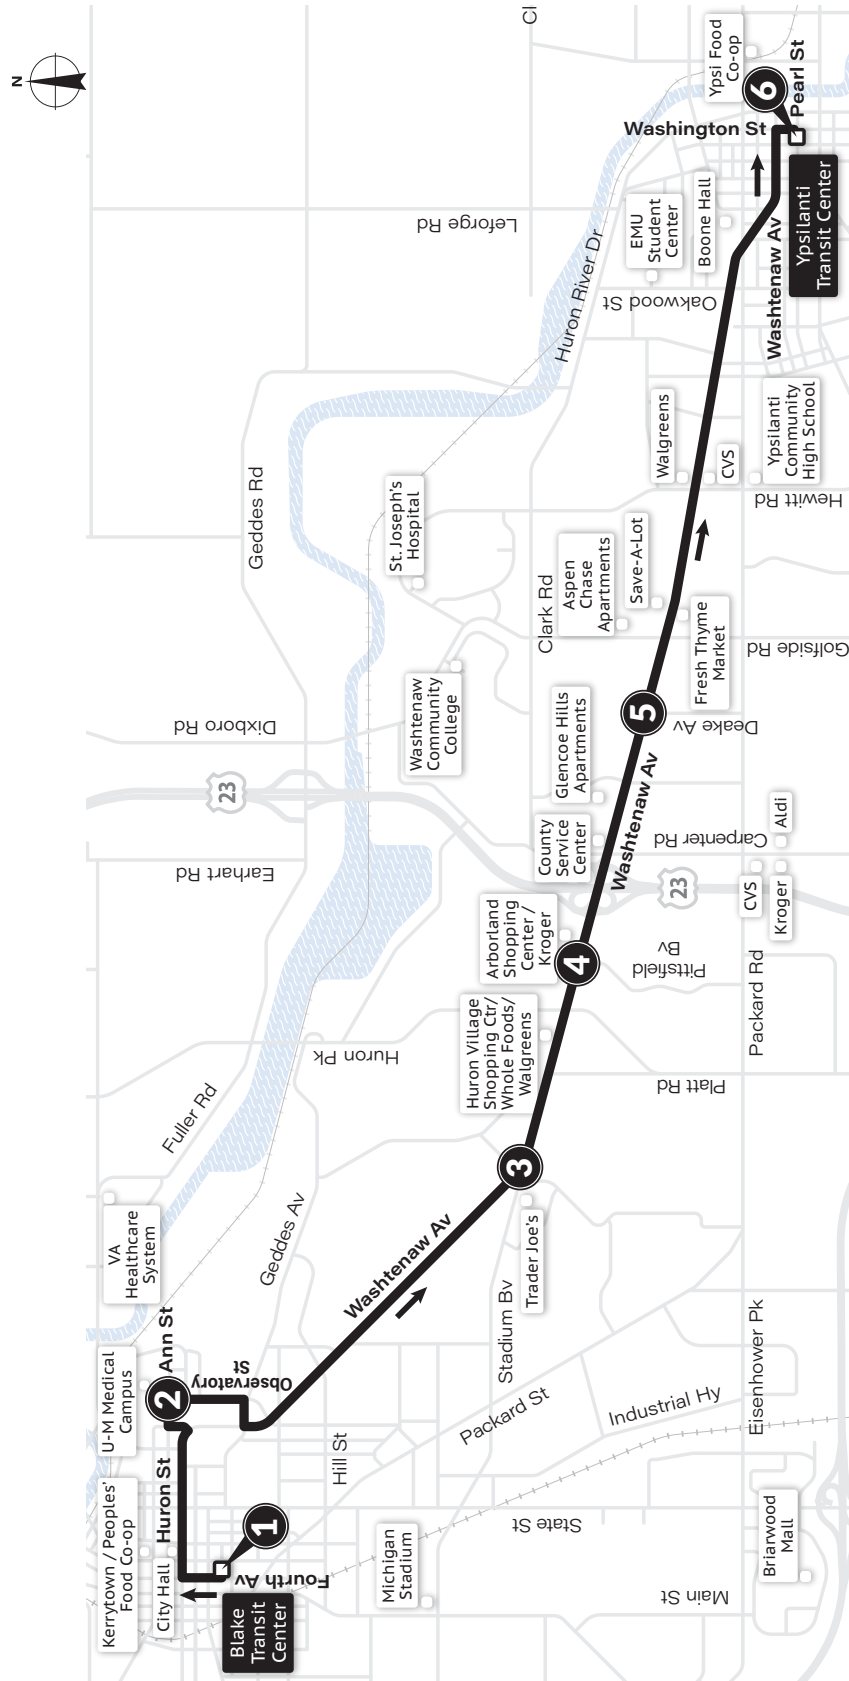

Holiday Schedule Effective:

- Friday, 11/29/24
- Thursday, 12/26/24 – Friday, 12/27/24
- Monday, 12/30/24 – Tuesday, 12/31/24

HOLIDAY SCHEDULE					
Ypsilanti Transit Center 6	Glencoe Crossing 5	Washt. & Pittsfield 4	Washt. & Sheridan 3	UM Hospital 2	Blake Transit Center 1
6:00a	6:11a	6:15a	6:21a	6:31a	6:41a
6:30a	6:41a	6:45a	6:51a	7:01a	7:11a
7:00a	7:11a	7:15a	7:21a	7:31a	7:41a
7:30a	7:41a	7:45a	7:51a	8:01a	8:11a
8:00a	8:11a	8:15a	8:21a	8:31a	8:41a
8:30a	8:41a	8:45a	8:51a	9:01a	9:11a
9:00a	9:11a	9:15a	9:21a	9:31a	9:41a
9:30a	9:41a	9:45a	9:51a	10:01a	10:11a
10:00a	10:11a	10:15a	10:21a	10:31a	10:41a
10:30a	10:41a	10:45a	10:51a	11:01a	11:11a
11:00a	11:11a	11:15a	11:21a	11:31a	11:41a
11:30a	11:41a	11:45a	11:51a	12:01p	12:11p
12:00p	12:11p	12:15p	12:21p	12:31p	12:41p
12:30p	12:41p	12:45p	12:51p	1:01p	1:11p
1:00p	1:11p	1:15p	1:21p	1:31p	1:41p
1:30p	1:41p	1:45p	1:51p	2:01p	2:11p
2:00p	2:11p	2:15p	2:21p	2:31p	2:41p
2:30p	2:41p	2:45p	2:51p	3:01p	3:11p
3:00p	3:11p	3:15p	3:21p	3:31p	3:41p
3:30p	3:41p	3:45p	3:51p	4:01p	4:11p
4:00p	4:11p	4:15p	4:21p	4:31p	4:41p
4:30p	4:41p	4:45p	4:51p	5:01p	5:11p
5:00p	5:11p	5:15p	5:21p	5:31p	5:41p
5:30p	5:41p	5:45p	5:51p	6:01p	6:11p
6:00p	6:11p	6:15p	6:21p	6:31p	6:41p
6:30p	6:41p	6:45p	6:51p	7:01p	7:11p
7:00p	7:11p	7:15p	7:21p	7:31p	7:41p
7:30p	7:41p	7:45p	7:51p	8:01p	8:11p
8:00p	8:11p	8:15p	8:21p	8:31p	8:41p
8:30p	8:41p	8:45p	8:51p	9:01p	9:11p
9:00p	9:11p	9:15p	9:21p	9:31p	9:41p
9:30p	9:41p	9:45p	9:51p	10:01p	10:11p
10:00p	10:11p	10:15p	10:21p	10:31p	10:41p
10:30p	10:41p	10:45p	10:51p	11:01p	11:11p
11:00p	11:11p	11:15p	11:21p	11:31p	11:41p
11:30p	11:41p	11:45p	11:51p	12:01a	12:11a