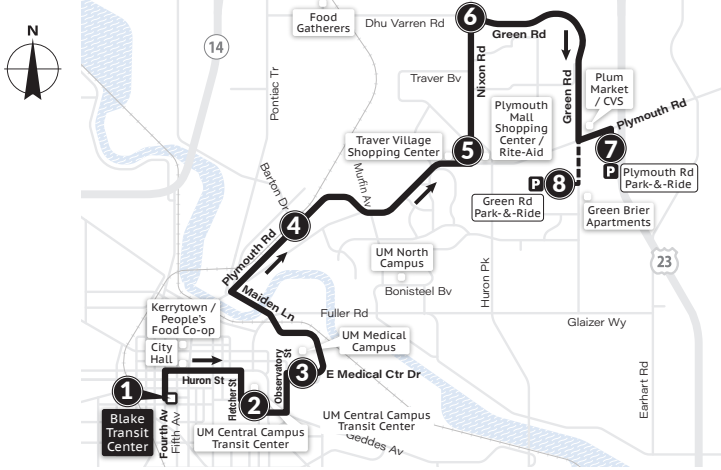

MONDAY-FRIDAY

Blake Transit Center 1	U-M Central Campus Transit Ctr 2	U-M Mott Hospital 3	Plymouth & Barton 4	Plymouth Mall 5	Green & Nixon 6	Plymouth Rd Park & Ride 7	Green Rd Park & Ride 8
6:00a	6:07a	6:14a	6:22a	6:29a	6:34a	6:42a	—
6:15a	6:22a	6:29a	6:37a	6:44a	6:49a	6:57a	—
6:30a	6:37a	6:44a	6:52a	6:59a	7:04a	7:12a	—
6:45a	6:52a	6:59a	7:07a	7:14a	7:19a	7:27a	—
7:00a	7:07a	7:14a	7:22a	7:29a	7:34a	7:42a	—
7:15a	7:22a	7:29a	7:37a	7:44a	7:49a	7:57a	—
7:30a	7:37a	7:44a	7:52a	7:59a	8:04a	8:12a	—
7:45a	7:52a	7:59a	8:07a	8:14a	8:19a	8:27a	—
8:00a	8:07a	8:14a	8:22a	8:29a	8:34a	8:42a	—
8:15a	8:22a	8:29a	8:37a	8:44a	8:49a	8:57a	—
8:30a	8:37a	8:44a	8:52a	8:59a	9:04a	9:12a	—
8:45a	8:52a	8:59a	9:07a	9:14a	9:19a	9:27a	—
9:00a	9:05a	9:11a	9:18a	9:23a	9:27a	9:34a	—
9:15a	9:20a	9:26a	9:33a	9:38a	9:42a	9:49a	—
9:30a	9:35a	9:41a	9:48a	9:53a	9:57a	10:04a	—
9:45a	9:50a	9:56a	10:03a	10:08a	10:12a	10:19a	—
10:00a	10:05a	10:11a	10:18a	10:23a	10:27a	10:34a	—
10:15a	10:20a	10:26a	10:33a	10:38a	10:42a	10:49a	—
10:30a	10:35a	10:41a	10:48a	10:53a	10:57a	11:04a	—
10:45a	10:50a	10:56a	11:03a	11:08a	11:12a	11:19a	—
11:00a	11:05a	11:11a	11:18a	11:23a	11:27a	11:34a	—
11:15a	11:20a	11:26a	11:33a	11:38a	11:42a	11:49a	—
11:30a	11:35a	11:41a	11:48a	11:53a	11:57a	12:04p	—
11:45a	11:50a	11:56a	12:03p	12:08p	12:12p	12:19p	—
12:00p	12:05p	12:11p	12:18p	12:23p	12:27p	12:34p	—
12:15p	12:20p	12:26p	12:33p	12:38p	12:42p	12:49p	—
12:30p	12:35p	12:41p	12:48p	12:53p	12:57p	1:04p	—
12:45p	12:50p	12:56p	1:03p	1:08p	1:12p	1:19p	—
1:00p	1:05p	1:11p	1:18p	1:23p	1:27p	1:34p	—
1:15p	1:20p	1:26p	1:33p	1:38p	1:42p	1:49p	—
1:30p	1:35p	1:41p	1:48p	1:53p	1:57p	2:04p	—
1:45p	1:50p	1:56p	2:03p	2:08p	2:12p	2:19p	—
2:00p	2:05p	2:11p	2:18p	2:23p	2:27p	2:34p	—
2:15p	2:20p	2:26p	2:33p	2:38p	2:42p	2:49p	—
2:30p	2:35p	2:41p	2:48p	2:53p	2:57p	3:04p	—
2:45p	2:52p	2:59p	3:07p	3:14p	3:19p	3:27p	—
3:00p	3:07p	3:14p	3:22p	3:29p	3:34p	3:42p	—
3:15p	3:22p	3:29p	3:37p	3:44p	3:49p	3:57p	—
3:30p	3:37p	3:44p	3:52p	3:59p	4:04p	4:12p	—
3:45p	3:52p	3:59p	4:07p	4:14p	4:19p	4:27p	—
4:00p	4:07p	4:14p	4:22p	4:29p	4:34p	4:42p	—
4:15p	4:22p	4:29p	4:37p	4:44p	4:49p	4:57p	—
4:30p	4:37p	4:44p	4:52p	4:59p	5:04p	5:12p	—