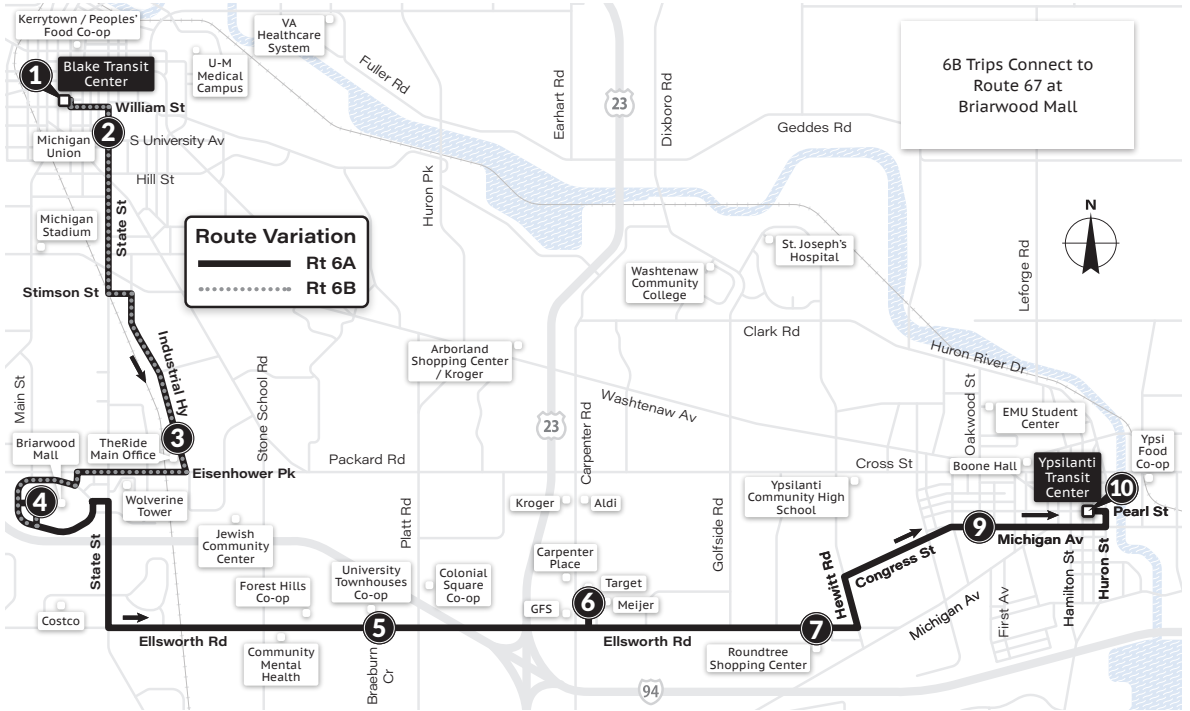

ROUTE 6 Ellsworth-State

To Ypsilanti
Transit Center

MONDAY-FRIDAY

Rt var.	Blake Transit Center ①	Michigan Union ②	TheRide Main Office ③	Briarwood Mall ④	Ellsworth & Braeburn ⑤	Meijer (Carpenter Rd) ⑥	Roundtree Shopping Center ⑦	Recreation Park ⑨	Ypsilanti Transit Center ⑩
6A	6:15a	6:19a	6:27a	6:36a	6:46a	6:52a	6:58a	7:04a	7:12a
6B	6:30a	6:34a	6:42a	6:51a	—	—	—	—	—
6A	6:45a	6:49a	6:57a	7:06a	7:16a	7:22a	7:28a	7:34a	7:42a
6B	7:00a	7:04a	7:12a	7:21a	—	—	—	—	—
6A	7:15a	7:19a	7:27a	7:36a	7:46a	7:52a	7:58a	8:04a	8:12a
6B	7:30a	7:34a	7:42a	7:51a	—	—	—	—	—
6A	7:45a	7:49a	7:57a	8:06a	8:16a	8:22a	8:28a	8:34a	8:42a
6B	8:00a	8:04a	8:12a	8:21a	—	—	—	—	—
6A	8:15a	8:19a	8:27a	8:36a	8:46a	8:52a	8:58a	9:04a	9:12a
6B	8:30a	8:34a	8:42a	8:51a	—	—	—	—	—
6A	8:45a	8:49a	8:57a	9:06a	9:16a	9:22a	9:28a	9:34a	9:42a
6B	9:00a	9:04a	9:12a	9:21a	—	—	—	—	—
6A	9:15a	9:19a	9:27a	9:36a	9:46a	9:52a	9:58a	10:04a	10:12a
6B	9:30a	9:34a	9:42a	9:51a	—	—	—	—	—
6A	9:45a	9:49a	9:57a	10:06a	10:16a	10:22a	10:28a	10:34a	10:42a
6B	10:00a	10:04a	10:12a	10:21a	—	—	—	—	—
6A	10:15a	10:19a	10:27a	10:36a	10:46a	10:52a	10:58a	11:04a	11:12a
6B	10:30a	10:34a	10:42a	10:51a	—	—	—	—	—
6A	10:45a	10:49a	10:57a	11:06a	11:16a	11:22a	11:28a	11:34a	11:42a
6B	11:00a	11:04a	11:12a	11:21a	—	—	—	—	—
6A	11:15a	11:19a	11:27a	11:36a	11:46a	11:52a	11:58a	12:04p	12:12p
6B	11:30a	11:34a	11:42a	11:51a	—	—	—	—	—
6A	11:45a	11:49a	11:57a	12:06p	12:16p	12:22p	12:28p	12:34p	12:42p
6B	12:00p	12:04p	12:12p	12:21p	—	—	—	—	—
6A	12:15p	12:19p	12:27p	12:36p	12:46p	12:52p	12:58p	1:04p	1:12p
6B	12:30p	12:34p	12:42p	12:51p	—	—	—	—	—
6A	12:45p	12:49p	12:57p	1:06p	1:16p	1:22p	1:28p	1:34p	1:42p
6B	1:00p	1:04p	1:12p	1:21p	—	—	—	—	—
6A	1:15p	1:19p	1:27p	1:36p	1:46p	1:52p	1:58p	2:04p	2:12p
6B	1:30p	1:34p	1:42p	1:51p	—	—	—	—	—
6A	1:45p	1:49p	1:57p	2:06p	2:16p	2:22p	2:28p	2:34p	2:42p
6B	2:00p	2:04p	2:12p	2:21p	—	—	—	—	—
6A	2:15p	2:19p	2:27p	2:36p	2:46p	2:52p	2:58p	3:04p	3:12p
6B	2:30p	2:34p	2:42p	2:51p	—	—	—	—	—
6A	2:45p	2:49p	2:57p	3:06p	3:16p	3:22p	3:28p	3:34p	3:42p
6B	3:00p	3:04p	3:12p	3:21p	—	—	—	—	—