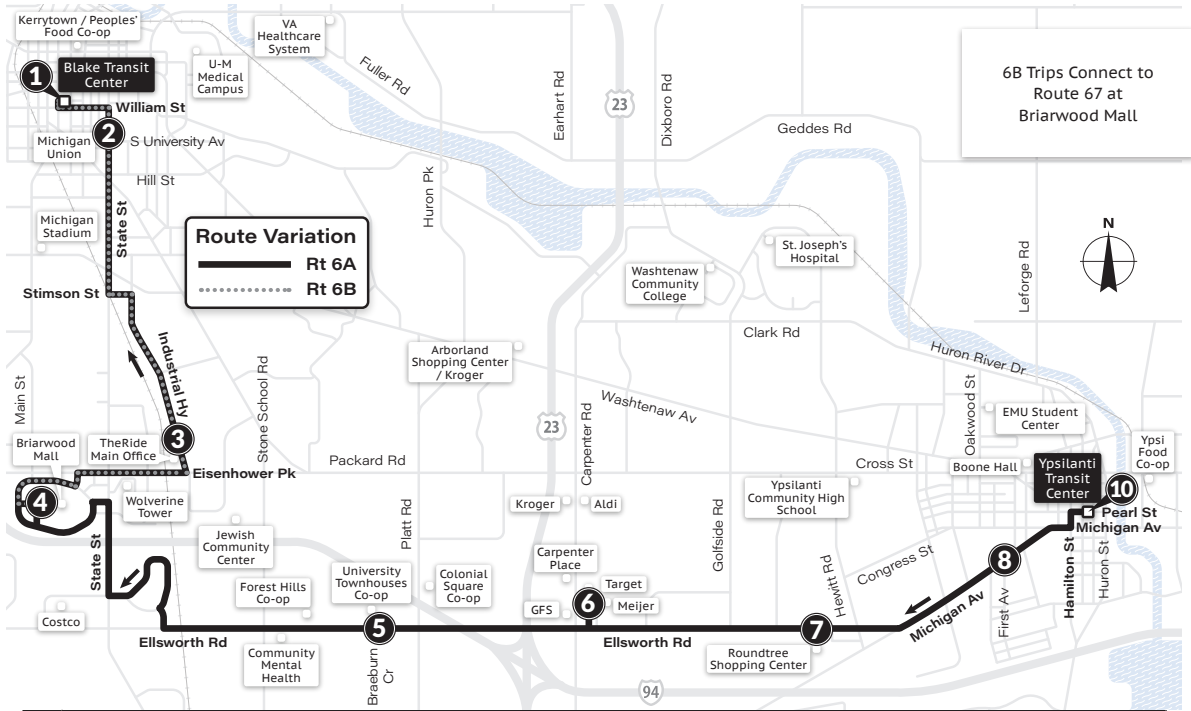

ROUTE 6 Ellsworth-State

To Blake Transit Center

MONDAY-FRIDAY

Rt var.	Ypsilanti Transit Center 10	Michigan & First 8	Roundtree Shopping Center 7	Meijer (Carpenter Rd) 6	Ellsworth & Braeburn 5	Briarwood Mall 4	TheRide Main Office 3	Michigan Union 2	Blake Transit Center 1
6A	6:15a	6:17a	6:21a	6:28a	6:32a	6:48a	6:52a	7:00a	7:12a
6B	—	—	—	—	—	7:03a	7:07a	7:15a	7:27a
6A	6:45a	6:47a	6:51a	6:58a	7:02a	7:18a	7:22a	7:30a	7:42a
6B	—	—	—	—	—	7:33a	7:37a	7:45a	7:57a
6A	7:15a	7:17a	7:21a	7:28a	7:32a	7:48a	7:52a	8:00a	8:12a
6B	—	—	—	—	—	8:03a	8:07a	8:15a	8:27a
6A	7:45a	7:47a	7:51a	7:58a	8:02a	8:18a	8:22a	8:30a	8:42a
6B	—	—	—	—	—	8:33a	8:37a	8:45a	8:57a
6A	8:15a	8:17a	8:21a	8:28a	8:32a	8:48a	8:52a	9:00a	9:12a
6B	—	—	—	—	—	9:03a	9:07a	9:15a	9:27a
6A	8:45a	8:47a	8:51a	8:58a	9:02a	9:18a	9:22a	9:30a	9:42a
6B	—	—	—	—	—	9:33a	9:37a	9:45a	9:57a
6A	9:15a	9:17a	9:21a	9:28a	9:32a	9:48a	9:52a	10:00a	10:12a
6B	—	—	—	—	—	10:03a	10:07a	10:15a	10:27a
6A	9:45a	9:47a	9:51a	9:58a	10:02a	10:18a	10:22a	10:30a	10:42a
6B	—	—	—	—	—	10:33a	10:37a	10:45a	10:57a
6A	10:15a	10:17a	10:21a	10:28a	10:32a	10:48a	10:52a	11:00a	11:12a
6B	—	—	—	—	—	11:03a	11:07a	11:15a	11:27a
6A	10:45a	10:47a	10:51a	10:58a	11:02a	11:18a	11:22a	11:30a	11:42a
6B	—	—	—	—	—	11:33a	11:37a	11:45a	11:57a
6A	11:15a	11:17a	11:21a	11:28a	11:32a	11:48a	11:52a	12:00p	12:12p
6B	—	—	—	—	—	12:03p	12:07p	12:15p	12:27p
6A	11:45a	11:47a	11:51a	11:58a	12:02p	12:18p	12:22p	12:30p	12:42p
6B	—	—	—	—	—	12:33p	12:37p	12:45p	12:57p
6A	12:15p	12:17p	12:21p	12:28p	12:32p	12:48p	12:52p	1:00p	1:12p
6B	—	—	—	—	—	1:03p	1:07p	1:15p	1:27p
6A	12:45p	12:47p	12:51p	12:58p	1:02p	1:18p	1:22p	1:30p	1:42p
6B	—	—	—	—	—	1:33p	1:37p	1:45p	1:57p
6A	1:15p	1:17p	1:21p	1:28p	1:32p	1:48p	1:52p	2:00p	2:12p
6B	—	—	—	—	—	2:03p	2:07p	2:15p	2:27p
6A	1:45p	1:47p	1:51p	1:58p	2:02p	2:18p	2:22p	2:30p	2:42p
6B	—	—	—	—	—	2:33p	2:37p	2:45p	2:57p
6A	2:15p	2:17p	2:21p	2:28p	2:32p	2:48p	2:52p	3:00p	3:12p
6B	—	—	—	—	—	3:03p	3:07p	3:15p	3:27p
6A	2:45p	2:47p	2:51p	2:58p	3:02p	3:18p	3:22p	3:30p	3:42p