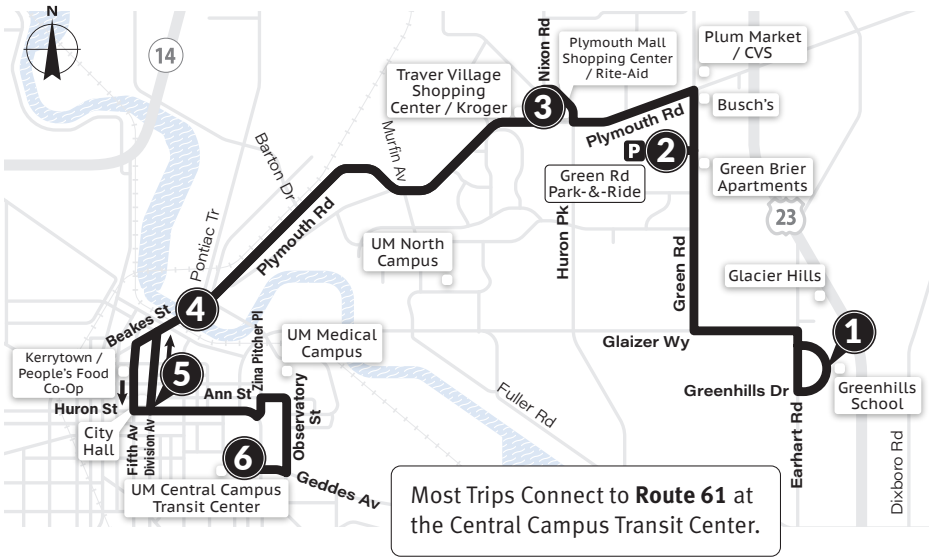

UM-Plymouth-Greenhills ROUTE 65

To Greenhills

To Central Campus Transit Center

MONDAY-FRIDAY					MONDAY-FRIDAY				
Central Campus Transit Ctr	Division & Huron	Plymouth Mall	Green Rd Park & Ride	Greenhills	Greenhills	Green Rd Park & Ride	Plymouth Mall	Broadway & Swift	Central Campus Transit Ctr
6	5	3	2	1	1	2	3	4	6
6:35a	6:41a	6:53a	6:58a	7:10a	6:43a	6:49a	6:53a	7:02a	7:22a
7:05a	7:11a	7:23a	7:28a	7:40a	7:13a	7:19a	7:23a	7:32a	7:52a
7:35a	7:41a	7:53a	7:58a	8:10a	7:43a	7:49a	7:53a	8:02a	8:22a
8:05a	8:11a	8:23a	8:28a	8:40a	8:13a	8:19a	8:23a	8:32a	8:52a
8:35a	8:41a	8:53a	8:58a	9:10a	8:43a	8:49a	8:53a	9:02a	9:22a
9:05a	9:11a	9:23a	9:28a	9:40a	9:13a	9:19a	9:23a	9:32a	9:52a
9:35a	9:41a	9:53a	9:58a	10:10a	9:43a	9:49a	9:53a	10:02a	10:22a
10:05a	10:11a	10:23a	10:28a	10:40a	10:13a	10:19a	10:23a	10:32a	10:52a
10:35a	10:41a	10:53a	10:58a	11:10a	10:43a	10:49a	10:53a	11:02a	11:22a
11:05a	11:11a	11:23a	11:28a	11:40a	11:13a	11:19a	11:23a	11:32a	11:52a
11:35a	11:41a	11:53a	11:58a	12:10p	11:43a	11:49a	11:53a	12:02p	12:22p
12:05p	12:11p	12:23p	12:28p	12:40p	12:13p	12:19p	12:23p	12:32p	12:52p
12:35p	12:41p	12:53p	12:58p	1:10p	12:43p	12:49p	12:53p	1:02p	1:22p
1:05p	1:11p	1:23p	1:28p	1:40p	1:13p	1:19p	1:23p	1:32p	1:52p
1:35p	1:41p	1:53p	1:58p	2:10p	1:43p	1:49p	1:53p	2:02p	2:22p
2:05p	2:11p	2:23p	2:28p	2:40p	2:13p	2:19p	2:23p	2:32p	2:52p
2:35p	2:41p	2:53p	2:58p	3:10p	2:43p	2:49p	2:53p	3:02p	3:22p
3:05p	3:11p	3:23p	3:28p	3:40p	3:13p	3:19p	3:23p	3:32p	3:52p
3:35p	3:41p	3:53p	3:58p	4:10p	3:43p	3:49p	3:53p	4:02p	4:22p
4:05p	4:11p	4:23p	4:28p	4:40p	4:13p	4:19p	4:23p	4:32p	4:52p
4:35p	4:41p	4:53p	4:58p	5:10p	4:43p	4:49p	4:53p	5:02p	5:22p
5:05p	5:11p	5:23p	5:28p	5:40p	5:13p	5:19p	5:23p	5:32p	5:52p
5:35p	5:41p	5:53p	5:58p	6:10p	5:43p	5:49p	5:53p	6:02p	6:22p
6:05p	6:11p	6:23p	6:28p	6:40p	6:13p	6:19p	6:23p	6:32p	6:52p
6:35p	6:41p	6:53p	6:58p	7:10p	6:43p	6:49p	6:53p	7:02p	7:22p*
7:05p	7:11p	7:23p	7:28p	7:40p	7:13p	7:19p	7:23p	7:32p	7:52p*
7:35p	7:41p	7:53p	7:58p	8:10p	7:43p	7:49p	7:53p	8:02p	8:22p*
8:05p	8:11p	8:23p	8:28p	8:40p					
8:35p	8:41p	8:53p	8:58p	9:10p					

*Trip does NOT connect to Route 61

No Saturday or Sunday Service