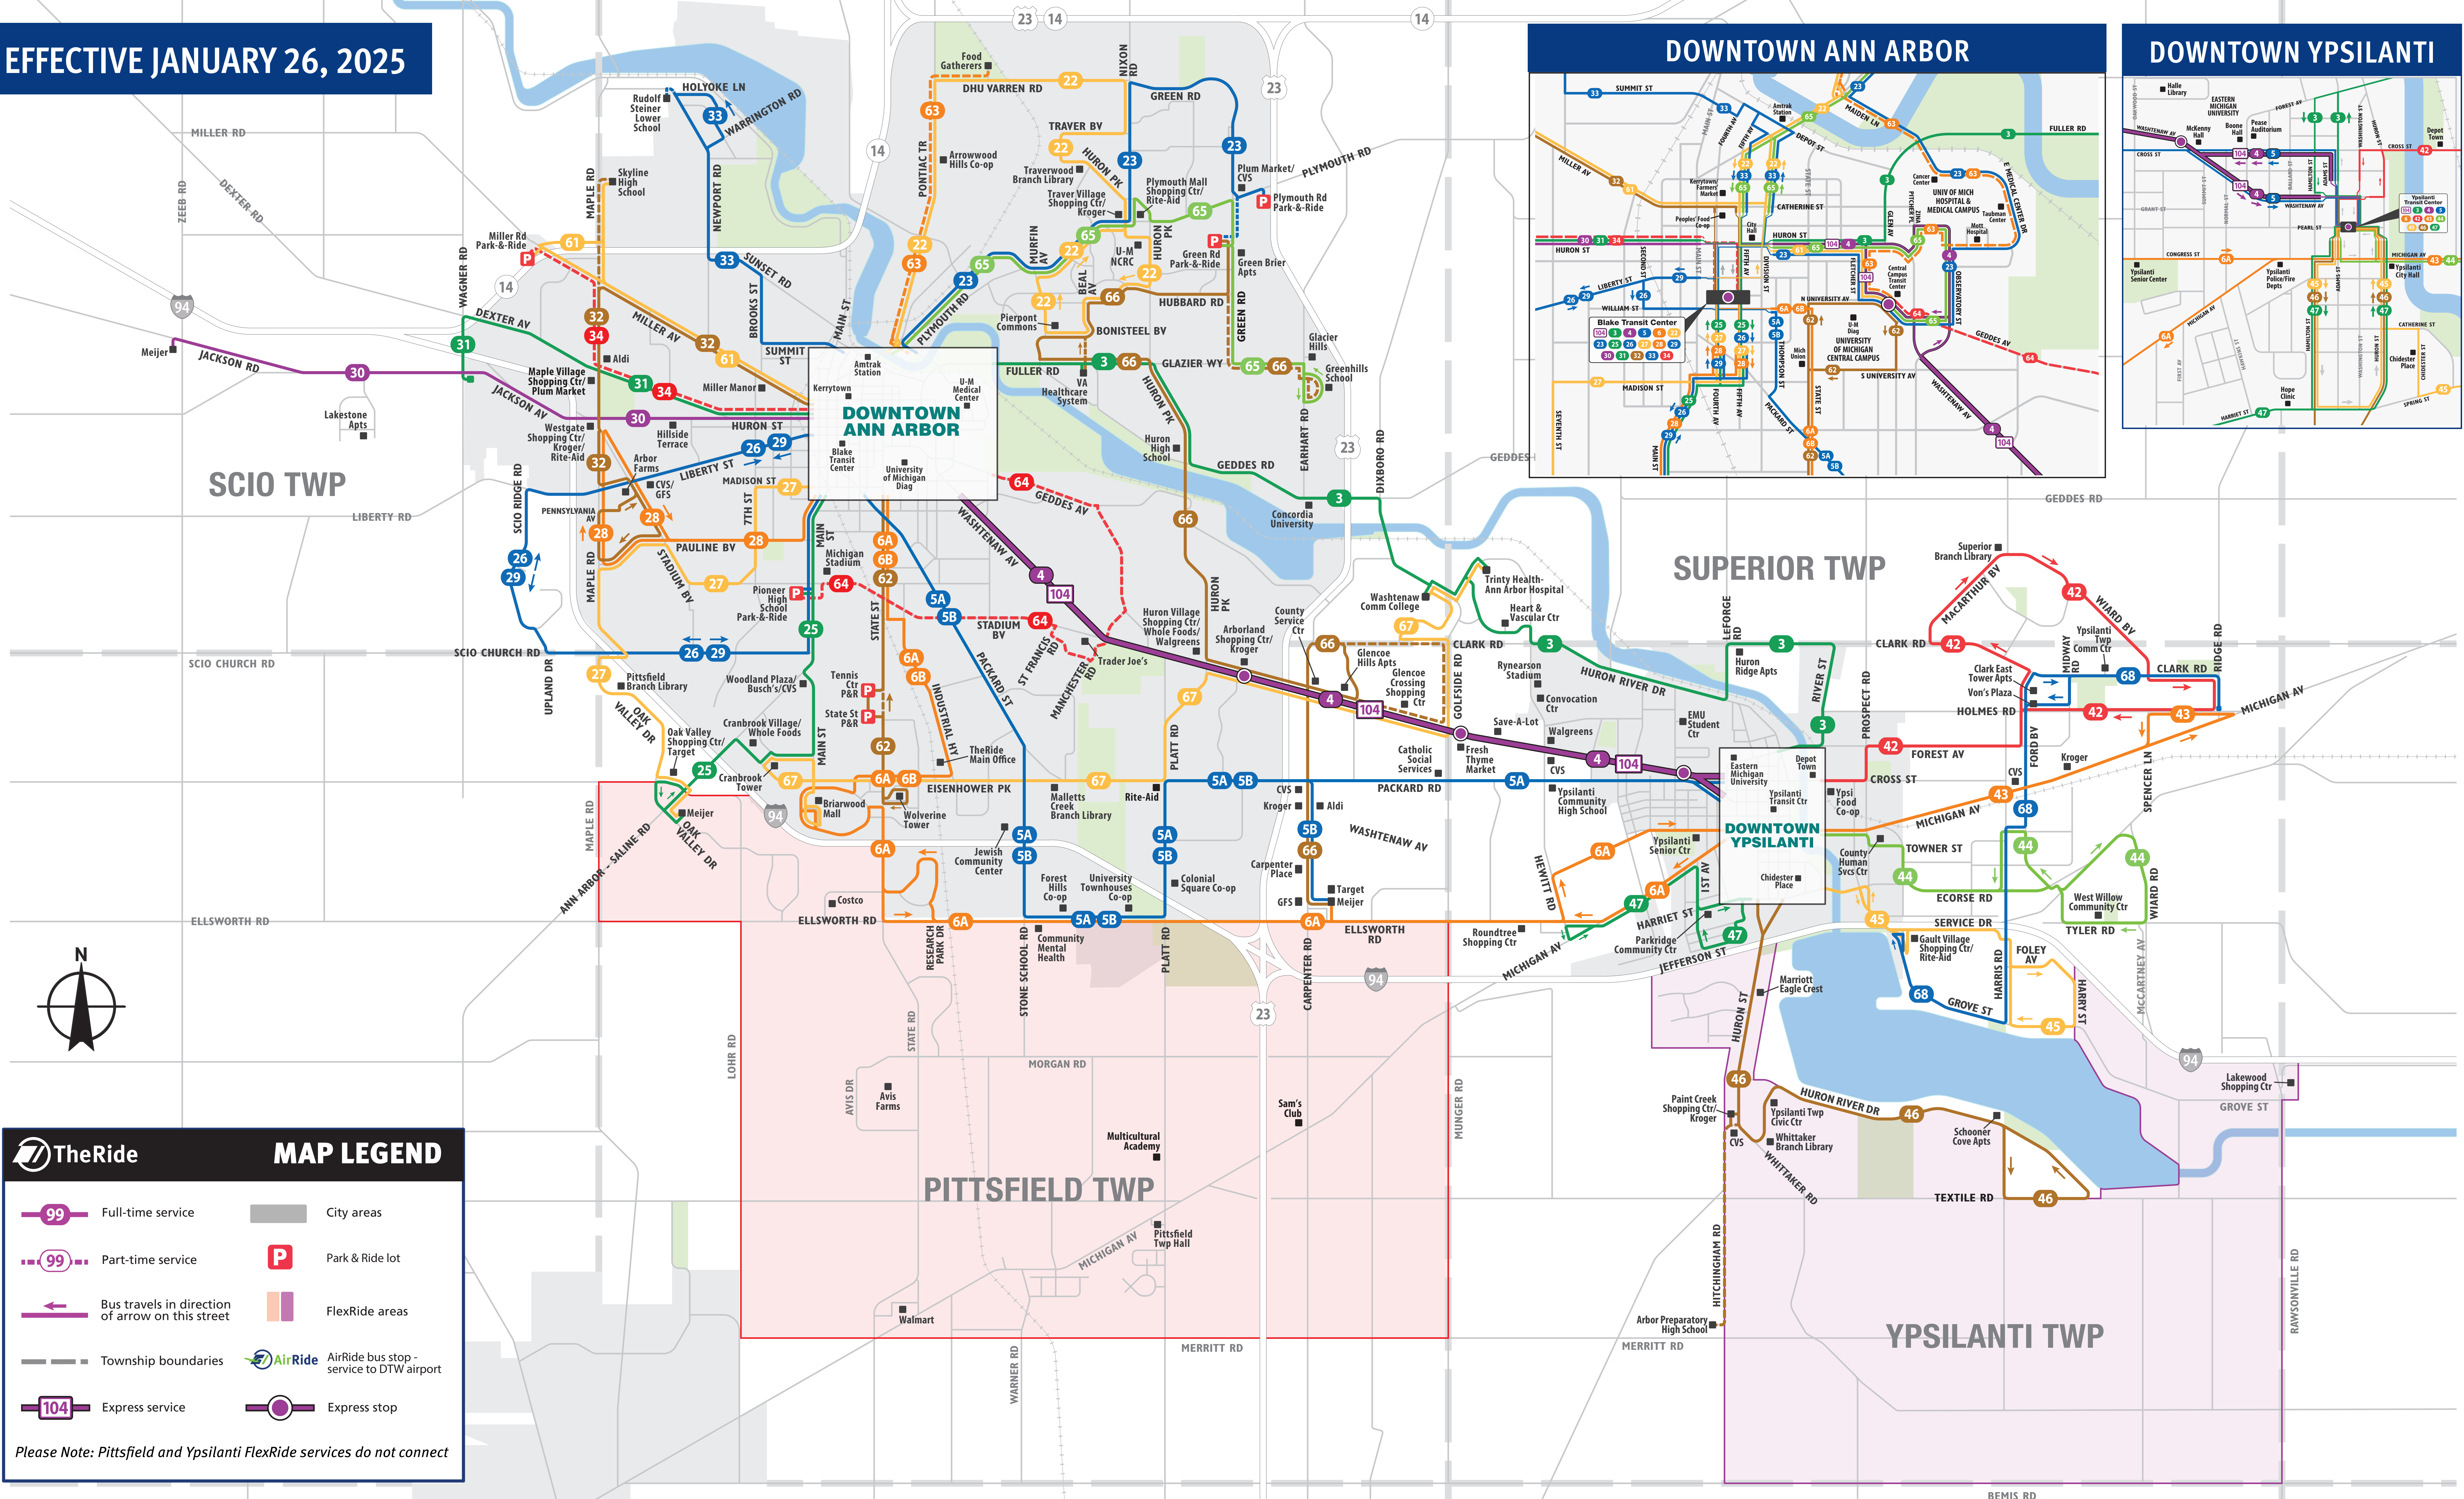

# SYSTEM MAP

EFFECTIVE JANUARY 26, 2025

**TheRide**

**MAP LEGEND**

- Full-time service
- Part-time service
- Bus travels in direction of arrow on this street
- Township boundaries
- Express service
- City areas
- Park & Ride lot
- FlexRide areas
- AirRide bus stop-service to DTW airport
- Express stop

*Please Note: Pittsfield and Ypsilanti FlexRide services do not connect*