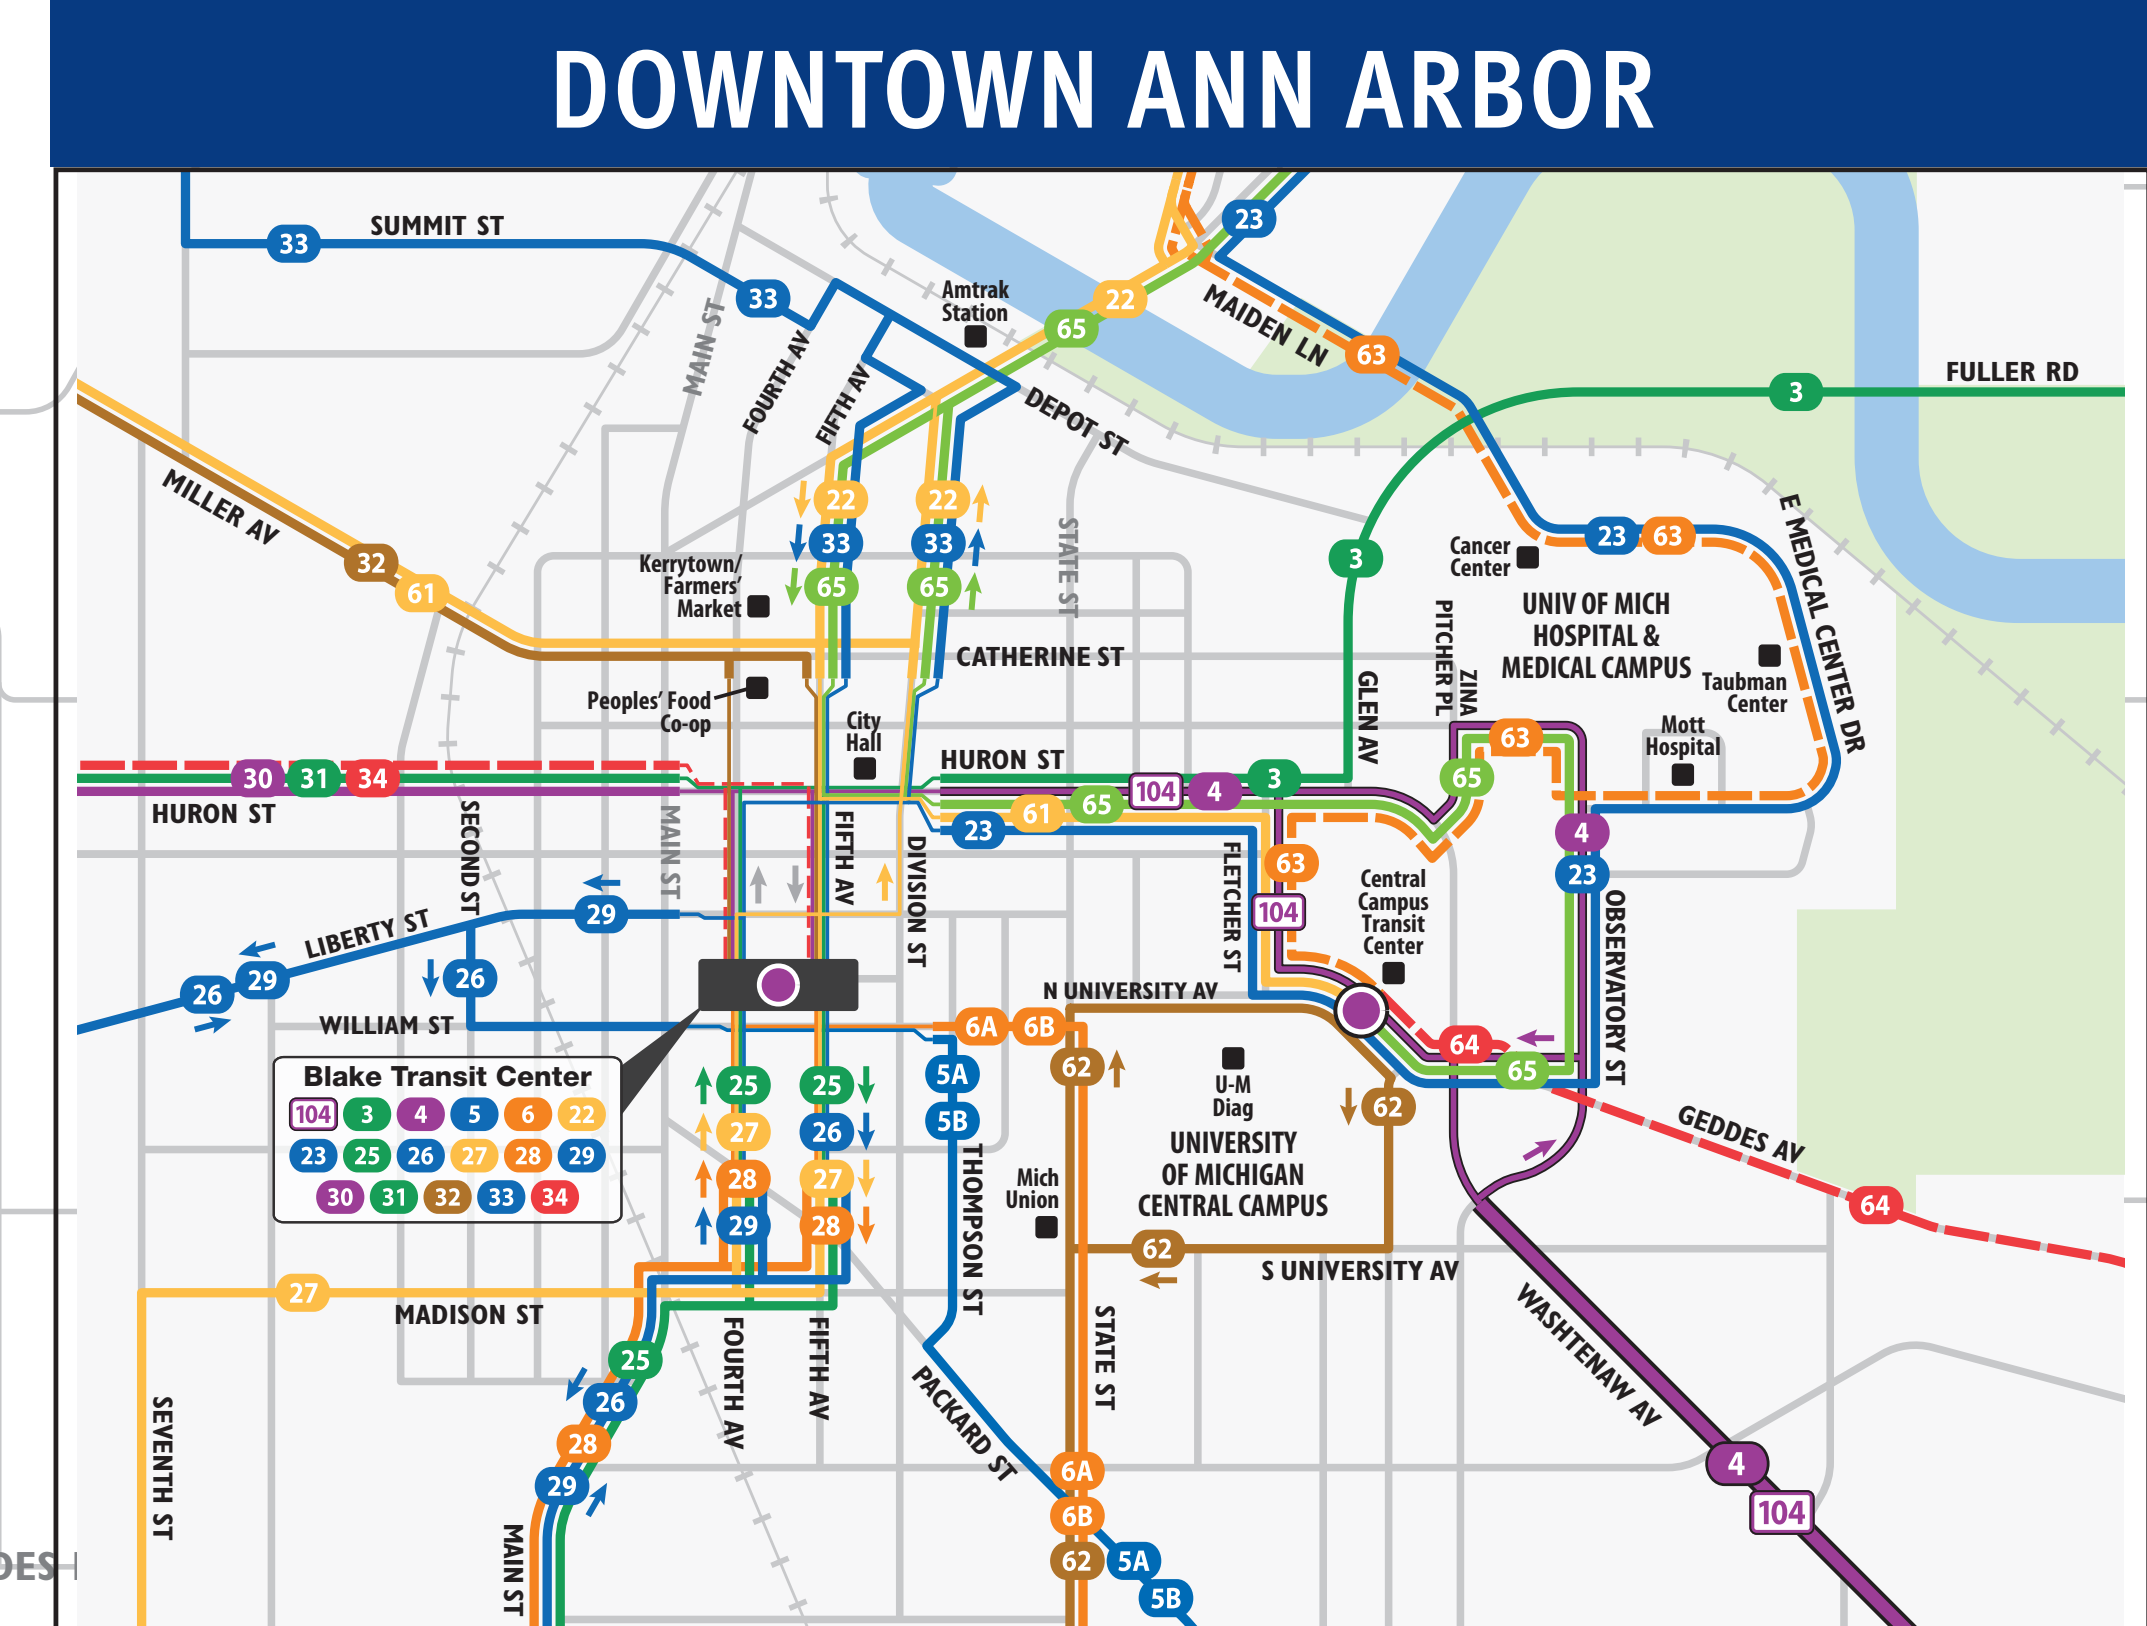

# SYSTEM MAP

EFFECTIVE JANUARY 26, 2025

**TheRide**

**MAP LEGEND**

- Full-time service
- Part-time service
- Bus travels in direction of arrow on this street
- Township boundaries
- Express service
- City areas
- Park & Ride lot
- FlexRide areas
- AirRide bus stop-service to DTW airport
- Express stop

*Please Note: Pittsfield and Ypsilanti FlexRide services do not connect*