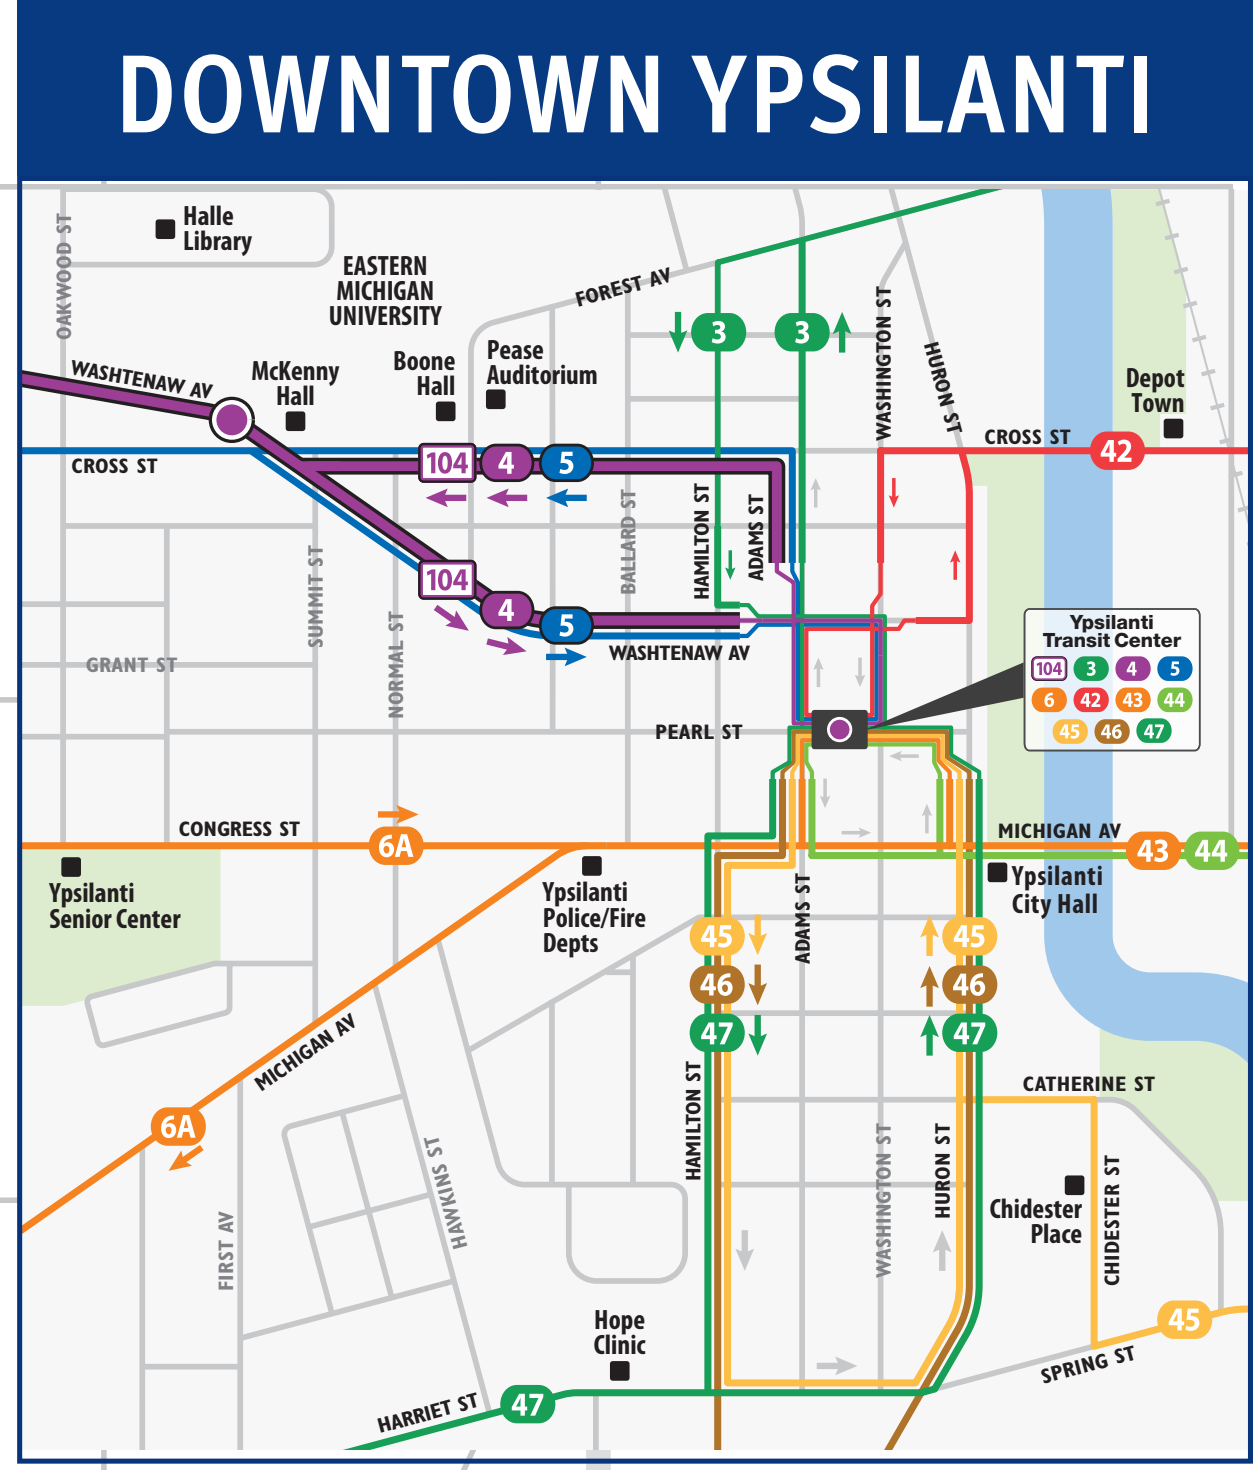

# SYSTEM MAP

EFFECTIVE JANUARY 26, 2025

**TheRide**

**MAP LEGEND**

- Full-time service
- Part-time service
- Bus travels in direction of arrow on this street
- Township boundaries
- Express service
- City areas
- Park & Ride lot
- FlexRide areas
- AirRide bus stop-service to DTW airport
- Express stop

*Please Note: Pittsfield and Ypsilanti FlexRide services do not connect*