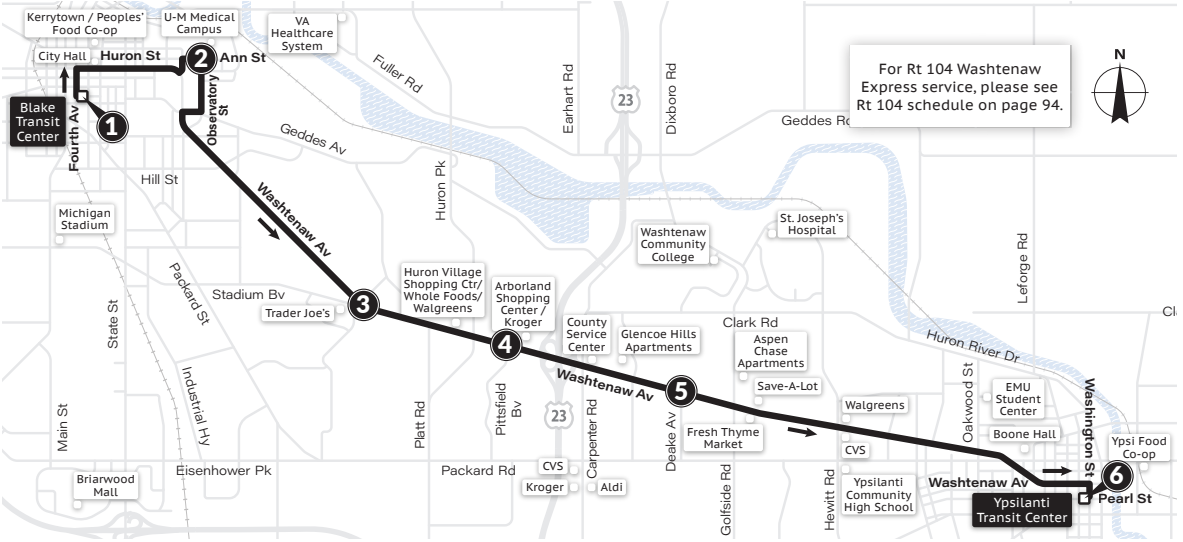

4 Washtenaw Local

To Ypsilanti
Transit Center

MONDAY-FRIDAY

Blake Transit Center ①	UM Hospital ②	Washt. & Sheridan ③	Washt. & Pittsfield ④	Glencoe Crossing ⑤	Ypsilanti Transit Center ⑥
6:15a	6:23a	6:32a	6:38a	6:41a	6:55a
6:30a	6:38a	6:47a	6:53a	6:56a	7:10a
6:45a	6:53a	7:02a	7:08a	7:11a	7:25a
7:00a	7:08a	7:17a	7:23a	7:26a	7:40a
7:15a	7:23a	7:32a	7:38a	7:41a	7:55a
7:30a	7:38a	7:47a	7:53a	7:56a	8:10a
7:45a	7:53a	8:02a	8:08a	8:11a	8:25a
8:00a	8:08a	8:17a	8:23a	8:26a	8:40a
8:15a	8:23a	8:32a	8:38a	8:41a	8:55a
8:30a	8:38a	8:47a	8:53a	8:56a	9:10a
8:45a	8:53a	9:02a	9:08a	9:11a	9:25a
9:00a	9:08a	9:17a	9:23a	9:26a	9:40a
9:15a	9:23a	9:32a	9:38a	9:41a	9:55a
9:30a	9:38a	9:47a	9:53a	9:56a	10:10a
9:45a	9:53a	10:02a	10:08a	10:11a	10:25a
10:00a	10:08a	10:18a	10:26a	10:29a	10:41a
10:15a	10:23a	10:33a	10:41a	10:44a	10:56a
10:30a	10:38a	10:48a	10:56a	10:59a	11:11a
10:45a	10:53a	11:03a	11:11a	11:14a	11:26a
11:00a	11:08a	11:18a	11:26a	11:29a	11:41a
11:15a	11:23a	11:33a	11:41a	11:44a	11:56a
11:30a	11:38a	11:48a	11:56a	11:59a	12:11p
11:45a	11:53a	12:03p	12:11p	12:14p	12:26p
12:00p	12:08p	12:18p	12:26p	12:29p	12:41p
12:15p	12:23p	12:33p	12:41p	12:44p	12:56p
12:30p	12:38p	12:48p	12:56p	12:59p	1:11p
12:45p	12:53p	1:03p	1:11p	1:14p	1:26p
1:00p	1:08p	1:18p	1:26p	1:29p	1:41p
1:15p	1:23p	1:33p	1:41p	1:44p	1:56p
1:30p	1:38p	1:48p	1:56p	1:59p	2:11p

MONDAY-FRIDAY (Continued)

Blake Transit Center ①	UM Hospital ②	Washt. & Sheridan ③	Washt. & Pittsfield ④	Glencoe Crossing ⑤	Ypsilanti Transit Center ⑥
1:45p	1:53p	2:03p	2:11p	2:14p	2:26p
2:00p	2:08p	2:18p	2:26p	2:29p	2:41p
2:15p	2:23p	2:33p	2:41p	2:44p	2:56p
2:30p	2:38p	2:48p	2:56p	2:59p	3:11p
2:45p	2:53p	3:03p	3:11p	3:14p	3:26p
3:00p	3:06p	3:14p	3:32p	3:35p	3:50p
3:16p	3:22p	3:30p	3:48p	3:51p	4:06p
3:32p	3:38p	3:46p	4:04p	4:07p	4:22p
3:48p	3:54p	4:02p	4:20p	4:23p	4:38p
4:04p	4:10p	4:18p	4:36p	4:39p	4:54p
4:20p	4:26p	4:34p	4:52p	4:55p	5:10p
4:36p	4:42p	4:50p	5:08p	5:11p	5:26p
4:52p	4:58p	5:06p	5:24p	5:27p	5:42p
5:08p	5:14p	5:22p	5:40p	5:43p	5:58p
5:24p	5:30p	5:38p	5:56p	5:59p	6:14p
5:40p	5:46p	5:54p	6:12p	6:15p	6:30p
5:56p	6:02p	6:10p	6:28p	6:31p	6:46p
6:12p	6:18p	6:26p	6:44p	6:47p	7:02p
6:28p	6:34p	6:42p	7:00p	7:03p	7:18p
6:45p	6:53p	7:03p	7:11p	7:14p	7:26p
7:15p	7:23p	7:33p	7:41p	7:44p	7:56p
7:45p	7:53p	8:03p	8:11p	8:14p	8:26p
8:15p	8:23p	8:33p	8:41p	8:44p	8:56p
8:45p	8:53p	9:03p	9:11p	9:14p	9:26p
9:15p	9:23p	9:33p	9:41p	9:44p	9:56p
9:45p	9:53p	10:03p	10:11p	10:14p	10:26p
10:15p	10:23p	10:33p	10:41p	10:44p	10:56p
10:45p	10:53p	11:03p	11:11p	11:14p	11:26p
11:15p	11:23p	11:33p	11:41p	11:44p	11:56p
11:45p	11:53p	12:03a	12:11a	12:14a	12:26a