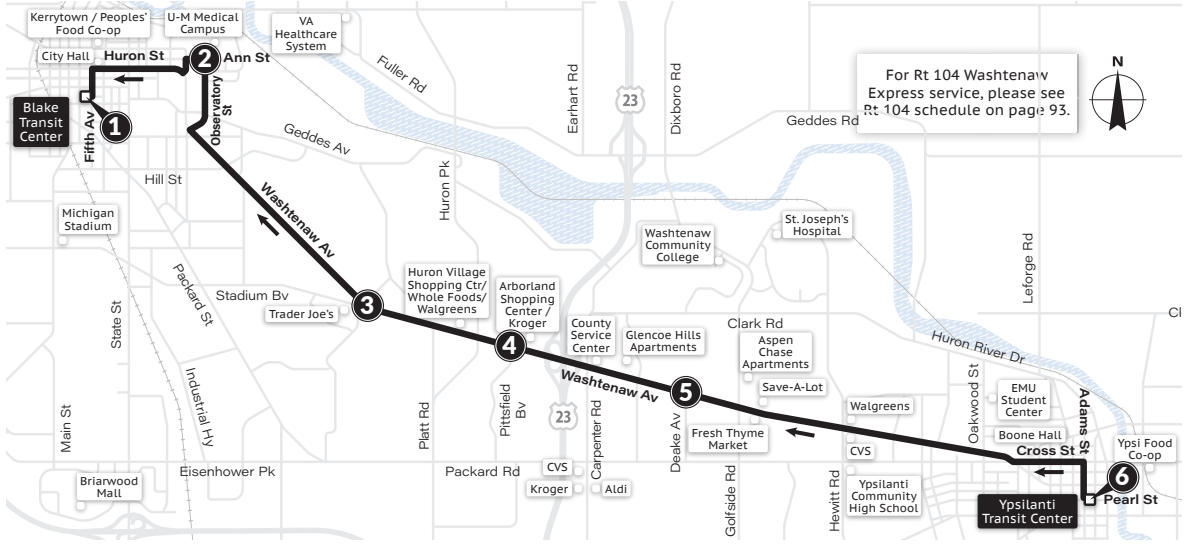

4 Washtenaw Local

To Blake Transit Center

MONDAY-FRIDAY

Ypsilanti Transit Center 6	Glencoe Crossing 5	Washt. & Pittsfield 4	Washt. & Sheridan 3	UM Hospital 2	Blake Transit Center 1
6:00a	6:11a	6:15a	6:21a	6:31a	6:42a
6:15a	6:26a	6:30a	6:36a	6:46a	6:57a
6:30a	6:41a	6:45a	6:51a	7:01a	7:12a
6:45a	6:56a	7:00a	7:06a	7:16a	7:27a
7:00a	7:11a	7:15a	7:21a	7:31a	7:42a
7:15a	7:26a	7:30a	7:36a	7:46a	7:57a
7:30a	7:41a	7:45a	7:51a	8:01a	8:12a
7:45a	7:56a	8:00a	8:06a	8:16a	8:27a
8:00a	8:11a	8:15a	8:21a	8:31a	8:42a
8:15a	8:26a	8:30a	8:36a	8:46a	8:57a
8:30a	8:41a	8:45a	8:51a	9:01a	9:12a
8:45a	8:56a	9:00a	9:06a	9:16a	9:27a
9:00a	9:11a	9:15a	9:21a	9:31a	9:42a
9:15a	9:26a	9:30a	9:36a	9:46a	9:57a
9:30a	9:41a	9:45a	9:51a	10:01a	10:12a
9:45a	9:56a	10:00a	10:06a	10:16a	10:27a
10:00a	10:11a	10:15a	10:21a	10:31a	10:42a
10:15a	10:26a	10:30a	10:36a	10:46a	10:57a
10:30a	10:41a	10:45a	10:51a	11:01a	11:12a
10:45a	10:56a	11:00a	11:06a	11:16a	11:26a
11:00a	11:11a	11:15a	11:21a	11:31a	11:41a
11:15a	11:26a	11:30a	11:36a	11:46a	11:56a
11:30a	11:41a	11:45a	11:51a	12:01p	12:11p
11:45a	11:56a	12:00p	12:06p	12:16p	12:26p
12:00p	12:11p	12:15p	12:21p	12:31p	12:41p
12:15p	12:26p	12:30p	12:36p	12:46p	12:56p
12:30p	12:41p	12:45p	12:51p	1:01p	1:11p
12:45p	12:56p	1:00p	1:06p	1:16p	1:26p
1:00p	1:11p	1:15p	1:21p	1:31p	1:41p
1:15p	1:26p	1:30p	1:36p	1:46p	1:56p
1:30p	1:41p	1:45p	1:51p	2:01p	2:11p