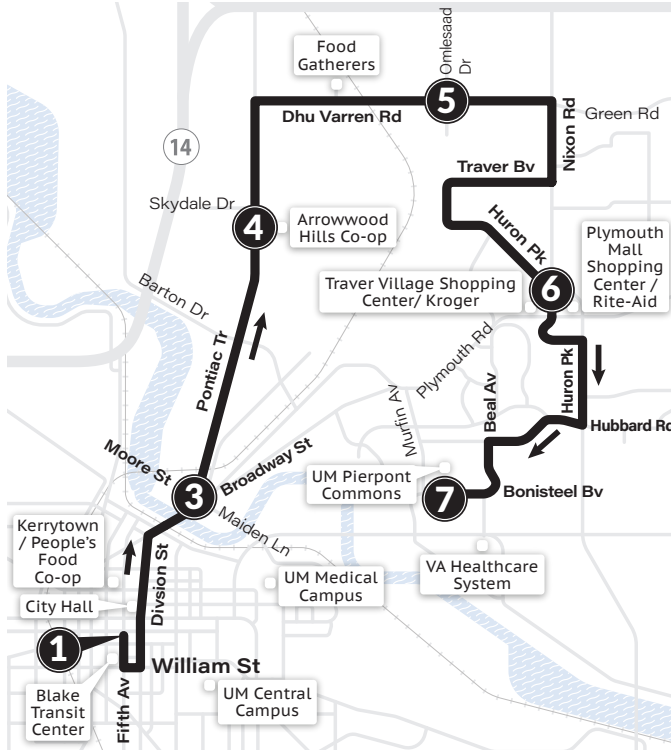

MONDAY-FRIDAY

Fifth & Washington 1	Pontiac & Moore 3	Arrowwood Hills 4	Traver & Logan School 5	Plymouth Mall 6	Pierpont Commons 7
6:30a	6:35a	6:41a	6:48a	6:51a	7:03a
7:00a	7:05a	7:11a	7:18a	7:21a	7:33a
7:30a	7:35a	7:41a	7:48a	7:51a	8:03a
8:00a	8:05a	8:11a	8:18a	8:21a	8:33a
8:30a	8:35a	8:41a	8:48a	8:51a	9:03a
9:00a	9:05a	9:11a	9:18a	9:21a	9:33a
9:30a	9:35a	9:41a	9:48a	9:51a	10:03a
10:00a	10:05a	10:11a	10:18a	10:21a	10:33a
10:30a	10:34a	10:38a	10:45a	10:48a	10:57a
11:00a	11:04a	11:08a	11:15a	11:18a	11:27a
11:30a	11:34a	11:38a	11:45a	11:48a	11:57a
12:00p	12:04p	12:08p	12:15p	12:18p	12:27p
12:30p	12:34p	12:38p	12:45p	12:48p	12:57p
1:00p	1:05p	1:13p	1:20p	1:23p	1:33p
1:30p	1:35p	1:43p	1:50p	1:53p	2:03p
2:00p	2:05p	2:13p	2:20p	2:23p	2:33p
2:30p	2:35p	2:43p	2:50p	2:53p	3:03p
3:00p	3:05p	3:13p	3:20p	3:23p	3:33p
3:30p	3:35p	3:43p	3:50p	3:53p	4:03p
4:00p	4:05p	4:13p	4:20p	4:23p	4:33p
4:30p	4:35p	4:43p	4:50p	4:53p	5:03p
5:00p	5:05p	5:13p	5:20p	5:23p	5:33p
5:30p	5:35p	5:43p	5:50p	5:53p	6:03p
6:00p	6:05p	6:13p	6:20p	6:23p	6:33p
7:00p	7:05p	7:10p	7:18p	7:21p	7:33p
8:00p	8:05p	8:10p	8:18p	8:21p	8:33p
9:00p	9:05p	9:10p	9:18p	9:21p	9:33p
10:00p	10:05p	10:10p	10:18p	10:21p	10:33p
11:00p	11:05p	11:10p	11:18p	11:21p	11:33p

BTC Temporarily Closed. See page 2 for details.