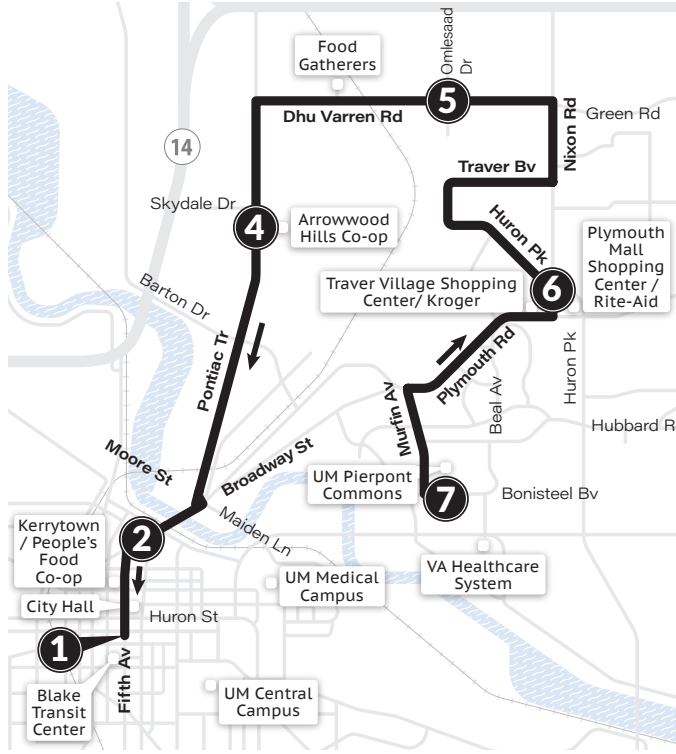

22 Pontiac-Dhu Varren

To Fifth & Washington

MONDAY-FRIDAY

Pierpont Commons 7	Plymouth Mall 6	Traver & Logan School 5	Arrowwood Hills 4	Beakes & Summit 2	Fifth & Washington 1
6:05a	6:10a	6:15a	6:24a	6:29a	6:42a
6:35a	6:40a	6:45a	6:54a	6:59a	7:12a
7:05a	7:10a	7:15a	7:24a	7:29a	7:42a
7:35a	7:40a	7:45a	7:54a	7:59a	8:12a
8:05a	8:10a	8:15a	8:24a	8:29a	8:42a
8:35a	8:40a	8:45a	8:54a	8:59a	9:12a
9:05a	9:10a	9:15a	9:24a	9:29a	9:42a
9:35a	9:40a	9:45a	9:54a	9:59a	10:12a
10:05a	10:10a	10:15a	10:24a	10:29a	10:42a
10:35a	10:40a	10:45a	10:54a	10:59a	11:12a
10:57a	11:02a	11:05a	11:13a	11:16a	11:27a
11:27a	11:32a	11:35a	11:43a	11:46a	11:57a
11:57a	12:02p	12:05p	12:13p	12:16p	12:27p
12:27p	12:32p	12:35p	12:43p	12:46p	12:57p
12:57p	1:02p	1:05p	1:13p	1:16p	1:27p
1:35p	1:40p	1:46p	1:55p	2:00p	2:12p
2:05p	2:10p	2:16p	2:25p	2:30p	2:42p
2:35p	2:40p	2:46p	2:55p	3:00p	3:12p
3:05p	3:10p	3:16p	3:25p	3:30p	3:42p
3:35p	3:40p	3:46p	3:55p	4:00p	4:12p
4:05p	4:10p	4:16p	4:25p	4:30p	4:42p
4:35p	4:40p	4:46p	4:55p	5:00p	5:12p
5:05p	5:10p	5:16p	5:25p	5:30p	5:42p
5:35p	5:40p	5:46p	5:55p	6:00p	6:12p
6:05p	6:10p	6:16p	6:25p	6:30p	6:42p
6:35p	6:40p	6:46p	6:55p	7:00p	7:12p
7:33p	7:38p	7:43p	7:51p	7:54p	8:12p
8:33p	8:38p	8:43p	8:51p	8:54p	9:12p
9:33p	9:38p	9:43p	9:51p	9:54p	10:12p
10:33p	10:38p	10:43p	10:51p	10:54p	11:12p
11:33p	11:38p	11:43p	11:51p	11:54p	12:12a