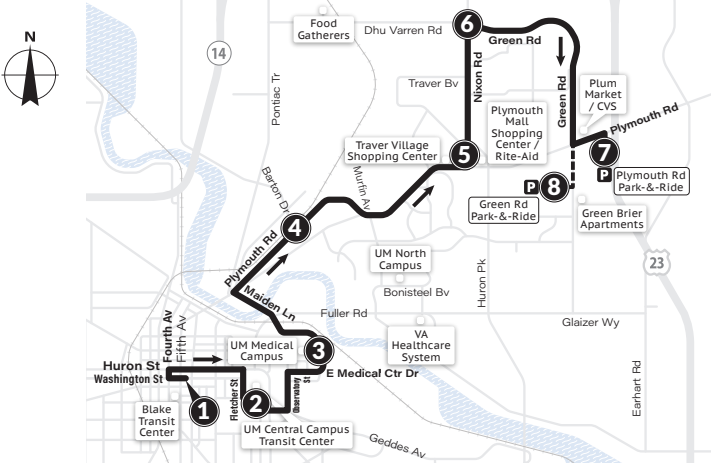

MONDAY-FRIDAY

Fith & Washington 1	U-M Central Campus Transit Ctr 2	U-M Mott Hospital 3	Plymouth & Barton 4	Plymouth Mall 5	Green & Nixon 6	Plymouth Rd Park & Ride 7	Green Rd Park & Ride 8
6:00a	6:07a	6:11a	6:18a	6:23a	6:25a	6:30a	—
6:15a	6:22a	6:26a	6:33a	6:38a	6:40a	6:45a	—
6:30a	6:37a	6:41a	6:48a	6:53a	6:55a	7:00a	—
6:45a	6:52a	6:56a	7:03a	7:08a	7:10a	7:15a	—
7:00a	7:07a	7:11a	7:18a	7:23a	7:25a	7:30a	—
7:15a	7:24a	7:28a	7:36a	7:42a	7:44a	7:51a	—
7:30a	7:39a	7:43a	7:51a	7:57a	7:59a	8:06a	—
7:45a	7:54a	7:58a	8:06a	8:12a	8:14a	8:21a	—
8:00a	8:09a	8:13a	8:21a	8:27a	8:29a	8:36a	—
8:15a	8:24a	8:28a	8:36a	8:42a	8:44a	8:51a	—
8:30a	8:39a	8:43a	8:51a	8:57a	8:59a	9:06a	—
8:45a	8:54a	8:58a	9:06a	9:12a	9:14a	9:21a	—
9:00a	9:07a	9:10a	9:18a	9:24a	9:26a	9:31a	—
9:15a	9:22a	9:25a	9:33a	9:39a	9:41a	9:46a	—
9:30a	9:37a	9:40a	9:48a	9:54a	9:56a	10:01a	—
9:45a	9:52a	9:55a	10:03a	10:09a	10:11a	10:16a	—
10:00a	10:07a	10:10a	10:18a	10:24a	10:26a	10:31a	—
10:15a	10:22a	10:25a	10:33a	10:39a	10:41a	10:46a	—
10:30a	10:37a	10:40a	10:48a	10:54a	10:56a	11:01a	—
10:45a	10:52a	10:55a	11:03a	11:09a	11:11a	11:16a	—
11:00a	11:07a	11:10a	11:18a	11:24a	11:26a	11:31a	—
11:15a	11:22a	11:25a	11:33a	11:39a	11:41a	11:46a	—
11:30a	11:37a	11:40a	11:48a	11:54a	11:56a	12:01p	—
11:45a	11:52a	11:57a	12:09p	12:15p	12:17p	12:25p	—
12:00p	12:07p	12:12p	12:24p	12:30p	12:32p	12:40p	—
12:15p	12:22p	12:27p	12:39p	12:45p	12:47p	12:55p	—
12:30p	12:37p	12:42p	12:54p	1:00p	1:02p	1:10p	—
12:45p	12:52p	12:57p	1:09p	1:15p	1:17p	1:25p	—
1:00p	1:07p	1:12p	1:24p	1:30p	1:32p	1:40p	—
1:15p	1:22p	1:27p	1:39p	1:45p	1:47p	1:55p	—
1:30p	1:37p	1:42p	1:54p	2:00p	2:02p	2:10p	—
1:45p	1:52p	1:57p	2:09p	2:15p	2:17p	2:25p	—
2:00p	2:07p	2:12p	2:24p	2:30p	2:32p	2:40p	—
2:15p	2:22p	2:27p	2:39p	2:45p	2:47p	2:55p	—
2:30p	2:37p	2:42p	2:54p	3:00p	3:02p	3:10p	—
2:45p	2:52p	2:57p	3:09p	3:15p	3:17p	3:25p	—
3:00p	3:07p	3:12p	3:24p	3:30p	3:32p	3:40p	—
3:15p	3:22p	3:27p	3:39p	3:45p	3:47p	3:55p	—
3:30p	3:37p	3:42p	3:54p	4:00p	4:02p	4:10p	—
3:45p	3:52p	3:57p	4:09p	4:15p	4:17p	4:25p	—
4:00p	4:07p	4:12p	4:24p	4:30p	4:32p	4:40p	—
4:15p	4:22p	4:27p	4:39p	4:45p	4:47p	4:55p	—
4:30p	4:37p	4:42p	4:54p	5:00p	5:02p	5:10p	—

BTC Temporarily Closed. See page 2 for details.