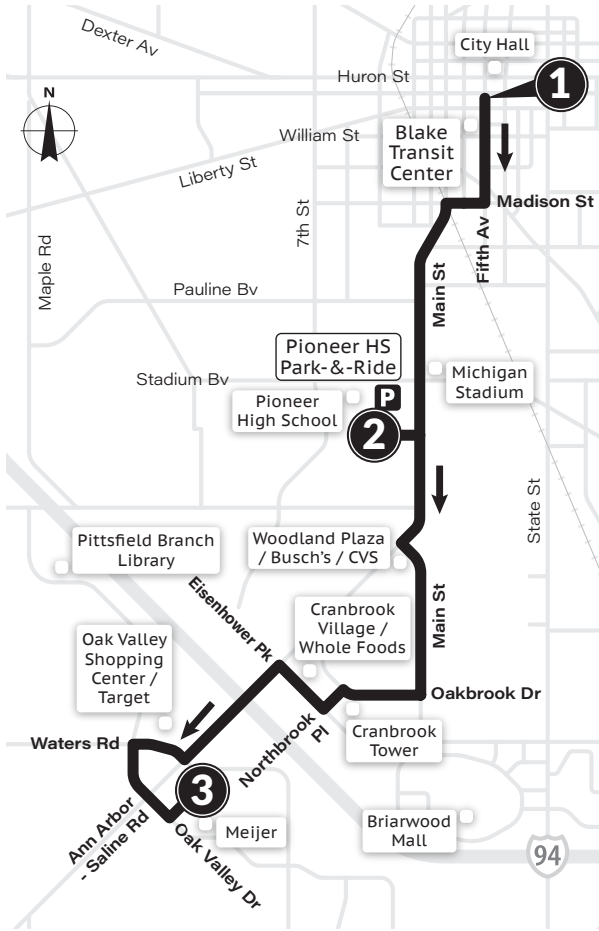

MONDAY-FRIDAY (Continued)

Fifth & Washington ①	Pioneer High School Park-&-Ride ②	Meijer (Ann Arbor - Saline Rd) ③
3:00p	3:12p	3:25p
3:30p	3:42p	3:55p
4:00p	4:12p	4:25p
4:30p	4:42p	4:55p
5:00p	5:12p	5:25p
5:30p	5:42p	5:55p
6:00p	6:12p	6:25p
6:30p	6:42p	6:55p
7:00p	7:12p	7:25p
7:30p	7:36p	7:47p
8:30p	8:36p	8:47p
9:30p	9:36p	9:47p
10:30p	10:36p	10:47p
11:30p	11:36p	11:47p

SATURDAY & SUNDAY

Fifth & Washington ①	Pioneer High School Park-&-Ride ②	Meijer (Ann Arbor - Saline Rd) ③
7:00a	7:12a	7:25a
7:30a	7:42a	7:55a
▲ SATURDAY ONLY ▲		
8:00a	8:12a	8:25a
8:30a	8:42a	8:55a
9:00a	9:12a	9:25a
9:30a	9:42a	9:55a
10:00a	10:12a	10:25a
10:30a	10:42a	10:55a
11:00a	11:12a	11:25a
11:30a	11:42a	11:55a
12:00p	12:12p	12:25p
12:30p	12:42p	12:55p
1:00p	1:12p	1:25p
1:30p	1:42p	1:55p
2:00p	2:12p	2:25p
2:30p	2:42p	2:55p
3:00p	3:12p	3:25p
3:30p	3:42p	3:55p
4:00p	4:12p	4:25p
4:30p	4:42p	4:55p
5:00p	5:12p	5:25p
5:30p	5:42p	5:55p
6:00p	6:12p	6:25p
6:30p	6:42p	6:55p
7:30p	7:36p	7:47p
8:30p	8:36p	8:47p
9:30p	9:36p	9:47p
▼ SATURDAY ONLY ▼		
10:30p	10:36p	10:47p
11:30p	11:36p	11:47p

MONDAY-FRIDAY

Fifth & Washington ①	Pioneer High School Park-&-Ride ②	Meijer (Ann Arbor - Saline Rd) ③
6:30a	6:42a	6:55a
7:00a	7:12a	7:25a
7:30a	7:42a	7:55a
8:00a	8:12a	8:25a
8:30a	8:42a	8:55a
9:00a	9:12a	9:25a
9:30a	9:42a	9:55a
10:00a	10:12a	10:25a
10:30a	10:42a	10:55a
11:00a	11:12a	11:25a
11:30a	11:42a	11:55a
12:00p	12:12p	12:25p
12:30p	12:42p	12:55p
1:00p	1:12p	1:25p
1:30p	1:42p	1:55p
2:00p	2:12p	2:25p
2:30p	2:42p	2:55p

BTC Temporarily Closed. See page 2 for details.