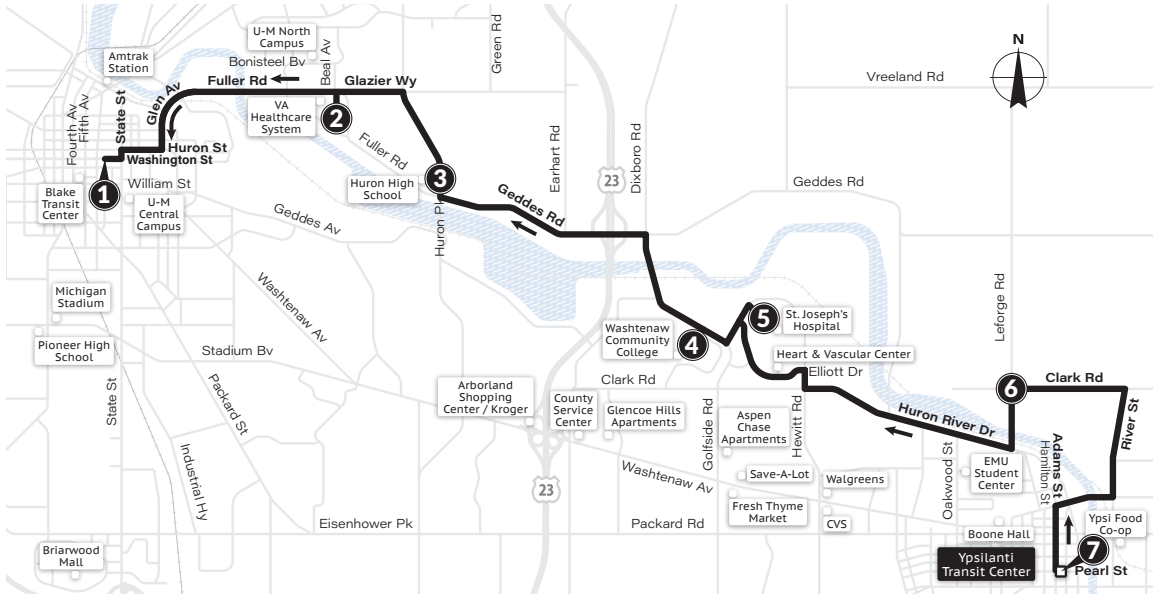

# 3 Huron River

To Fifth & Washington

## MONDAY-FRIDAY

Ypsilanti Transit Center <b>7</b>	LeForge & Clark <b>6</b>	Trinity Health - AA Hospital <b>5</b>	Wash Comm College <b>4</b>	Huron High School <b>3</b>	VA Hospital <b>2</b>	Fifth & Washington <b>1</b>
6:15a	6:22a	6:33a	6:36a	6:44a	6:48a	7:12a
6:45a	6:52a	7:03a	7:06a	7:14a	7:18a	7:42a
7:15a	7:22a	7:33a	7:36a	7:44a	7:48a	8:12a
7:45a	7:52a	8:03a	8:06a	8:14a	8:18a	8:42a
8:15a	8:22a	8:33a	8:36a	8:44a	8:48a	9:12a
8:45a	8:52a	9:03a	9:06a	9:14a	9:18a	9:42a
9:15a	9:22a	9:33a	9:36a	9:44a	9:48a	10:12a
9:45a	9:52a	10:03a	10:06a	10:14a	10:18a	10:42a
10:15a	10:22a	10:33a	10:36a	10:44a	10:48a	11:12a
10:45a	10:52a	11:03a	11:06a	11:14a	11:18a	11:42a
11:15a	11:22a	11:33a	11:36a	11:44a	11:48a	12:12p
11:45a	11:52a	12:03p	12:06p	12:14p	12:18p	12:42p
12:15p	12:22p	12:33p	12:36p	12:44p	12:48p	1:12p
12:45p	12:52p	1:03p	1:06p	1:14p	1:18p	1:42p
1:15p	1:22p	1:33p	1:36p	1:44p	1:48p	2:12p
1:45p	1:52p	2:03p	2:06p	2:14p	2:18p	2:42p
2:15p	2:22p	2:33p	2:36p	2:44p	2:48p	3:12p
2:45p	2:52p	3:03p	3:06p	3:14p	3:18p	3:42p
3:15p	3:22p	3:33p	3:36p	3:44p	3:48p	4:12p
3:45p	3:52p	4:03p	4:06p	4:14p	4:18p	4:42p
4:15p	4:22p	4:33p	4:36p	4:44p	4:48p	5:12p
4:45p	4:52p	5:03p	5:06p	5:14p	5:18p	5:42p
5:15p	5:22p	5:33p	5:36p	5:44p	5:48p	6:12p
5:45p	5:52p	6:03p	6:06p	6:14p	6:18p	6:42p
6:15p	6:22p	6:33p	6:36p	6:44p	6:48p	7:12p
6:45p	6:52p	7:03p	7:06p	7:14p	7:18p	7:42p
7:45p	7:52p	8:03p	8:06p	8:14p	8:18p	8:42p
8:45p	8:52p	9:03p	9:06p	9:14p	9:18p	9:42p
9:45p	9:52p	10:03p	10:06p	10:14p	10:18p	10:42p
10:45p	10:52p	11:03p	11:06p	11:14p	11:18p	11:42p
11:45p	11:52p	12:03a	12:06a	12:14a	12:18a	12:42a

# 3 Huron River

To Ypsilanti Transit Center