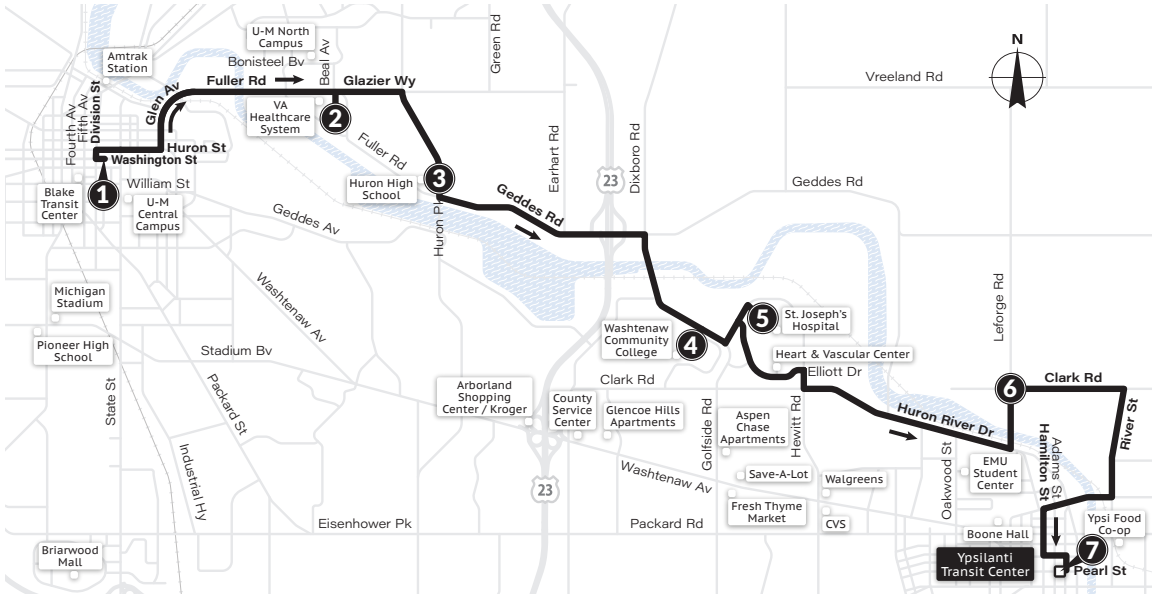

# 3 Huron River

To Fifth & Washington

## MONDAY-FRIDAY

Ypsilanti Transit Center <b>7</b>	LeForge & Clark <b>6</b>	Trinity Health - AA Hospital <b>5</b>	Wash Comm College <b>4</b>	Huron High School <b>3</b>	VA Hospital <b>2</b>	Fifth & Washington <b>1</b>
6:15a	6:22a	6:33a	6:36a	6:44a	6:48a	7:12a
6:45a	6:52a	7:03a	7:06a	7:14a	7:18a	7:42a
7:15a	7:22a	7:33a	7:36a	7:44a	7:48a	8:12a
7:45a	7:52a	8:03a	8:06a	8:14a	8:18a	8:42a
8:15a	8:22a	8:33a	8:36a	8:44a	8:48a	9:12a
8:45a	8:52a	9:03a	9:06a	9:14a	9:18a	9:42a
9:15a	9:22a	9:33a	9:36a	9:44a	9:48a	10:12a
9:45a	9:52a	10:03a	10:06a	10:14a	10:18a	10:42a
10:15a	10:22a	10:33a	10:36a	10:44a	10:48a	11:12a
10:45a	10:52a	11:03a	11:06a	11:14a	11:18a	11:42a
11:15a	11:22a	11:33a	11:36a	11:44a	11:48a	12:12p
11:45a	11:52a	12:03p	12:06p	12:14p	12:18p	12:42p
12:15p	12:22p	12:33p	12:36p	12:44p	12:48p	1:12p
12:45p	12:52p	1:03p	1:06p	1:14p	1:18p	1:42p
1:15p	1:22p	1:33p	1:36p	1:44p	1:48p	2:12p
1:45p	1:52p	2:03p	2:06p	2:14p	2:18p	2:42p
2:15p	2:22p	2:33p	2:36p	2:44p	2:48p	3:12p
2:45p	2:52p	3:03p	3:06p	3:14p	3:18p	3:42p
3:15p	3:22p	3:33p	3:36p	3:44p	3:48p	4:12p
3:45p	3:52p	4:03p	4:06p	4:14p	4:18p	4:42p
4:15p	4:22p	4:33p	4:36p	4:44p	4:48p	5:12p
4:45p	4:52p	5:03p	5:06p	5:14p	5:18p	5:42p
5:15p	5:22p	5:33p	5:36p	5:44p	5:48p	6:12p
5:45p	5:52p	6:03p	6:06p	6:14p	6:18p	6:42p
6:15p	6:22p	6:33p	6:36p	6:44p	6:48p	7:12p
6:45p	6:52p	7:03p	7:06p	7:14p	7:18p	7:42p
7:45p	7:52p	8:03p	8:06p	8:14p	8:18p	8:42p
8:45p	8:52p	9:03p	9:06p	9:14p	9:18p	9:42p
9:45p	9:52p	10:03p	10:06p	10:14p	10:18p	10:42p
10:45p	10:52p	11:03p	11:06p	11:14p	11:18p	11:42p
11:45p	11:52p	12:03a	12:06a	12:14a	12:18a	12:42a

# 3 Huron River

To Ypsilanti Transit Center