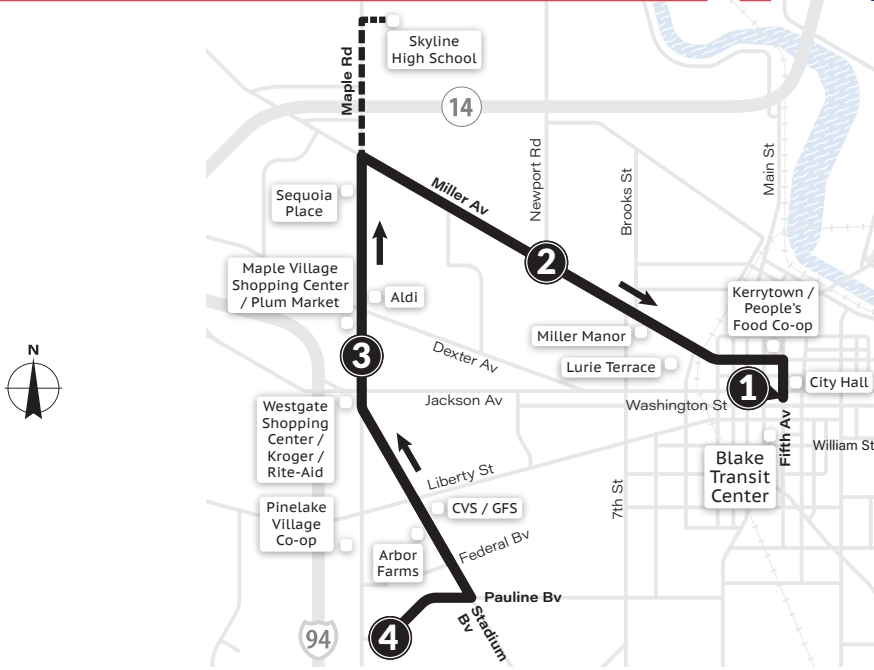

# ROUTE 32 Miller-Maple

To Fifth & Washington

\*Trip serves Skyline High School.

**BTC Temporarily Closed. See page 2 for details.**

MONDAY-FRIDAY				SATURDAY & SUNDAY			
Fifth & Washington ①	Miller & Newport ②	Maple Village ③	Pauline & Maple ④	Fifth & Washington ①	Miller & Newport ②	Maple Village ③	Pauline & Maple ④
6:15a	6:21a	6:28a	6:35a	7:15a	7:21a	7:28a	7:35a
6:45a	6:51a	6:58a	7:05a	7:45a	7:51a	7:58a	8:05a
7:15a	7:20a*	7:32a	7:40a	▲ SATURDAY ONLY ▲			
7:45a	7:50a*	8:02a	8:10a	8:15a	8:21a	8:28a	8:35a
8:15a	8:21a	8:28a	8:35a	8:45a	8:51a	8:58a	9:05a
8:45a	8:51a	8:58a	9:05a	9:15a	9:21a	9:28a	9:35a
9:15a	9:21a	9:28a	9:35a	9:45a	9:51a	9:58a	10:05a
9:45a	9:51a	9:58a	10:05a	10:15a	10:21a	10:28a	10:35a
10:15a	10:21a	10:28a	10:35a	10:45a	10:51a	10:58a	11:05a
10:45a	10:51a	10:58a	11:05a	11:15a	11:21a	11:28a	11:35a
11:15a	11:21a	11:28a	11:35a	11:45a	11:51a	11:58a	12:05p
11:45a	11:51a	11:58a	12:05p	12:15p	12:21p	12:28p	12:35p
12:15p	12:21p	12:28p	12:35p	12:45p	12:51p	12:58p	1:05p
12:45p	12:51p	12:58p	1:05p	1:15p	1:21p	1:28p	1:35p
1:15p	1:21p	1:28p	1:35p	1:45p	1:51p	1:58p	2:05p
1:45p	1:51p	1:58p	2:05p	2:15p	2:21p	2:28p	2:35p
2:15p	2:21p	2:28p	2:35p	2:45p	2:51p	2:58p	3:05p
2:45p	2:50p*	3:02p	3:10p	3:15p	3:21p	3:28p	3:35p
3:15p	3:20p*	3:32p	3:40p	3:45p	3:51p	3:58p	4:05p
3:45p	3:54p	4:03p	4:10p	4:15p	4:21p	4:28p	4:35p
4:15p	4:24p	4:33p	4:40p	4:45p	4:51p	4:58p	5:05p
4:45p	4:54p	5:03p	5:10p	5:15p	5:21p	5:28p	5:35p
5:15p	5:24p	5:33p	5:40p	5:45p	5:51p	5:58p	6:05p
5:45p	5:54p	6:03p	6:10p	6:15p	6:21p	6:28p	6:35p
6:15p	6:21p	6:28p	6:35p	7:15p	7:21p	7:28p	7:35p
7:15p	7:21p	7:28p	7:35p	8:15p	8:21p	8:28p	8:35p
8:15p	8:21p	8:28p	8:35p	9:15p	9:21p	9:28p	9:35p
9:15p	9:21p	9:28p	9:35p	▼ SATURDAY ONLY ▼			
10:15p	10:21p	10:28p	10:35p	10:15p	10:21p	10:28p	10:35p
11:15p	11:21p	11:28p	11:35p	11:15p	11:21p	11:28p	11:35p

\*Trip serves Skyline High School.

**BTC Temporarily Closed. See page 2 for details.**