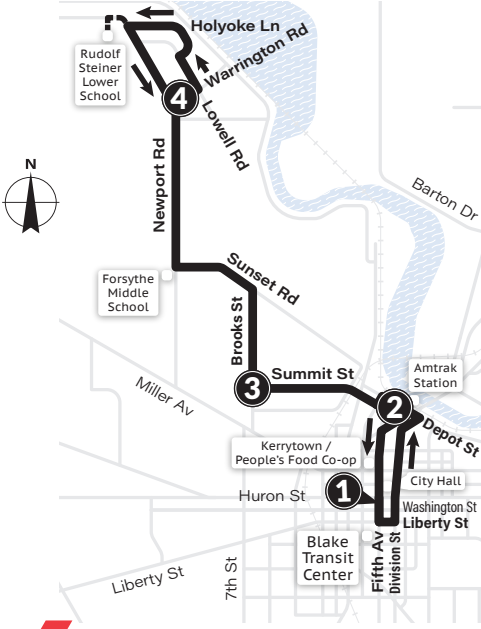

33 Newport

No Saturday or Sunday Service.

Use **Route 22** for alternative service to Amtrak Station during these times.

*Trip serves Rudolf Steiner Lower School on Newport Rd.

To Warrington & Newport

To Fifth & Washington

MONDAY-FRIDAY			
Fifth & Washington 1	Amtrak Station 2	Summit & Brooks 3	Warrington & Newport 4
6:15a	6:24a	6:28a	6:36a
6:45a	6:54a	6:58a	7:06a
7:15a	7:24a	7:28a	7:36a
7:45a	7:54a	7:58a	8:06a
8:15a	8:24a	8:28a	8:36a
8:45a	8:54a	8:58a	9:06a
9:15a	9:24a	9:28a	9:36a
9:45a	9:54a	9:58a	10:06a
10:15a	10:24a	10:28a	10:36a
10:45a	10:54a	10:58a	11:06a
11:15a	11:24a	11:28a	11:36a
11:45a	11:54a	11:58a	12:06p
12:15p	12:24p	12:28p	12:36p
12:45p	12:54p	12:58p	1:06p
1:15p	1:24p	1:28p	1:36p
1:45p	1:54p	1:58p	2:06p
2:15p	2:24p	2:28p	2:36p
2:45p	2:54p	2:58p	3:06p
3:15p	3:24p	3:28p	3:36p
3:45p	3:54p	3:58p	4:06p
4:15p	4:24p	4:28p	4:36p
4:45p	4:54p	4:58p	5:06p
5:15p	5:24p	5:28p	5:36p
5:45p	5:54p	5:58p	6:06p
6:15p	6:24p	6:28p	6:36p
6:45p	6:54p	6:58p	7:06p
7:15p	7:24p	7:28p	7:36p
8:15p	8:24p	8:28p	8:36p
9:15p	9:24p	9:28p	9:36p
10:15p	10:24p	10:28p	10:36p
11:15p	11:24p	11:28p	11:36p

MONDAY-FRIDAY			
Warrington & Newport 4	Summit & Brooks 3	Amtrak Station 2	Fifth & Washington 1
6:36a	6:47a	6:49a	6:57a
7:06a	7:17a	7:19a	7:27a
7:36a	7:47a	7:49a	7:57a
8:06a*	8:17a	8:19a	8:27a
8:36a	8:47a	8:49a	8:57a
9:06a	9:17a	9:19a	9:27a
9:36a	9:47a	9:49a	9:57a
10:06a	10:17a	10:19a	10:27a
10:36a	10:47a	10:49a	10:57a
11:06a	11:17a	11:19a	11:27a
11:36a	11:47a	11:49a	11:57a
12:06p	12:17p	12:19p	12:27p
12:36p	12:47p	12:49p	12:57p
1:06p	1:17p	1:19p	1:27p
1:36p	1:47p	1:49p	1:57p
2:06p	2:17p	2:19p	2:27p
2:36p	2:47p	2:49p	2:57p
3:06p	3:17p	3:19p	3:27p
3:36p*	3:47p	3:49p	3:57p
4:06p	4:17p	4:19p	4:27p
4:36p	4:47p	4:49p	4:57p
5:06p	5:17p	5:19p	5:27p
5:36p	5:47p	5:49p	5:57p
6:06p	6:17p	6:19p	6:27p
6:36p	6:47p	6:49p	6:57p
7:06p	7:17p	7:19p	7:27p
7:36p	7:47p	7:49p	7:57p
8:36p	8:47p	8:49p	8:57p
9:36p	9:47p	9:49p	9:57p
10:36p	10:47p	10:49p	10:57p
11:36p	11:47p	11:49p	11:57p