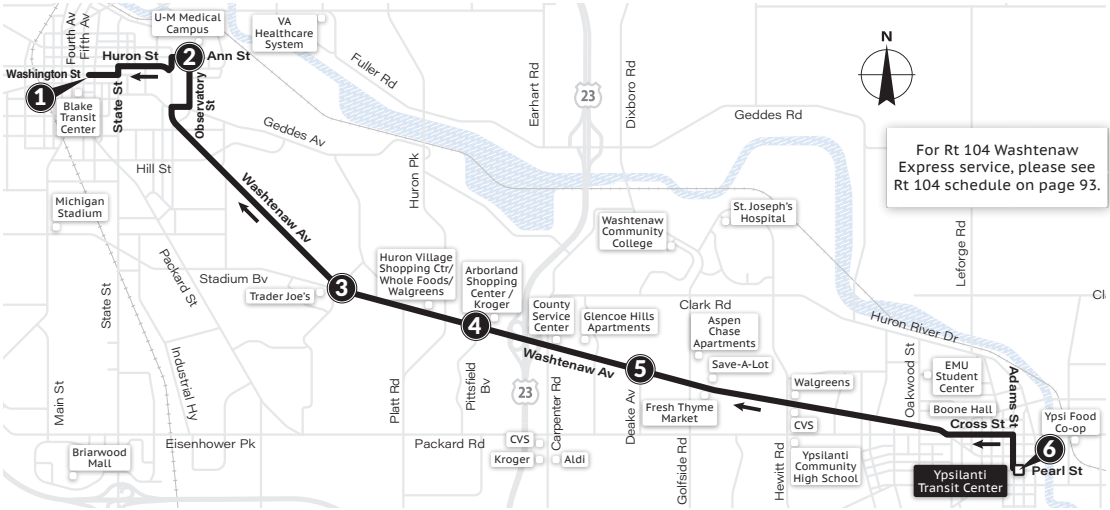

4 Washtenaw Local

To Fifth & Washington

For Rt 104 Washtenaw Express service, please see Rt 104 schedule on page 93.

MONDAY-FRIDAY

Ypsilanti Transit Center 6	Glencoe Crossing 5	Washt. & Pittsfield 4	Washt. & Sheridan 3	UM Hospital 2	Fifth & Washington 1
6:00a	6:11a	6:15a	6:21a	6:31a	6:42a
6:15a	6:26a	6:30a	6:36a	6:46a	6:57a
6:30a	6:41a	6:45a	6:51a	7:01a	7:12a
6:45a	6:56a	7:00a	7:06a	7:16a	7:27a
7:00a	7:11a	7:15a	7:21a	7:31a	7:42a
7:15a	7:26a	7:30a	7:36a	7:46a	7:57a
7:30a	7:41a	7:45a	7:51a	8:01a	8:12a
7:45a	7:56a	8:00a	8:06a	8:16a	8:27a
8:00a	8:11a	8:15a	8:21a	8:31a	8:42a
8:15a	8:26a	8:30a	8:36a	8:46a	8:57a
8:30a	8:41a	8:45a	8:51a	9:01a	9:12a
8:45a	8:56a	9:00a	9:06a	9:16a	9:27a
9:00a	9:11a	9:15a	9:21a	9:31a	9:42a
9:15a	9:26a	9:30a	9:36a	9:46a	9:57a
9:30a	9:41a	9:45a	9:51a	10:01a	10:12a
9:45a	9:56a	10:00a	10:06a	10:16a	10:27a
10:00a	10:11a	10:15a	10:21a	10:31a	10:42a
10:15a	10:26a	10:30a	10:36a	10:46a	10:57a
10:30a	10:41a	10:45a	10:51a	11:01a	11:12a
10:45a	10:56a	11:00a	11:06a	11:16a	11:26a
11:00a	11:11a	11:15a	11:21a	11:31a	11:41a
11:15a	11:26a	11:30a	11:36a	11:46a	11:56a
11:30a	11:41a	11:45a	11:51a	12:01p	12:11p
11:45a	11:56a	12:00p	12:06p	12:16p	12:26p
12:00p	12:11p	12:15p	12:21p	12:31p	12:41p
12:15p	12:26p	12:30p	12:36p	12:46p	12:56p
12:30p	12:41p	12:45p	12:51p	1:01p	1:11p
12:45p	12:56p	1:00p	1:06p	1:16p	1:26p
1:00p	1:11p	1:15p	1:21p	1:31p	1:41p
1:15p	1:26p	1:30p	1:36p	1:46p	1:56p
1:30p	1:41p	1:45p	1:51p	2:01p	2:11p
1:45p	1:56p	2:00p	2:06p	2:16p	2:26p
2:00p	2:11p	2:15p	2:21p	2:31p	2:41p
2:15p	2:26p	2:30p	2:36p	2:46p	2:56p