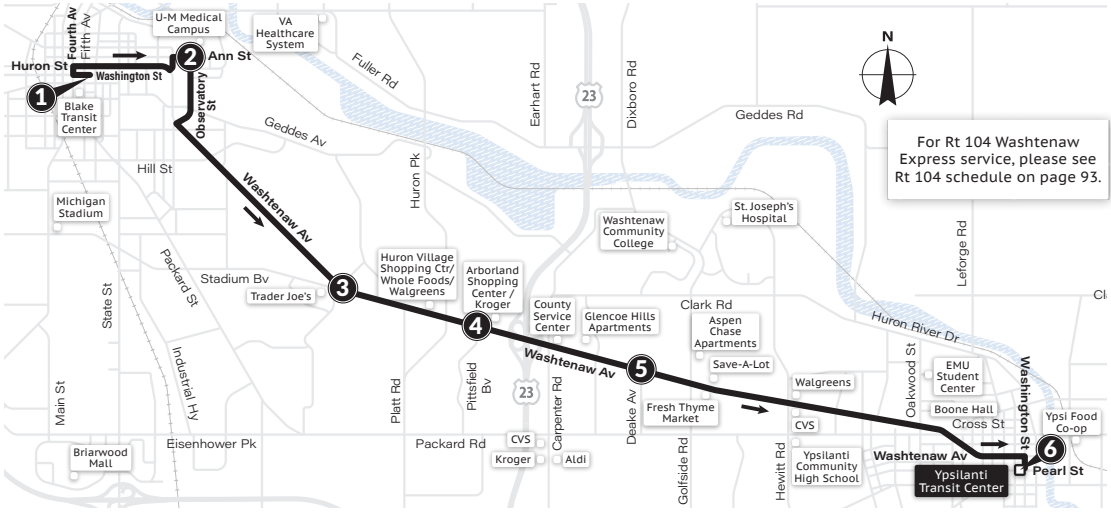

4 Washtenaw Local

To Ypsilanti
Transit Center

For Rt 104 Washtenaw Express service, please see Rt 104 schedule on page 93.

MONDAY-FRIDAY

Fifth & Washington	UM Hospital	Washt. & Sheridan	Washt. & Pittsfield	Glencoe Crossing	Ypsilanti Transit Center
1	2	3	4	5	6
6:15a	6:23a	6:32a	6:38a	6:41a	6:55a
6:30a	6:38a	6:47a	6:53a	6:56a	7:10a
6:45a	6:53a	7:02a	7:08a	7:11a	7:25a
7:00a	7:08a	7:17a	7:23a	7:26a	7:40a
7:15a	7:23a	7:32a	7:38a	7:41a	7:55a
7:30a	7:38a	7:47a	7:53a	7:56a	8:10a
7:45a	7:53a	8:02a	8:08a	8:11a	8:25a
8:00a	8:08a	8:17a	8:23a	8:26a	8:40a
8:15a	8:23a	8:32a	8:38a	8:41a	8:55a
8:30a	8:38a	8:47a	8:53a	8:56a	9:10a
8:45a	8:53a	9:02a	9:08a	9:11a	9:25a
9:00a	9:08a	9:17a	9:23a	9:26a	9:40a
9:15a	9:23a	9:32a	9:38a	9:41a	9:55a
9:30a	9:38a	9:47a	9:53a	9:56a	10:10a
9:45a	9:53a	10:02a	10:08a	10:11a	10:25a
10:00a	10:08a	10:18a	10:26a	10:29a	10:41a
10:15a	10:23a	10:33a	10:41a	10:44a	10:56a
10:30a	10:38a	10:48a	10:56a	10:59a	11:11a
10:45a	10:53a	11:03a	11:11a	11:14a	11:26a
11:00a	11:08a	11:18a	11:26a	11:29a	11:41a
11:15a	11:23a	11:33a	11:41a	11:44a	11:56a
11:30a	11:38a	11:48a	11:56a	11:59a	12:11p
11:45a	11:53a	12:03p	12:11p	12:14p	12:26p
12:00p	12:08p	12:18p	12:26p	12:29p	12:41p
12:15p	12:23p	12:33p	12:41p	12:44p	12:56p
12:30p	12:38p	12:48p	12:56p	12:59p	1:11p
12:45p	12:53p	1:03p	1:11p	1:14p	1:26p
1:00p	1:08p	1:18p	1:26p	1:29p	1:41p
1:15p	1:23p	1:33p	1:41p	1:44p	1:56p
1:30p	1:38p	1:48p	1:56p	1:59p	2:11p
1:45p	1:53p	2:03p	2:11p	2:14p	2:26p
2:00p	2:08p	2:18p	2:26p	2:29p	2:41p
2:15p	2:23p	2:33p	2:41p	2:44p	2:56p
2:30p	2:38p	2:48p	2:56p	2:59p	3:11p

MONDAY-FRIDAY (Continued)

Fifth & Washington	UM Hospital	Washt. & Sheridan	Washt. & Pittsfield	Glencoe Crossing	Ypsilanti Transit Center
1	2	3	4	5	6
2:45p	2:53p	3:03p	3:11p	3:14p	3:26p
3:00p	3:06p	3:14p	3:22p	3:35p	3:50p
3:16p	3:22p	3:30p	3:48p	3:51p	4:06p
3:32p	3:38p	3:46p	4:04p	4:07p	4:22p
3:48p	3:54p	4:02p	4:20p	4:23p	4:38p
4:04p	4:10p	4:18p	4:36p	4:39p	4:54p
4:20p	4:26p	4:34p	4:52p	4:55p	5:10p
4:36p	4:42p	4:50p	5:08p	5:11p	5:26p
4:52p	4:58p	5:06p	5:24p	5:27p	5:42p
5:08p	5:14p	5:22p	5:40p	5:43p	5:58p
5:24p	5:30p	5:38p	5:56p	5:59p	6:14p
5:40p	5:46p	5:54p	6:12p	6:15p	6:30p
5:56p	6:02p	6:10p	6:28p	6:31p	6:46p
6:12p	6:18p	6:26p	6:44p	6:47p	7:02p
6:28p	6:34p	6:42p	7:00p	7:03p	7:18p
6:45p	6:53p	7:03p	7:11p	7:14p	7:26p
7:15p	7:23p	7:33p	7:41p	7:44p	7:56p
7:45p	7:53p	8:03p	8:11p	8:14p	8:26p
8:15p	8:23p	8:33p	8:41p	8:44p	8:56p
8:45p	8:53p	9:03p	9:11p	9:14p	9:26p
9:15p	9:23p	9:33p	9:41p	9:44p	9:56p
9:45p	9:53p	10:03p	10:11p	10:14p	10:26p
10:15p	10:23p	10:33p	10:41p	10:44p	10:56p
10:45p	10:53p	11:03p	11:11p	11:14p	11:26p
11:15p	11:23p	11:33p	11:41p	11:44p	11:56p
11:45p	11:53p	12:03a	12:11a	12:14a	12:26a

BTC Temporarily Closed. See page 2 for details.