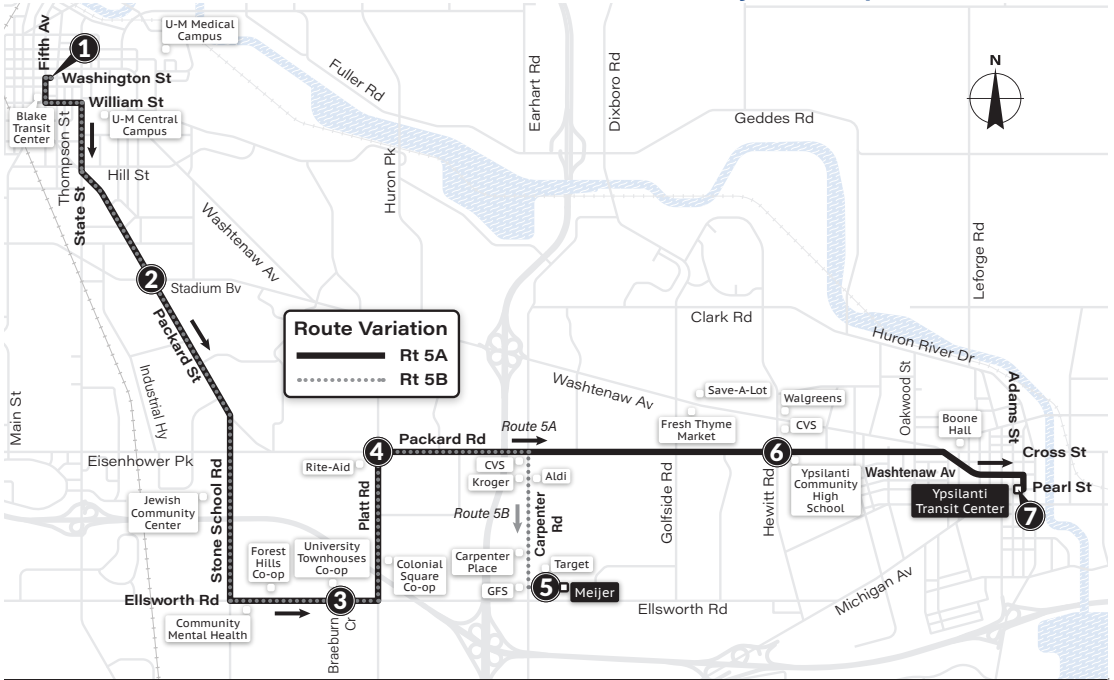

MONDAY-FRIDAY

Rt var.	Fifth & Washington ①	Packard & Stadium ②	Ellsworth & Braeburn ③	Packard & Platt ④	Meijer (Carpenter Rd) ⑤	Hewitt & Packard ⑥	Ypsilanti Transit Center ⑦
5A	6:15a	6:24a	6:35a	6:41a	—	6:51a	7:05a
5B	6:30a	6:39a	6:50a	6:56a	7:05a	—	—
5A	6:45a	6:54a	7:05a	7:11a	—	7:21a	7:35a
5B	7:00a	7:09a	7:20a	7:26a	7:35a	—	—
5A	7:15a	7:24a	7:35a	7:41a	—	7:51a	8:05a
5B	7:30a	7:39a	7:50a	7:56a	8:05a	—	—
5A	7:45a	7:54a	8:05a	8:11a	—	8:21a	8:35a
5B	8:00a	8:09a	8:20a	8:26a	8:35a	—	—
5A	8:15a	8:24a	8:35a	8:41a	—	8:51a	9:05a
5B	8:30a	8:39a	8:50a	8:56a	9:05a	—	—
5A	8:45a	8:54a	9:05a	9:11a	—	9:21a	9:35a
5B	9:00a	9:09a	9:20a	9:26a	9:35a	—	—
5A	9:15a	9:24a	9:35a	9:41a	—	9:51a	10:05a
5B	9:30a	9:39a	9:50a	9:56a	10:05a	—	—
5A	9:45a	9:54a	10:05a	10:11a	—	10:21a	10:35a
5B	10:00a	10:09a	10:20a	10:26a	10:35a	—	—
5A	10:15a	10:24a	10:35a	10:41a	—	10:51a	11:05a
5B	10:30a	10:39a	10:50a	10:56a	11:05a	—	—
5A	10:45a	10:54a	11:05a	11:11a	—	11:21a	11:35a
5B	11:00a	11:09a	11:20a	11:26a	11:35a	—	—
5A	11:15a	11:24a	11:35a	11:41a	—	11:51a	12:05p
5B	11:30a	11:39a	11:50a	11:56a	12:05p	—	—
5A	11:45a	11:54a	12:05p	12:11p	—	12:21p	12:35p
5B	12:00p	12:09p	12:20p	12:26p	12:35p	—	—
5A	12:15p	12:24p	12:35p	12:41p	—	12:51p	1:05p
5B	12:30p	12:39p	12:50p	12:56p	1:05p	—	—
5A	12:45p	12:54p	1:05p	1:11p	—	1:21p	1:35p
5B	1:00p	1:09p	1:20p	1:26p	1:35p	—	—
5A	1:15p	1:24p	1:35p	1:41p	—	1:51p	2:05p
5B	1:30p	1:39p	1:50p	1:56p	2:05p	—	—
5A	1:45p	1:54p	2:05p	2:11p	—	2:21p	2:35p
5B	2:00p	2:09p	2:20p	2:26p	2:35p	—	—
5A	2:15p	2:24p	2:35p	2:41p	—	2:51p	3:05p
5B	2:30p	2:39p	2:50p	2:56p	3:05p	—	—
5A	2:45p	2:54p	3:05p	3:11p	—	3:21p	3:35p
5B	3:00p	3:09p	3:20p	3:26p	3:35p	—	—
5A	3:15p	3:24p	3:35p	3:41p	—	3:51p	4:05p

BTC Temporarily Closed. See page 2 for details.