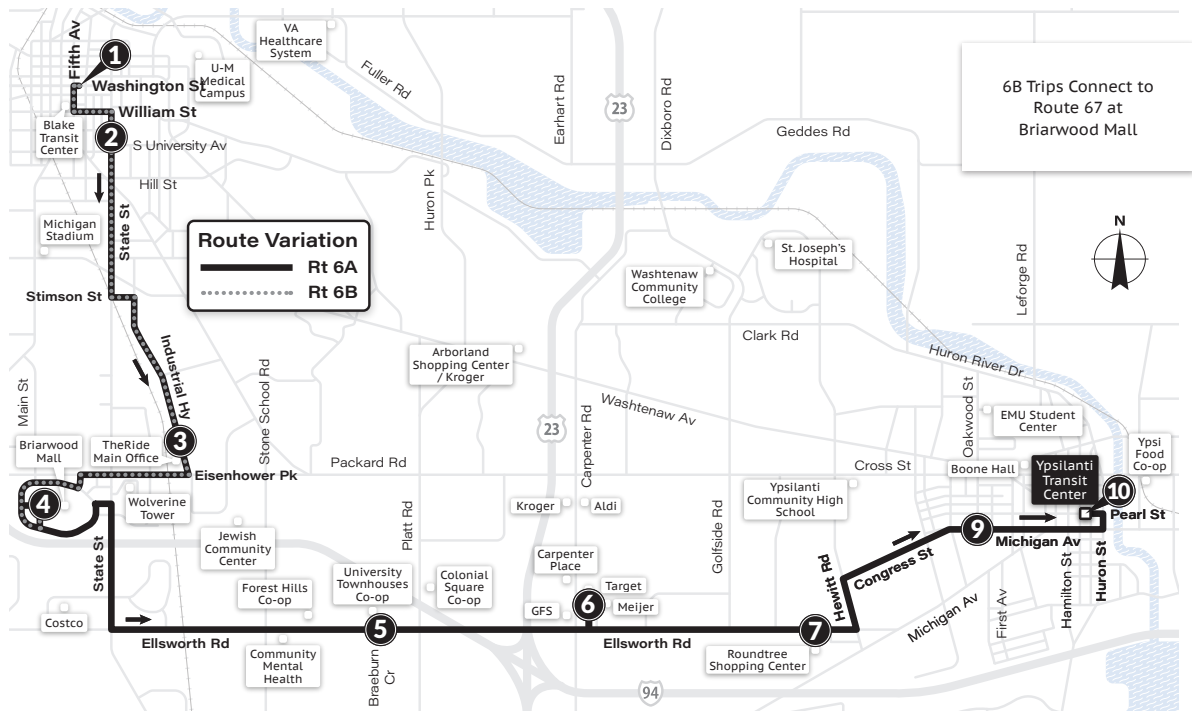

ROUTE 6 Ellsworth-State

To Ypsilanti
Transit Center

MONDAY-FRIDAY

Rt var.	Fifth & Washington ①	Michigan Union ②	TheRide Main Office ③	Briarwood Mall ④	Ellsworth & Braeburn ⑤	Meijer (Carpenter Rd) ⑥	Roundtree Shopping Center ⑦	Recreation Park ⑨	Ypsilanti Transit Center ⑩
6A	6:15a	6:19a	6:27a	6:36a	6:46a	6:52a	6:58a	7:04a	7:12a
6B	6:30a	6:34a	6:42a	6:51a	—	—	—	—	—
6A	6:45a	6:49a	6:57a	7:06a	7:16a	7:22a	7:28a	7:34a	7:42a
6B	7:00a	7:04a	7:12a	7:21a	—	—	—	—	—
6A	7:15a	7:19a	7:27a	7:36a	7:46a	7:52a	7:58a	8:04a	8:12a
6B	7:30a	7:34a	7:42a	7:51a	—	—	—	—	—
6A	7:45a	7:49a	7:57a	8:06a	8:16a	8:22a	8:28a	8:34a	8:42a
6B	8:00a	8:04a	8:12a	8:21a	—	—	—	—	—
6A	8:15a	8:19a	8:27a	8:36a	8:46a	8:52a	8:58a	9:04a	9:12a
6B	8:30a	8:34a	8:42a	8:51a	—	—	—	—	—
6A	8:45a	8:49a	8:57a	9:06a	9:16a	9:22a	9:28a	9:34a	9:42a
6B	9:00a	9:04a	9:12a	9:21a	—	—	—	—	—
6A	9:15a	9:19a	9:27a	9:36a	9:46a	9:52a	9:58a	10:04a	10:12a
6B	9:30a	9:34a	9:42a	9:51a	—	—	—	—	—
6A	9:45a	9:49a	9:57a	10:06a	10:16a	10:22a	10:28a	10:34a	10:42a
6B	10:00a	10:04a	10:12a	10:21a	—	—	—	—	—
6A	10:15a	10:19a	10:27a	10:36a	10:46a	10:52a	10:58a	11:04a	11:12a
6B	10:30a	10:34a	10:42a	10:51a	—	—	—	—	—
6A	10:45a	10:49a	10:57a	11:06a	11:16a	11:22a	11:28a	11:34a	11:42a
6B	11:00a	11:04a	11:12a	11:21a	—	—	—	—	—
6A	11:15a	11:19a	11:27a	11:36a	11:46a	11:52a	11:58a	12:04p	12:12p
6B	11:30a	11:34a	11:42a	11:51a	—	—	—	—	—
6A	11:45a	11:49a	11:57a	12:06p	12:16p	12:22p	12:28p	12:34p	12:42p
6B	12:00p	12:04p	12:12p	12:21p	—	—	—	—	—
6A	12:15p	12:19p	12:27p	12:36p	12:46p	12:52p	12:58p	1:04p	1:12p
6B	12:30p	12:34p	12:42p	12:51p	—	—	—	—	—
6A	12:45p	12:49p	12:57p	1:06p	1:16p	1:22p	1:28p	1:34p	1:42p
6B	1:00p	1:04p	1:12p	1:21p	—	—	—	—	—
6A	1:15p	1:19p	1:27p	1:36p	1:46p	1:52p	1:58p	2:04p	2:12p
6B	1:30p	1:34p	1:42p	1:51p	—	—	—	—	—
6A	1:45p	1:49p	1:57p	2:06p	2:16p	2:22p	2:28p	2:34p	2:42p
6B	2:00p	2:04p	2:12p	2:21p	—	—	—	—	—
6A	2:15p	2:19p	2:27p	2:36p	2:46p	2:52p	2:58p	3:04p	3:12p
6B	2:30p	2:34p	2:42p	2:51p	—	—	—	—	—
6A	2:45p	2:49p	2:57p	3:06p	3:16p	3:22p	3:28p	3:34p	3:42p
6B	3:00p	3:04p	3:12p	3:21p	—	—	—	—	—

BTC Temporarily Closed. See page 2 for details.