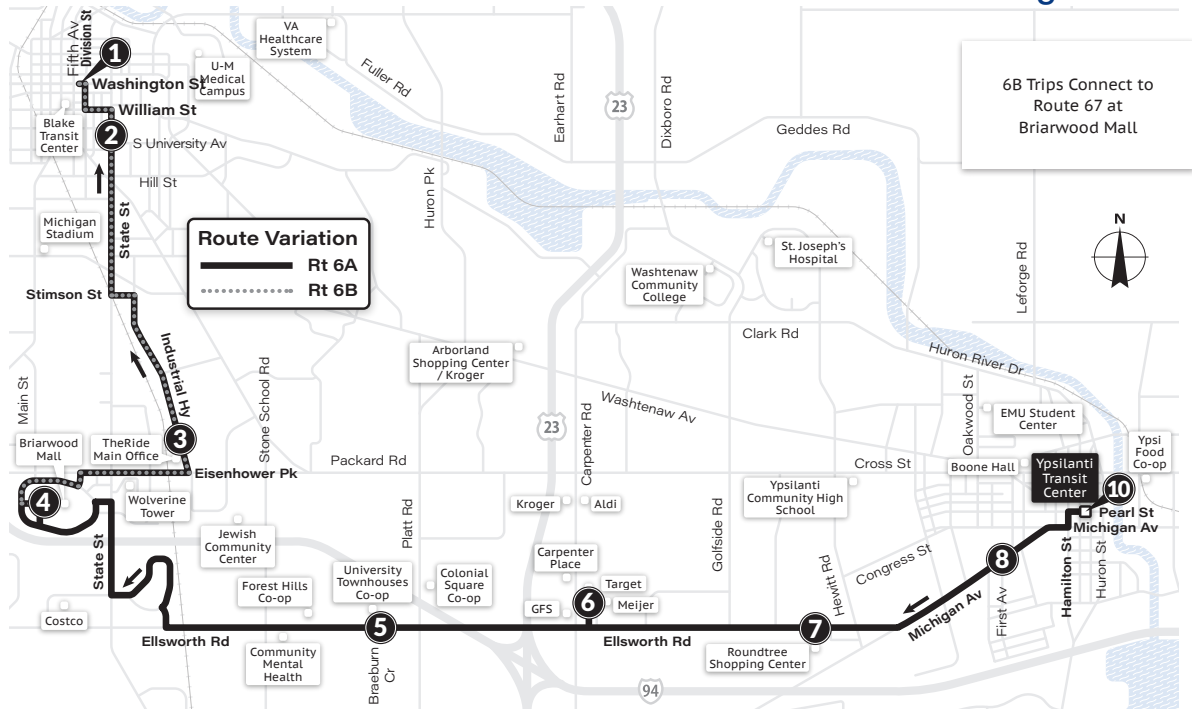

# ROUTE 6 Ellsworth-State

To Fifth & Washington

# ROUTE 6 Ellsworth-State

To Ypsilanti  
Transit Center