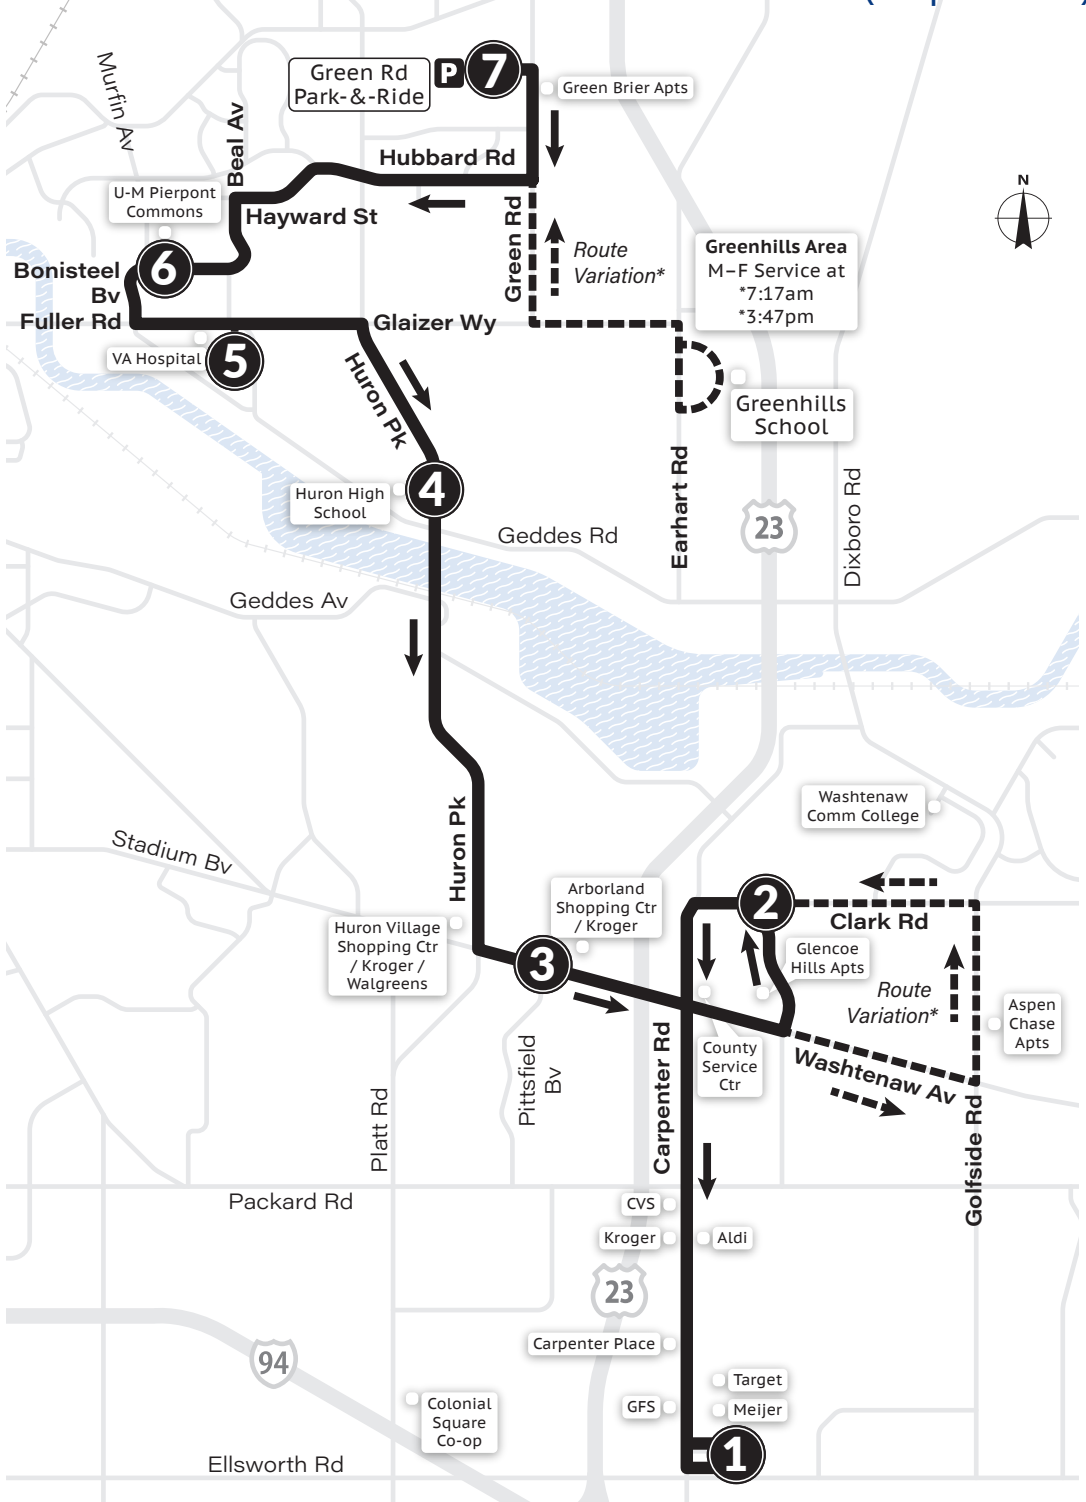

No Sunday Service

*Trip serves Hogback Rd. to Clark Rd. to Golfside Rd. to Washtenaw Ave. before resuming regular routing.

◇ Trip ends at Glacier Hills at 7:17am.

△ Trip ends at Glacier Hills at 3:47pm.

MONDAY-FRIDAY

66 Carpenter-Huron Pkwy

To Meijer
(Carpenter Rd)

No Sunday Service

*Trip serves Hogback Rd. to Clark Rd. to Golfside Rd. to Washtenaw Ave. before resuming regular routing.

◇ Trip ends at Glacier Hills at 7:17am.

△ Trip ends at Glacier Hills at 3:47pm.

MONDAY-FRIDAY

Green Rd Park & Ride Lot	Pierpont Commons	VA Hospital	Huron High School	Washtenaw & Pittsfield	Glencoe Hills & Clark	Meijer (Carpenter Rd)
7	6	5	4	3	2	1
6:20a	6:26a	6:31a	6:37a	6:46a	6:51a	7:02a
6:50a	6:56a	7:01a	7:07a	7:16a	7:21a	7:32a
7:20a [∅]	7:26a	7:31a	7:37a	7:44a	7:49a	7:59a
7:50a	7:56a	8:01a	8:07a	8:16a	8:21a	8:32a
8:20a	8:26a	8:31a	8:37a	8:46a	8:51a	9:02a
8:50a	8:56a	9:01a	9:07a	9:16a	9:21a	9:32a
9:20a	9:26a	9:31a	9:37a	9:46a	9:51a	10:02a
9:50a	9:56a	10:01a	10:07a	10:16a	10:21a	10:32a
10:20a	10:26a	10:31a	10:37a	10:46a	10:51a	11:02a
10:50a	10:56a	11:01a	11:07a	11:16a	11:21a	11:32a
11:20a	11:26a	11:31a	11:37a	11:46a	11:51a	12:02p
11:50a	11:56a	12:01p	12:07p	12:16p	12:21p	12:32p
12:20p	12:26p	12:31p	12:37p	12:46p	12:51p	1:02p
12:50p	12:56p	1:01p	1:07p	1:16p	1:21p	1:32p
1:20p	1:26p	1:31p	1:37p	1:46p	1:51p	2:02p
1:50p	1:56p	2:01p	2:07p	2:16p	2:21p	2:32p
2:20p	2:26p	2:31p	2:37p	2:46p	2:51p	3:02p
2:50p	2:56p	3:01p	3:06p	3:15p	—	3:32p
3:20p	3:26p	3:31p	3:37p	3:46p	3:51p	4:02p
3:50p^Δ	3:56p	4:01p	4:07p	4:14p	4:19p	4:29p
4:20p	4:26p	4:31p	4:37p	4:46p	4:51p	5:02p
4:50p	4:56p	5:01p	5:07p	5:16p	5:21p	5:32p
5:20p	5:26p	5:31p	5:37p	5:46p	5:51p	6:02p
5:50p	5:56p	6:01p	6:07p	6:16p	6:21p	6:32p
6:20p	6:26p	6:31p	6:37p	6:46p	6:51p	7:02p
6:50p	6:56p	7:01p	7:07p	7:17p	—	—
—	7:05p	—	7:11p	7:18p	7:23p	7:32p
—	8:05p	—	8:11p	8:18p	8:23p	8:32p
—	9:05p	—	9:11p	9:18p	9:23p	9:32p
—	10:05p	—	10:11p	10:18p	10:23p	10:32p
—	11:05p	—	11:11p	11:18p	11:23p	11:32p